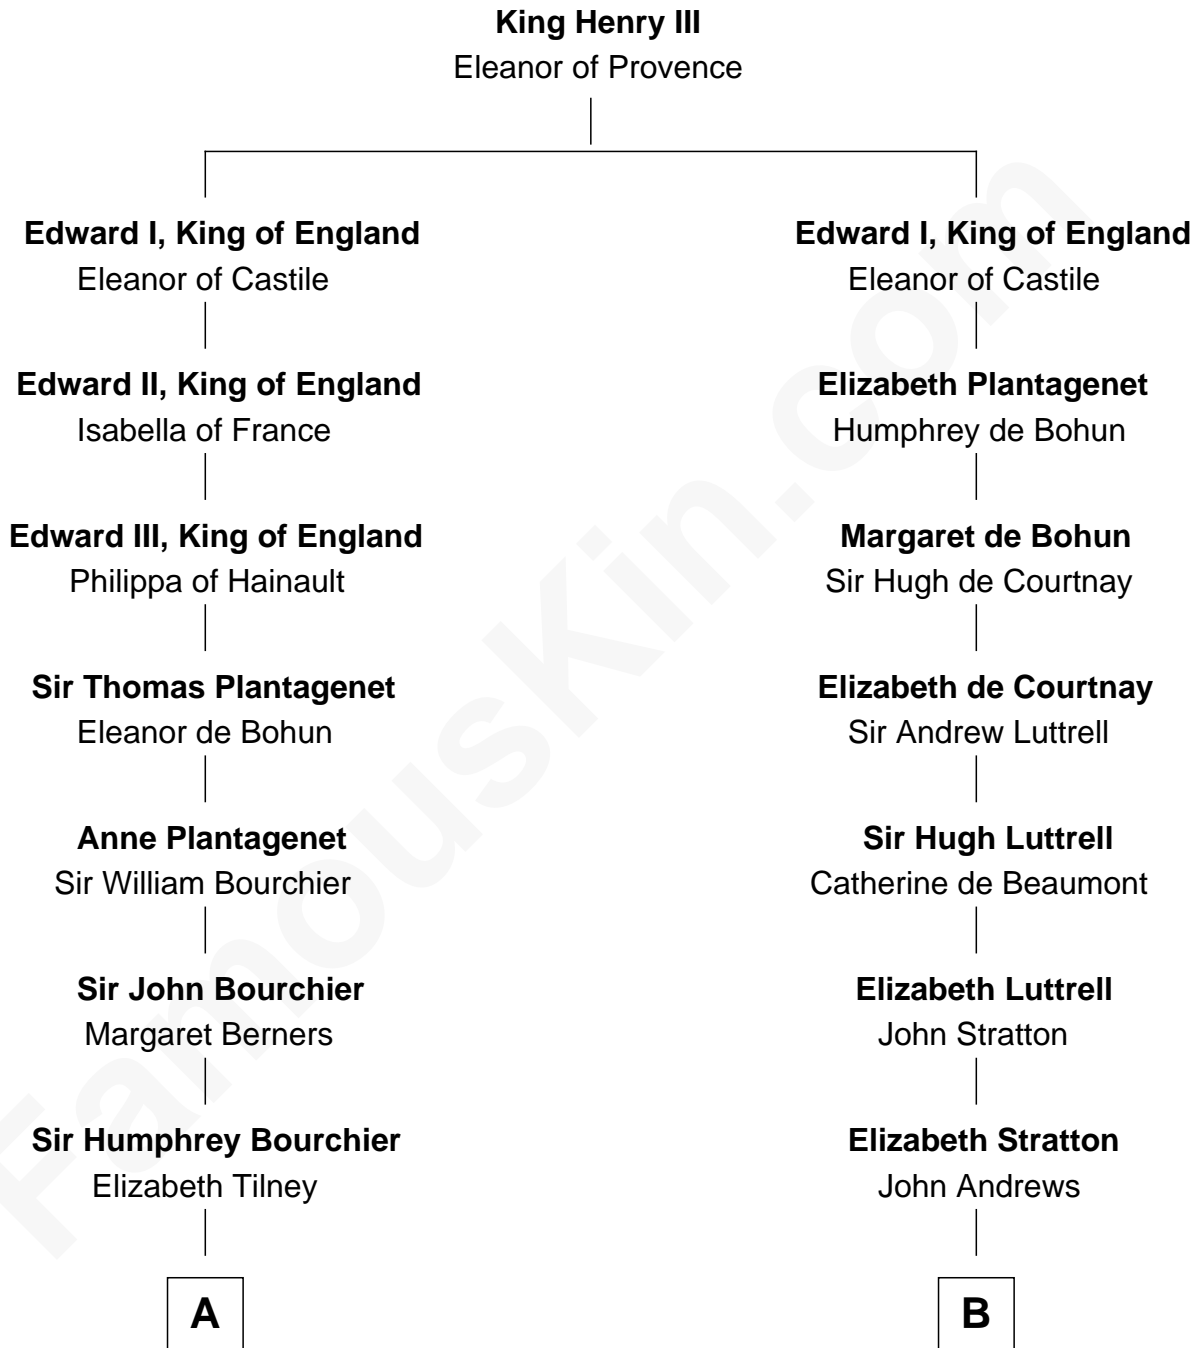

FamousKin.com
Relationship Chart of
Frank Lloyd Wright
American Architect

15th cousin 6 times removed of

Benjamin Harrison V
Signer of the Declaration of Independence

FamousKin.com