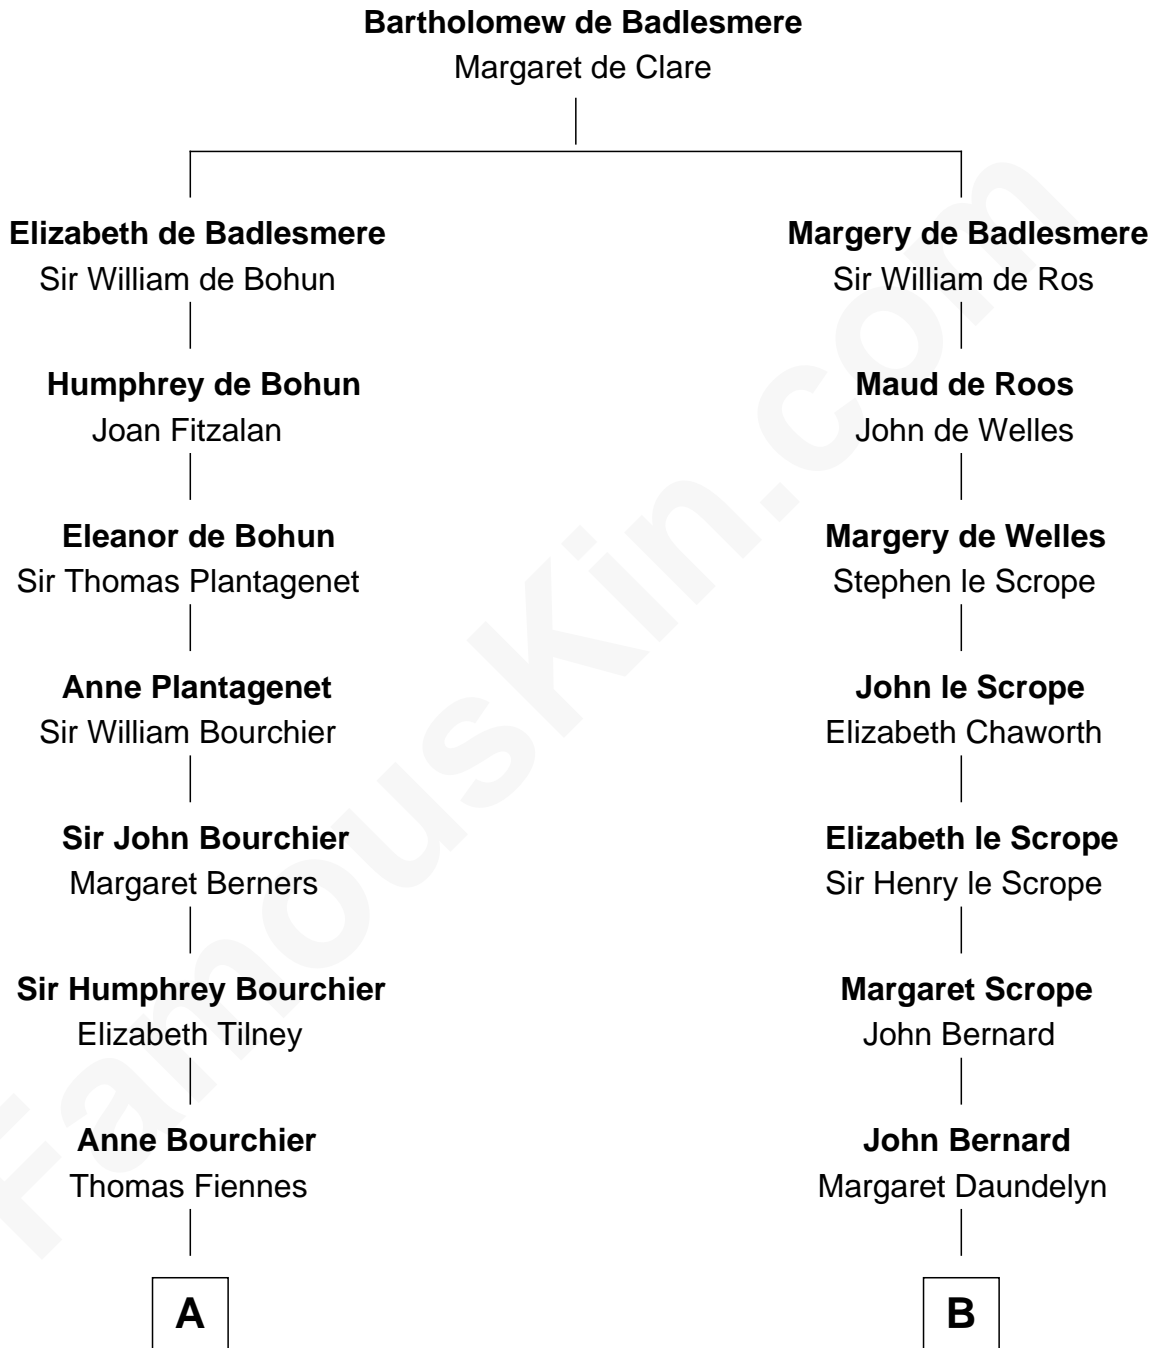

FamousKin.com
Relationship Chart of
Frank Lloyd Wright
American Architect

14th cousin 6 times removed of
Benjamin Harrison V
Signer of the Declaration of Independence

C

—
Martha Hubbard

David Wright

—
Rev. David Wright

Abigail Goddard

—
William Carey Wright

Anna Lloyd Jones

—
Frank Lloyd Wright

American Architect

FamousKin.com