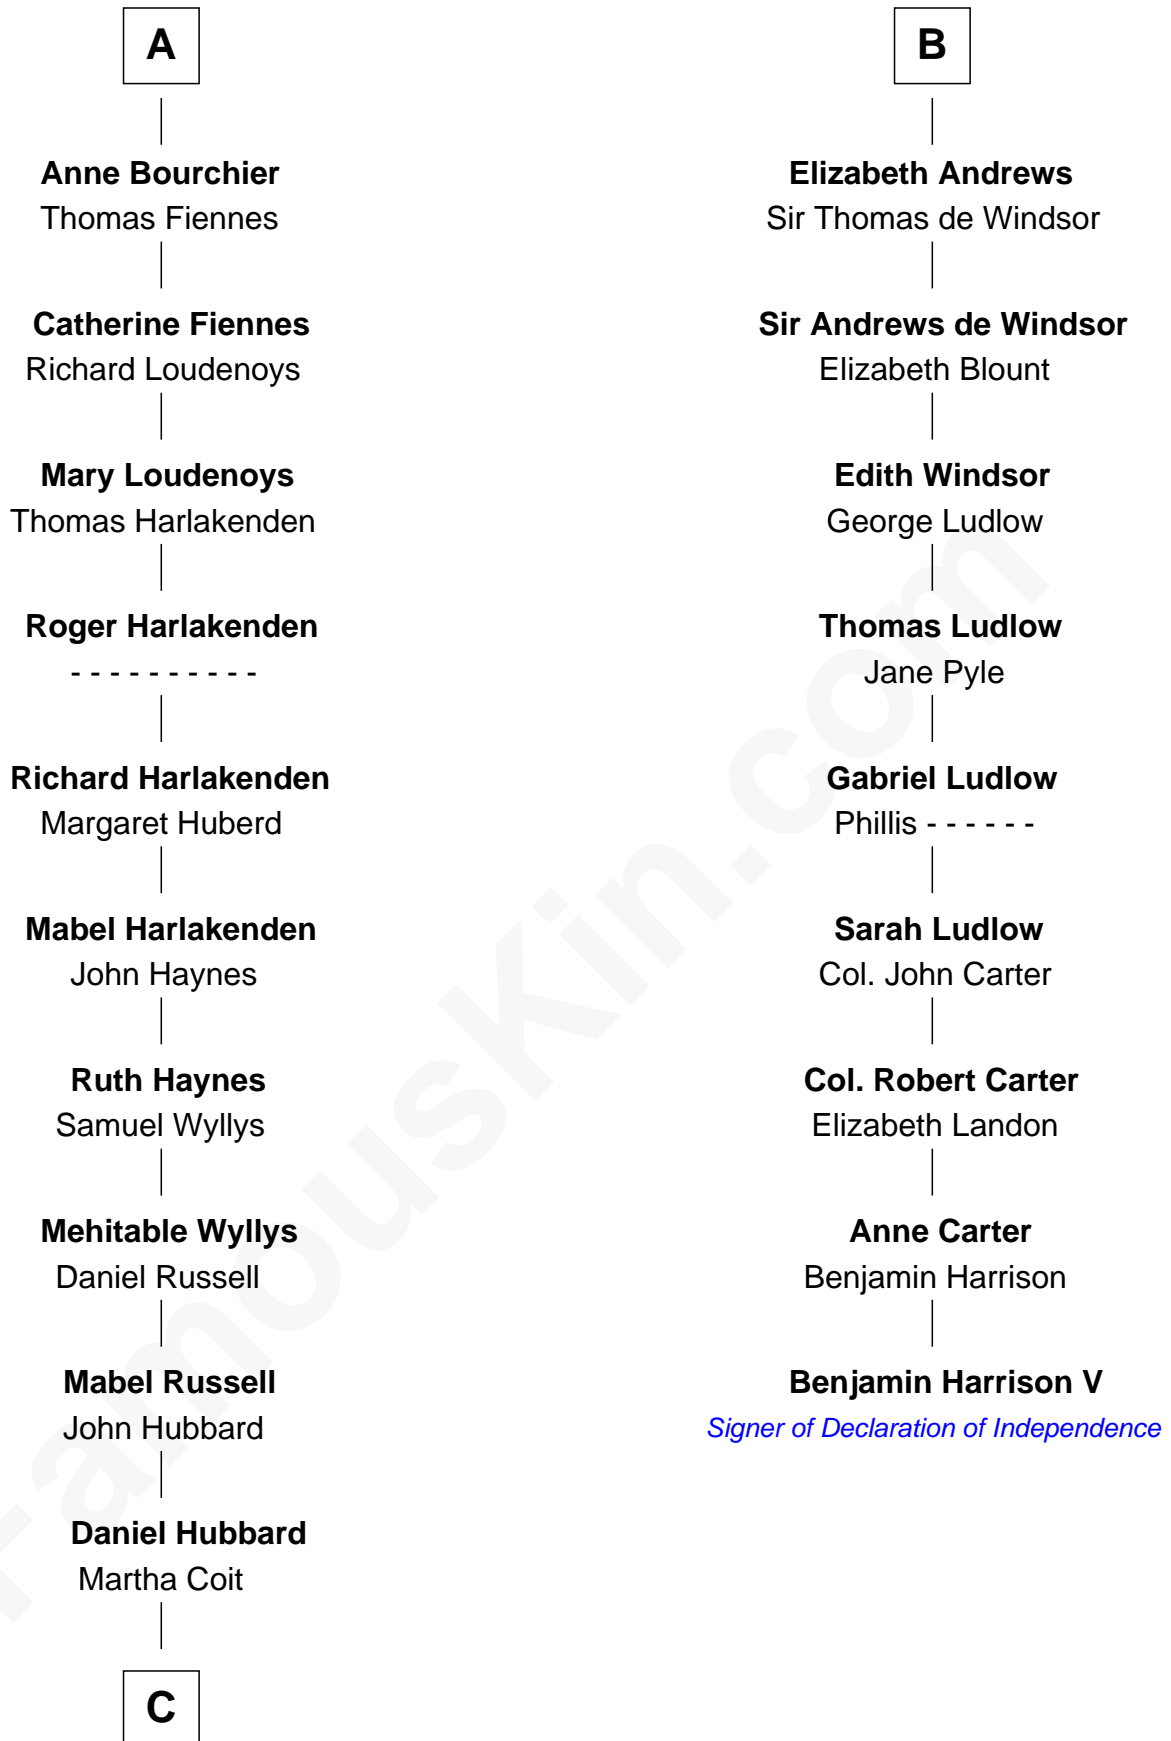

**FamousKin.com**  
**Relationship Chart of**  
**Frank Lloyd Wright**  
*American Architect*

15th cousin 6 times removed of

**Benjamin Harrison V**  
*Signer of the Declaration of Independence*

**Ferdinand III, King of Castile**  
 Joanna of Ponthieu

FamousKin.com