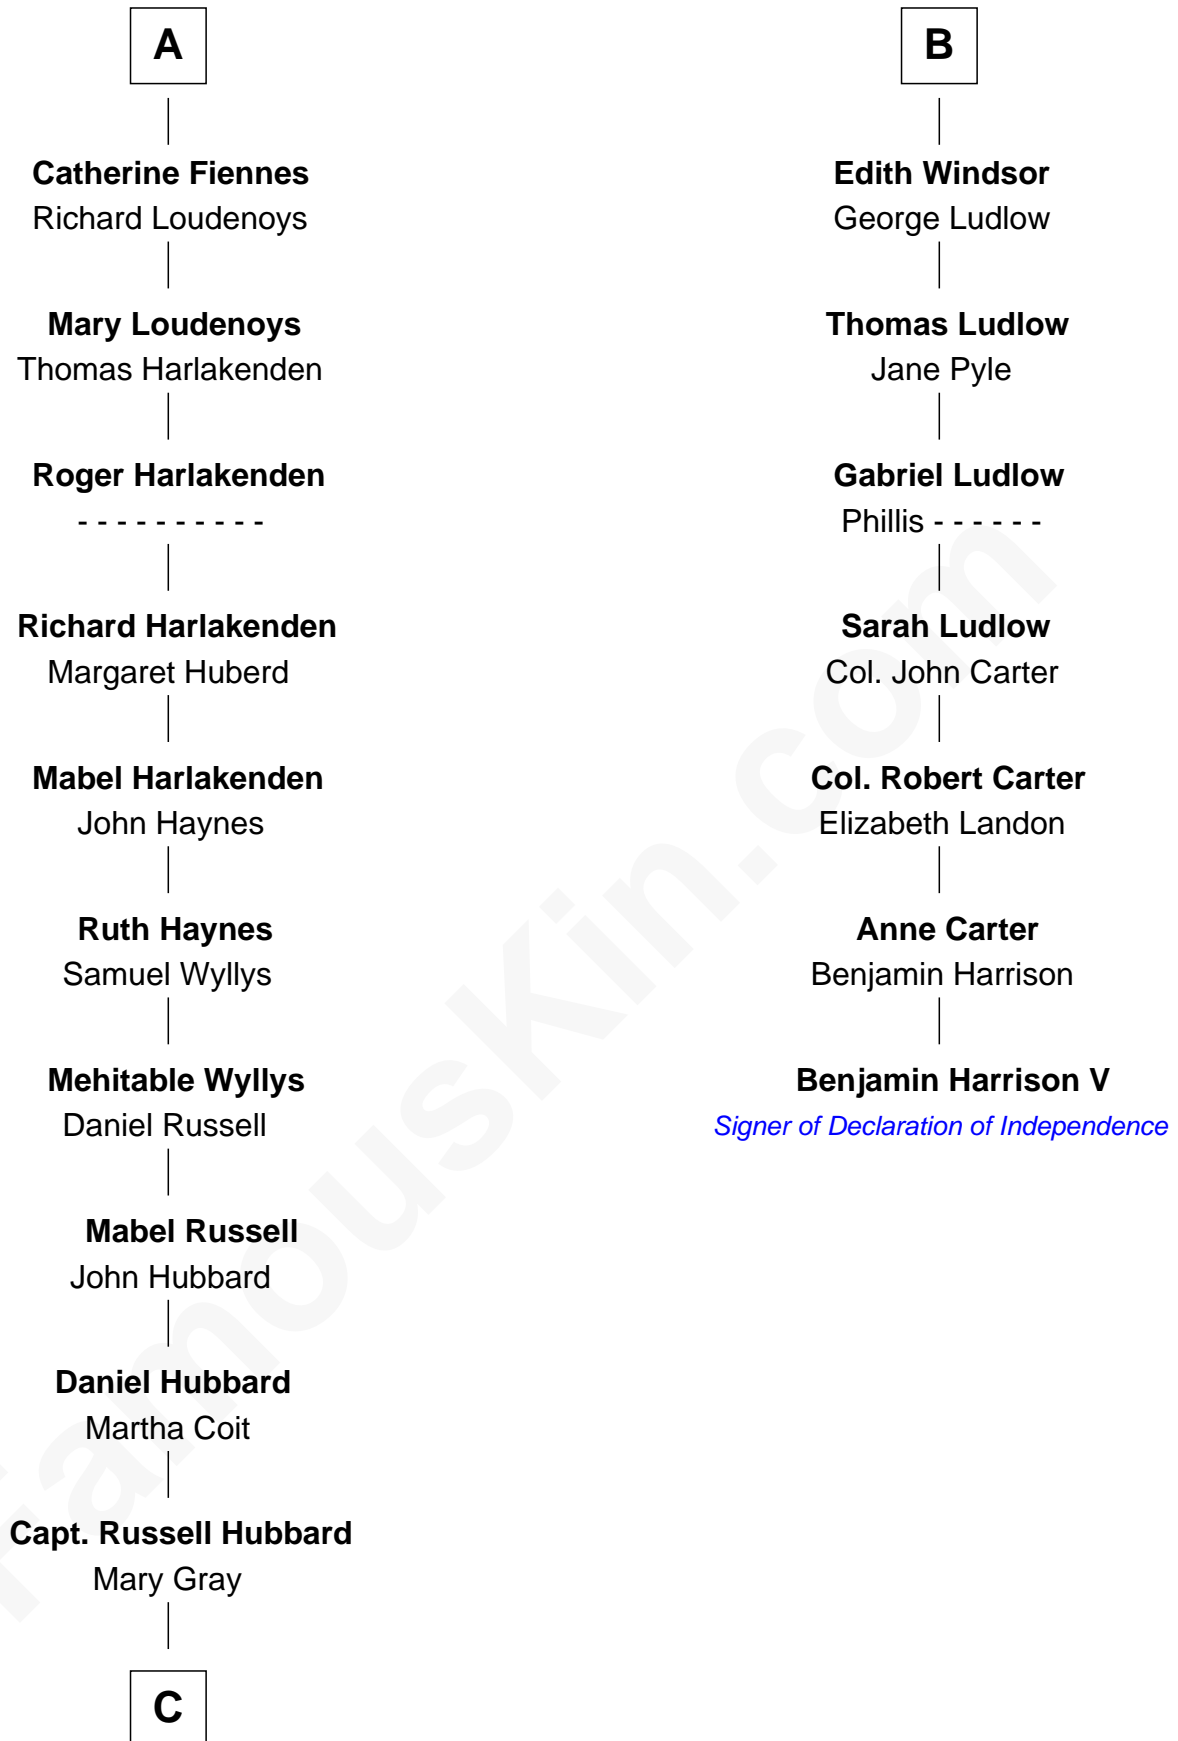

FamousKin.com
Relationship Chart of
Frank Lloyd Wright
American Architect

13th cousin 7 times removed of
Benjamin Harrison V
Signer of the Declaration of Independence

C

—
Martha Hubbard

David Wright

—
Rev. David Wright

Abigail Goddard

—
William Carey Wright

Anna Lloyd Jones

—
Frank Lloyd Wright

American Architect

FamousKin.com