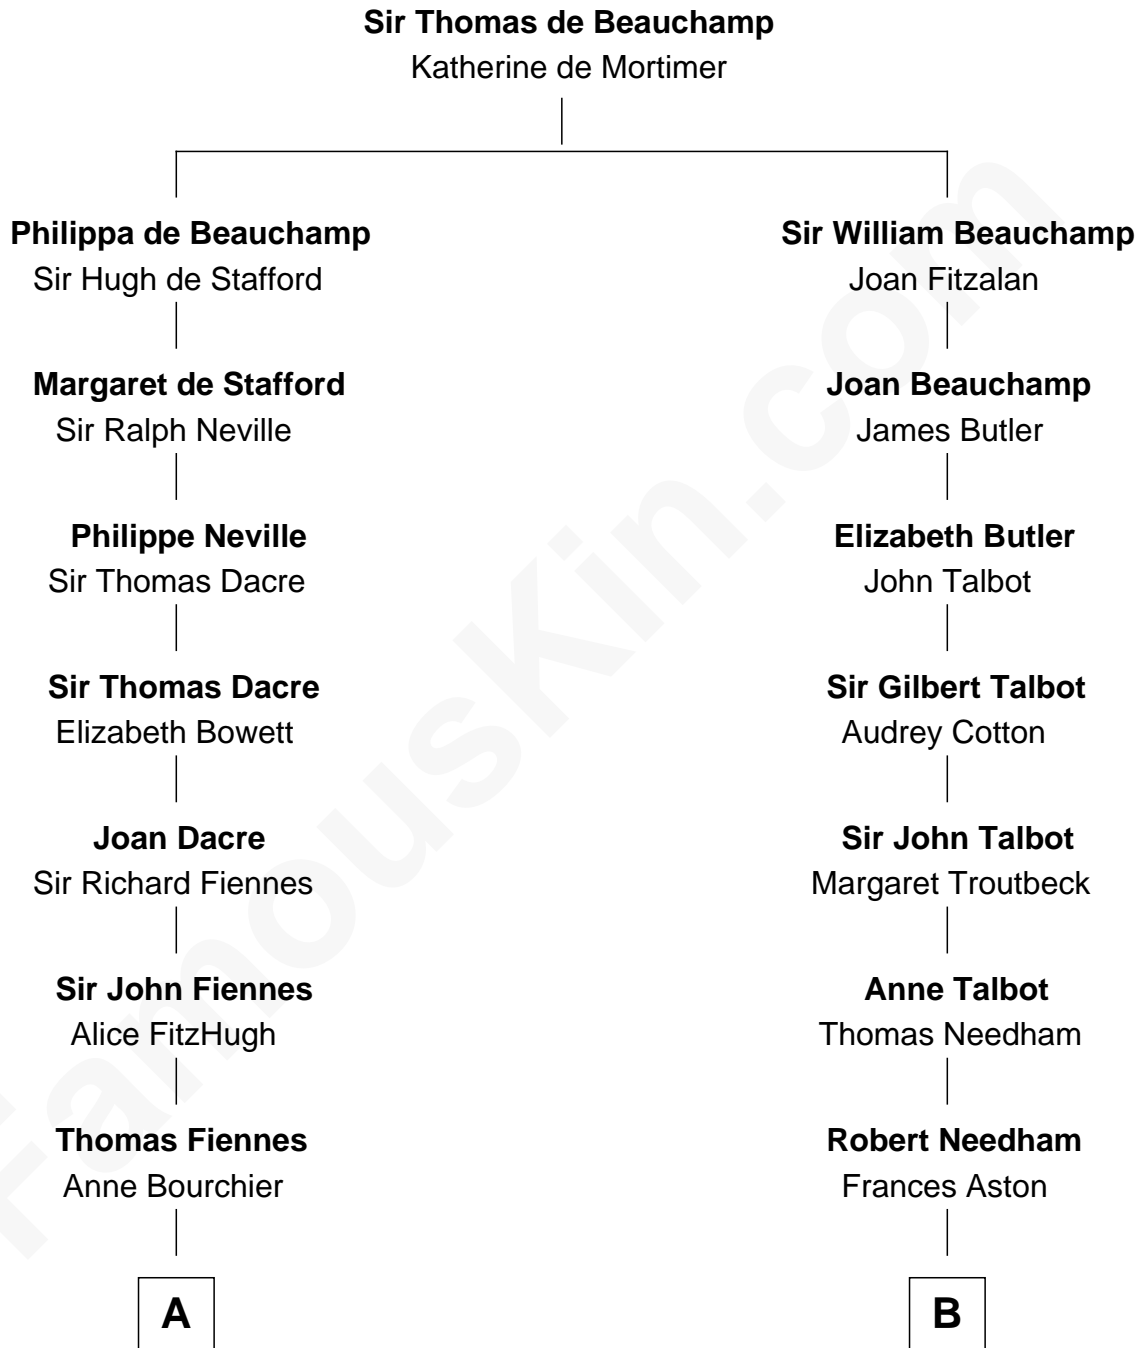

**FamousKin.com**  
**Relationship Chart of**  
**Frank Lloyd Wright**  
*American Architect*

15th cousin 5 times removed of  
**Jay Gould**  
*American Railroad "Robber Baron"*

**C**

—  
**Martha Hubbard**

David Wright

—  
**Rev. David Wright**

Abigail Goddard

—  
**William Carey Wright**

Anna Lloyd Jones

—  
**Frank Lloyd Wright**

*American Architect*

FamousKin.com