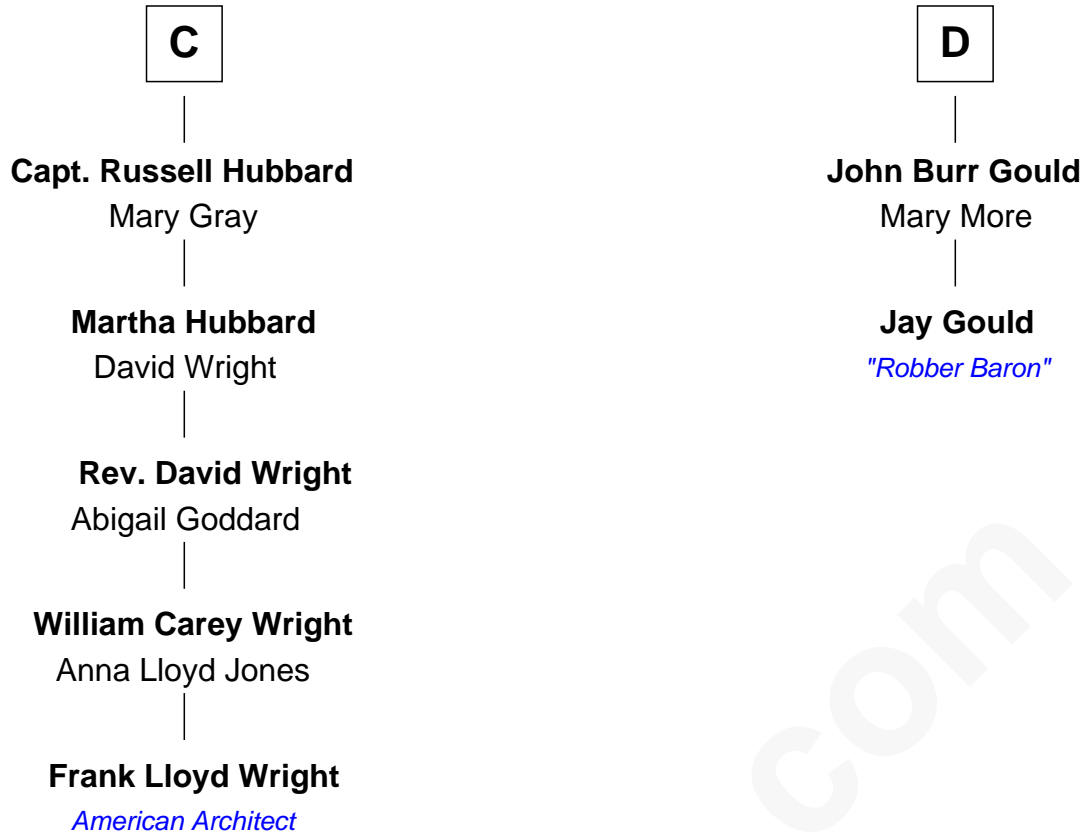

FamousKin.com
Relationship Chart of
Frank Lloyd Wright
American Architect

18th cousin 3 times removed of
Jay Gould
American Railroad "Robber Baron"

FamousKin.com