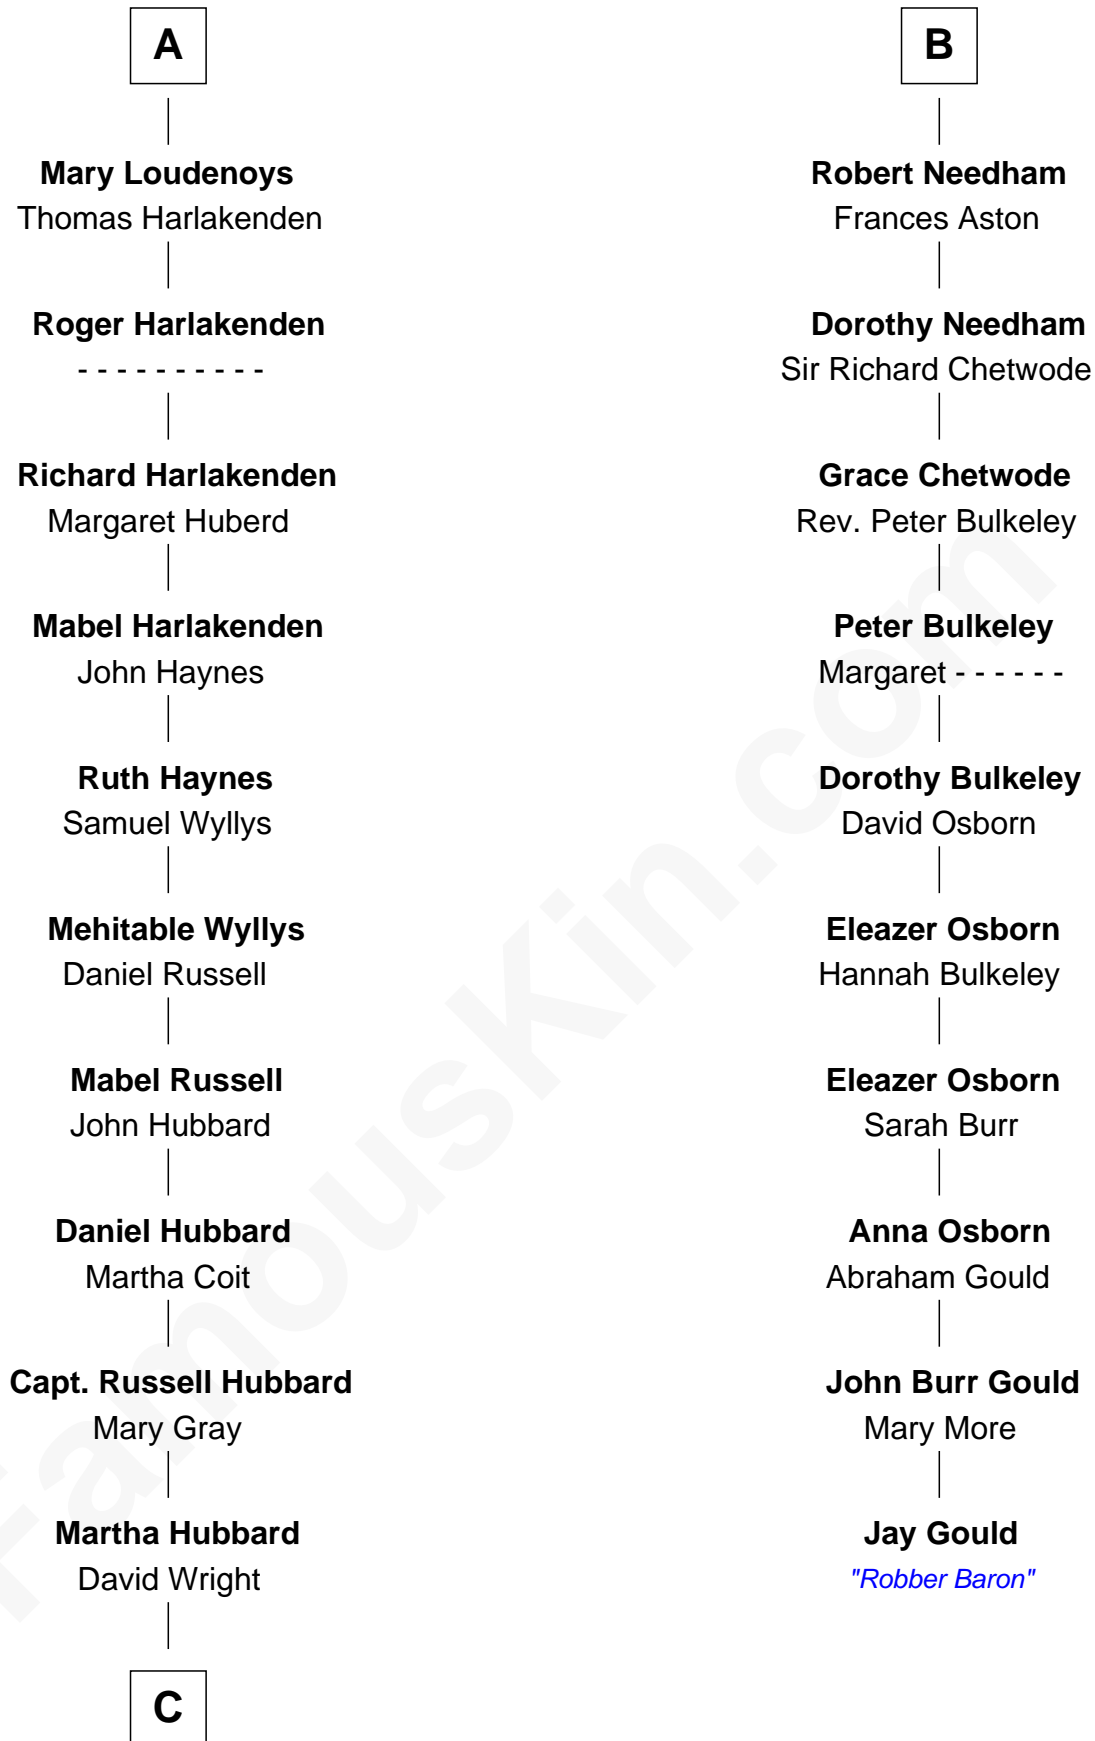

FamousKin.com
Relationship Chart of
Frank Lloyd Wright
American Architect

16th cousin 3 times removed of
Jay Gould
American Railroad "Robber Baron"

C

—
Rev. David Wright

Abigail Goddard

—
William Carey Wright

Anna Lloyd Jones

—
Frank Lloyd Wright

American Architect

FamousKin.com