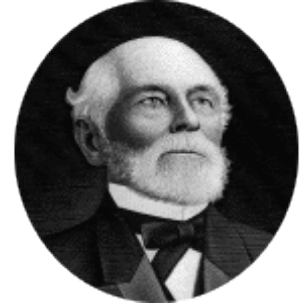

FamousKin.com
Relationship Chart of
Frank Lloyd Wright
American Architect

17th cousin 3 times removed of

William Marsh Rice
Founder of Rice University

C

—
Martha Hubbard

David Wright

—
Rev. David Wright

Abigail Goddard