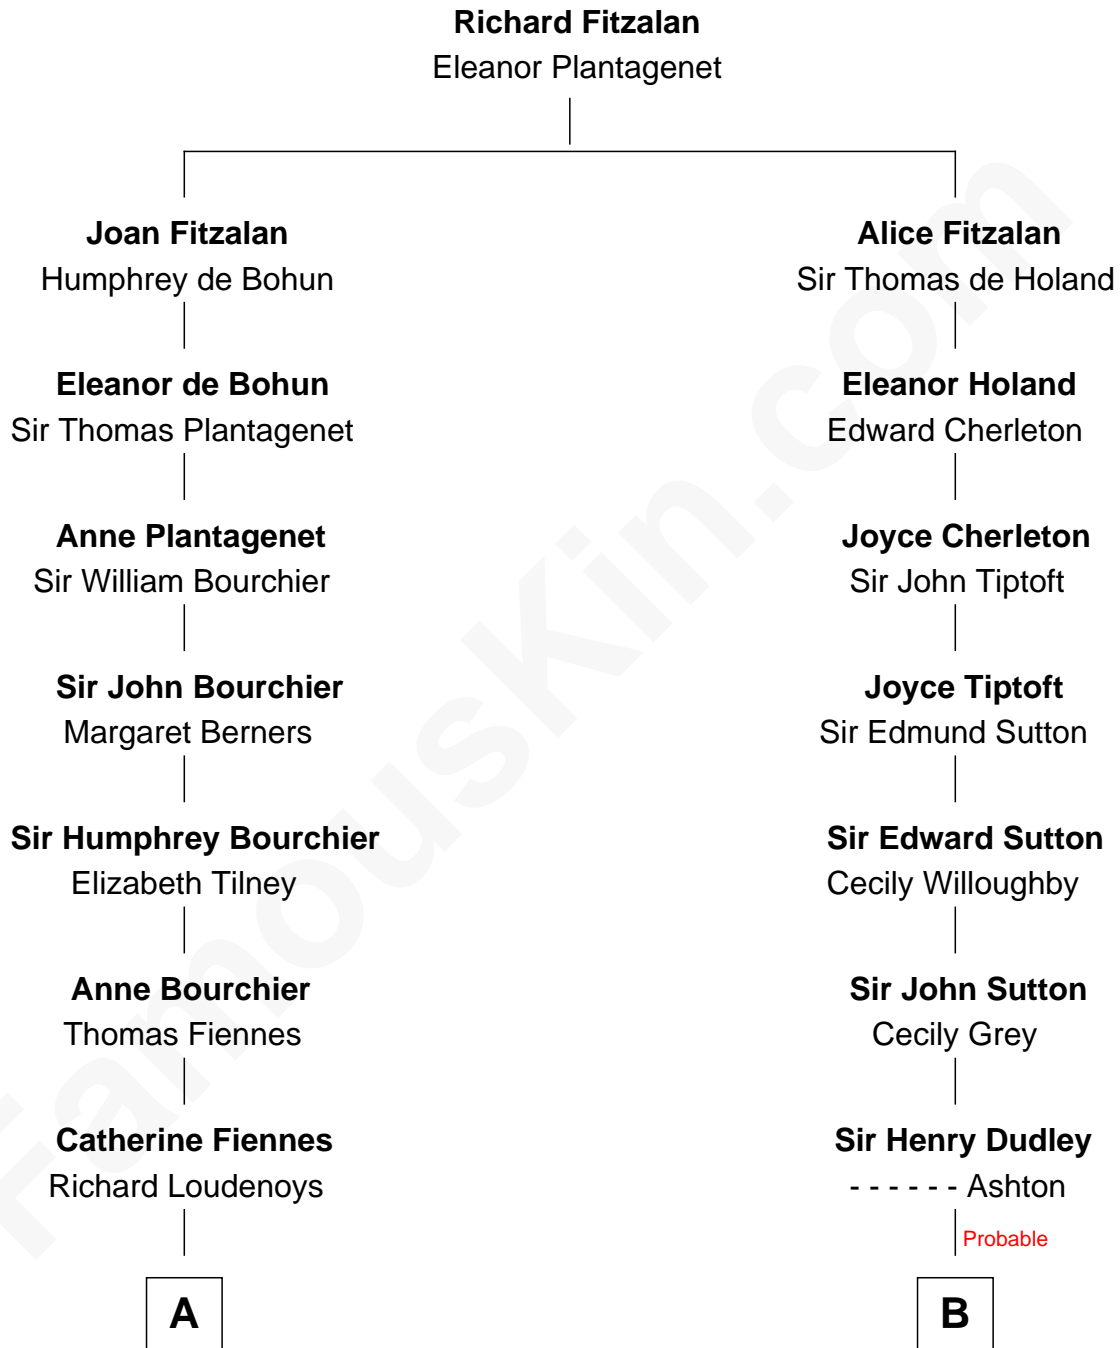

**FamousKin.com**  
**Relationship Chart of**  
**Frank Lloyd Wright**  
*American Architect*

16th cousin 3 times removed of

**William Marsh Rice**  
*Founder of Rice University*

**C**

—  
**Rev. David Wright**

Abigail Goddard

—  
**William Carey Wright**

Anna Lloyd Jones

—  
**Frank Lloyd Wright**

*American Architect*

FamousKin.com