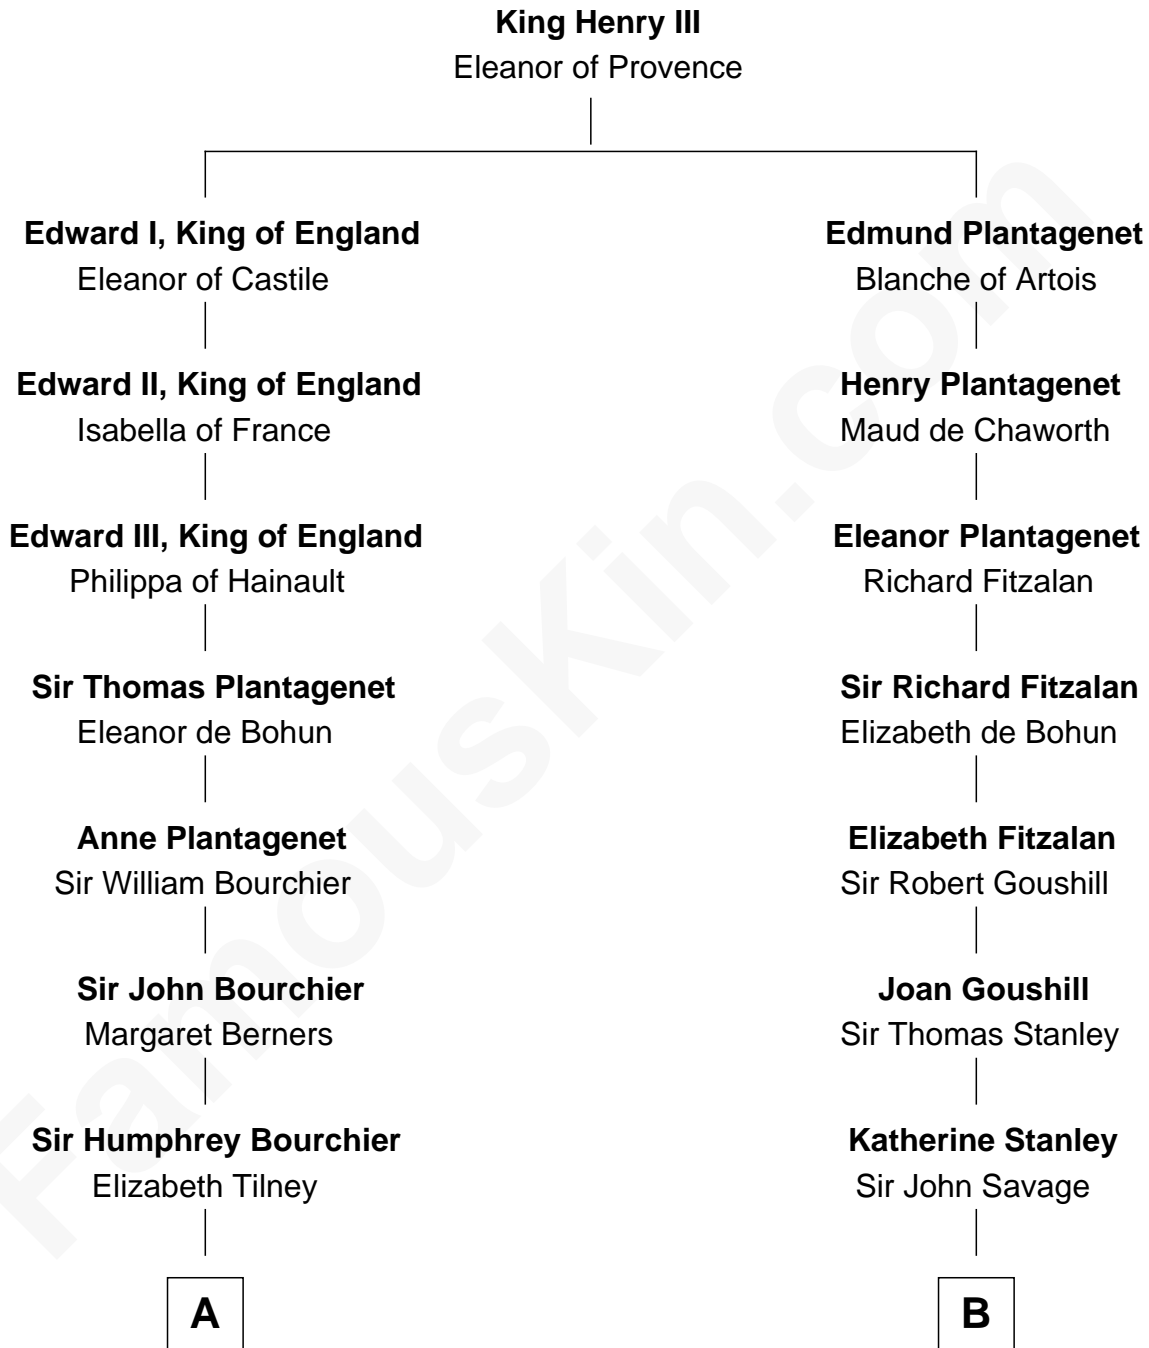

FamousKin.com
Relationship Chart of
Frank Lloyd Wright
American Architect

21st cousin of
General George C. Marshall
Author of "The Marshall Plan"

C

Capt. Russell Hubbard

Mary Gray

Martha Hubbard

David Wright

Ann Champe Taliaferro

Matilda Battaile Taliaferro

Martin Marshall

William Champe Marshall

Susan Myers

George Catlett Marshall

Laura Emily Bradford

General George C. Marshall