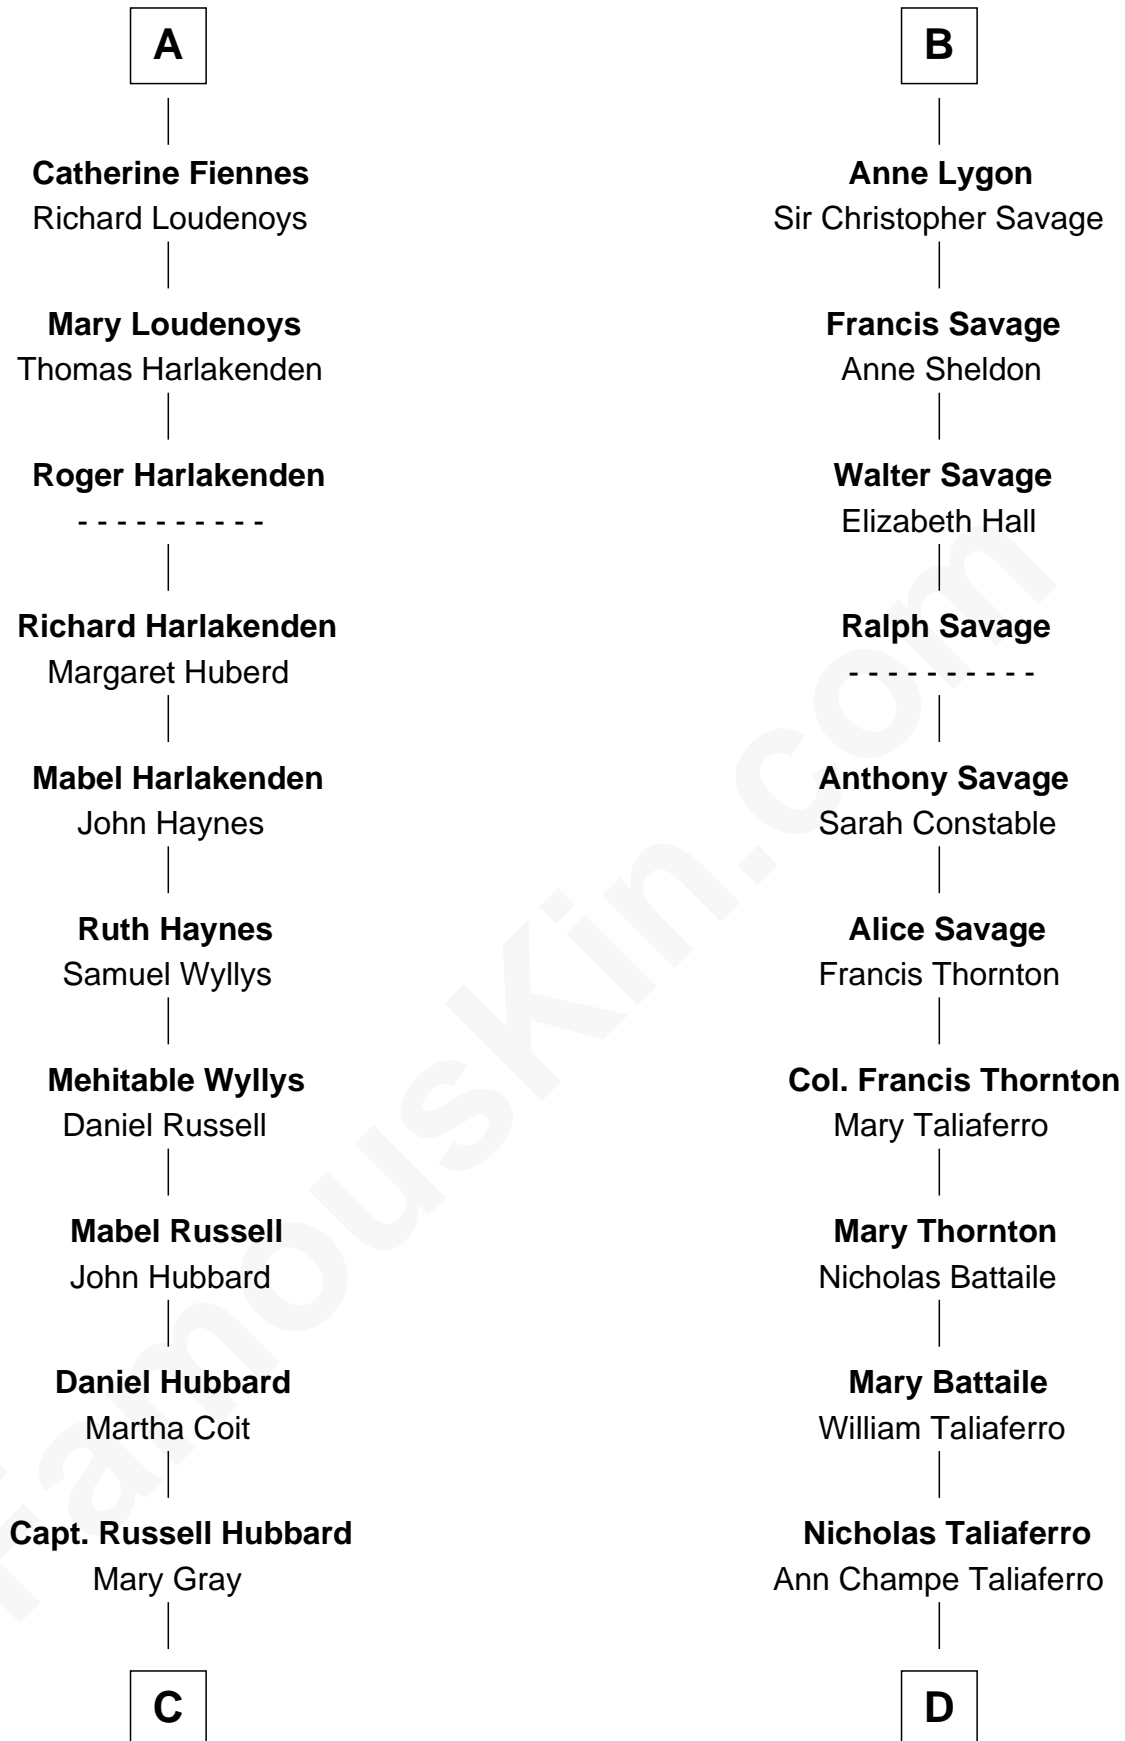

FamousKin.com
Relationship Chart of
Frank Lloyd Wright
American Architect

20th cousin of
General George C. Marshall
Author of "The Marshall Plan"

C

Martha Hubbard

David Wright

Rev. David Wright

Abigail Goddard

William Carey Wright

Anna Lloyd Jones

Frank Lloyd Wright

American Architect

D

Matilda Battaile Taliaferro

Martin Marshall

William Champe Marshall