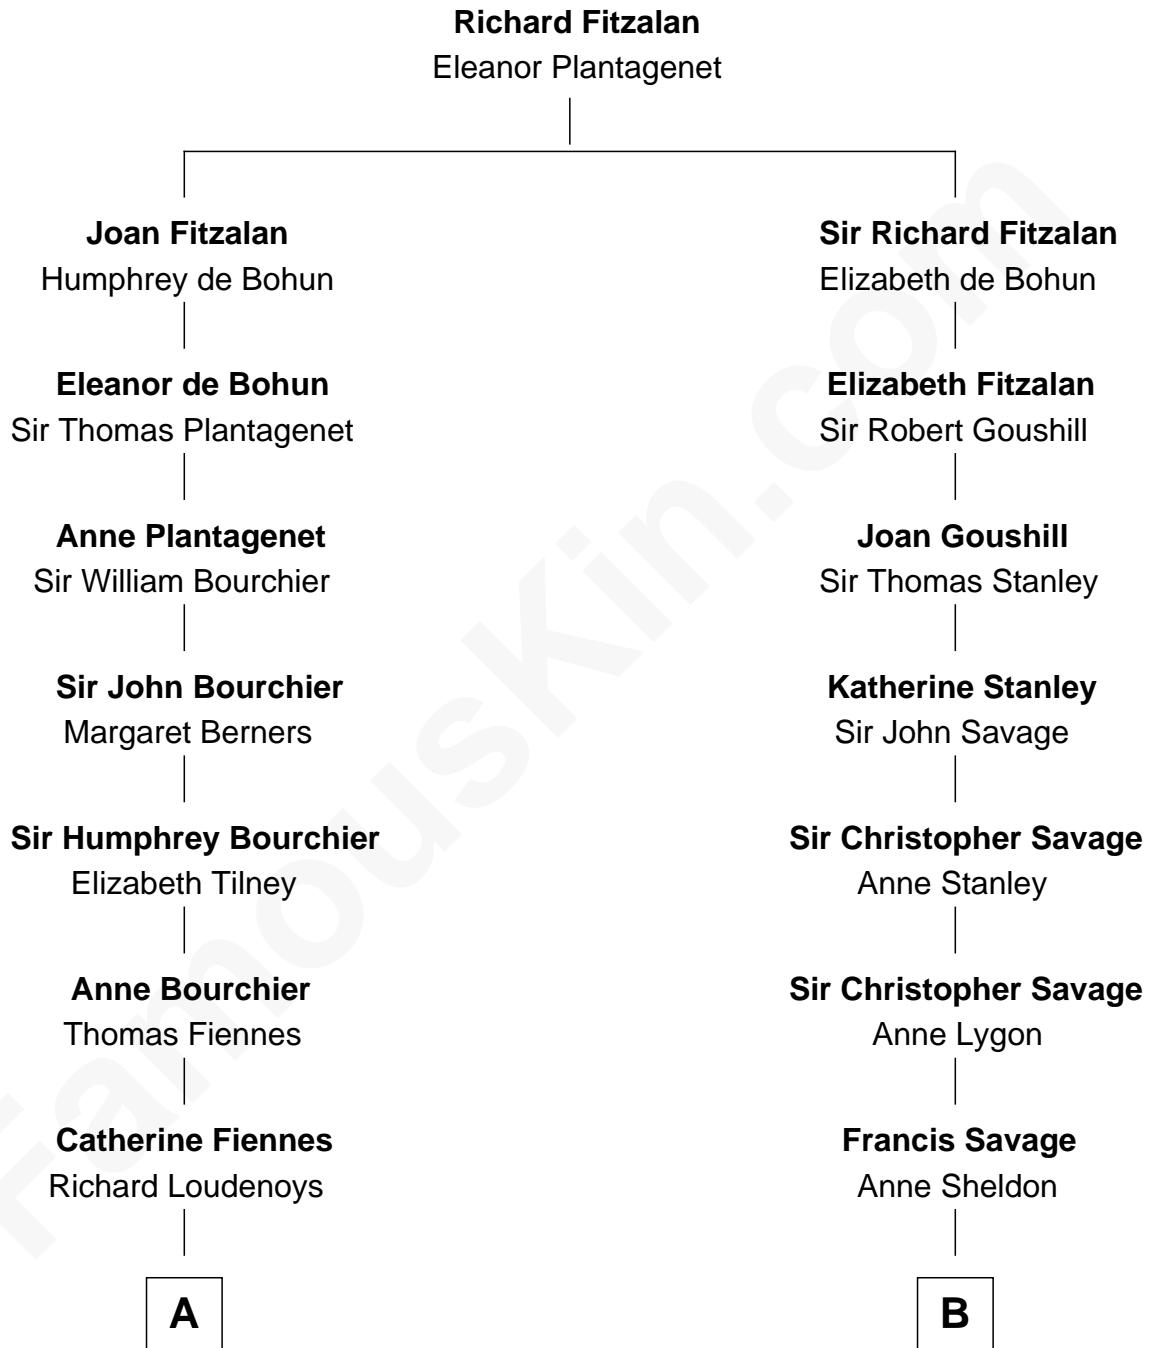

FamousKin.com
Relationship Chart of
Frank Lloyd Wright
American Architect

18th cousin 1 time removed of
General George C. Marshall
Author of "The Marshall Plan"

C

Rev. David Wright

Abigail Goddard

William Carey Wright

Anna Lloyd Jones

Frank Lloyd Wright

American Architect

D

George Catlett Marshall

Laura Emily Bradford

General George C. Marshall

U.S. Army - World War II