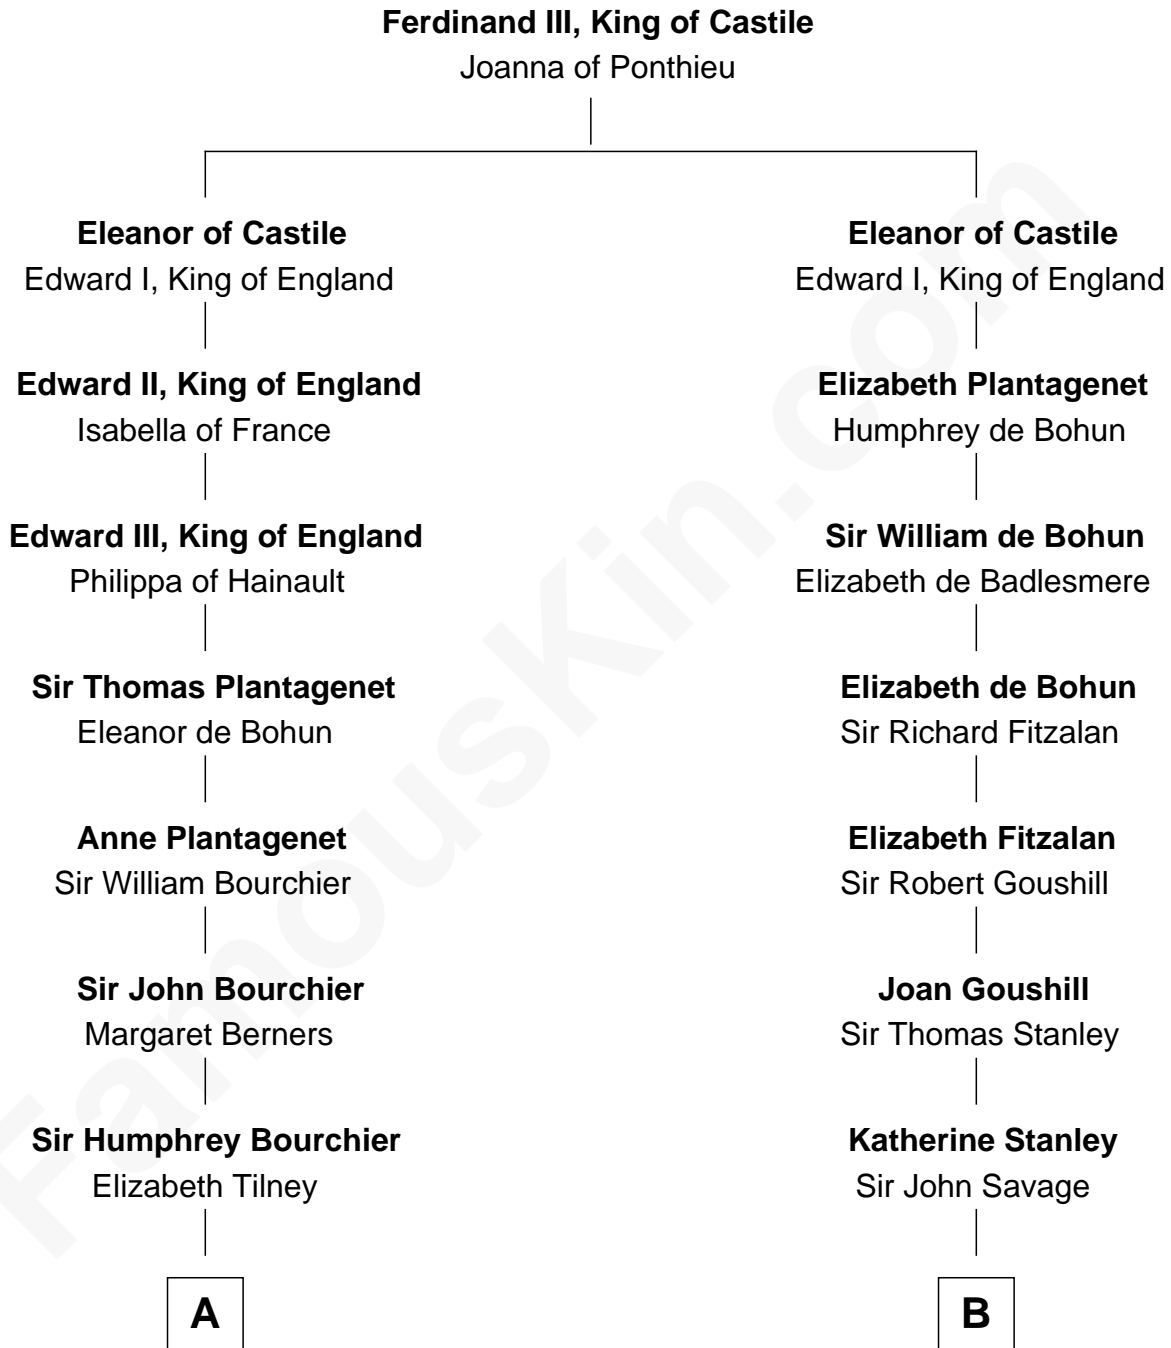

FamousKin.com
Relationship Chart of
Frank Lloyd Wright
American Architect

21st cousin of
General George C. Marshall
Author of "The Marshall Plan"

C

Capt. Russell Hubbard

Mary Gray

Martha Hubbard

David Wright

Ann Champe Taliaferro

Matilda Battaile Taliaferro

Martin Marshall

William Champe Marshall

Susan Myers

George Catlett Marshall

Laura Emily Bradford

General George C. Marshall