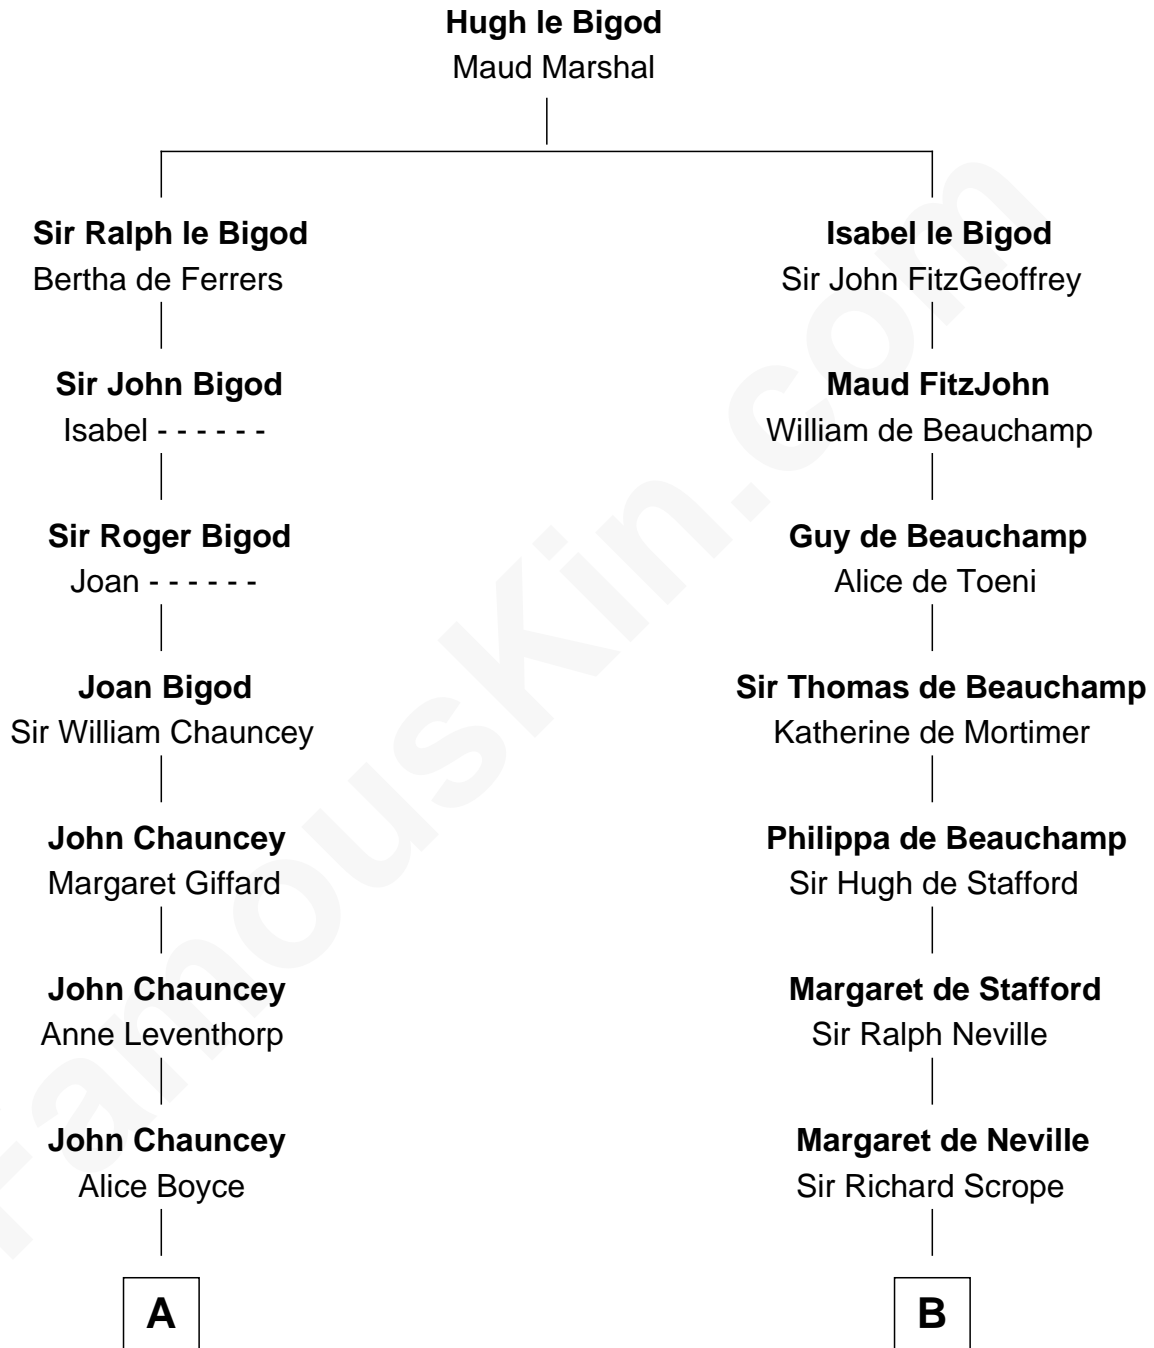

FamousKin.com Relationship Chart of

Frank Lloyd Wright

American Architect

21st cousin of

Harry F. Byrd

50th Governor of Virginia

C

Capt. Russell Hubbard

Mary Gray

Martha Hubbard

David Wright

Rev. David Wright

Abigail Goddard

William Carey Wright

Anna Lloyd Jones

Frank Lloyd Wright