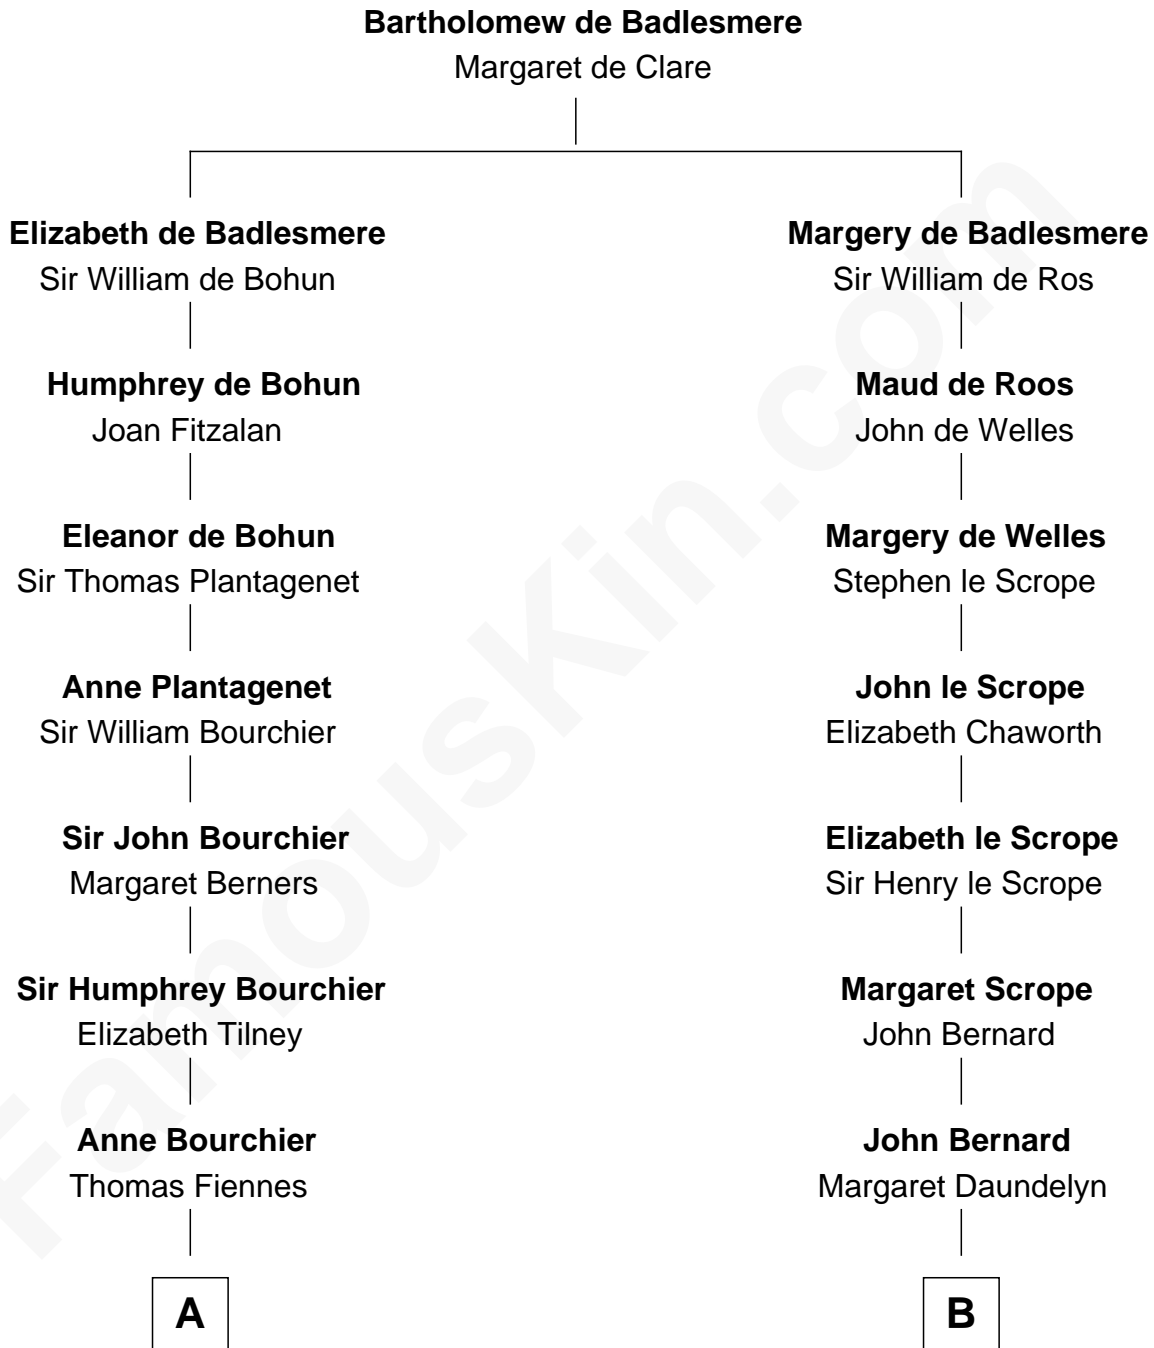

FamousKin.com
Relationship Chart of
Frank Lloyd Wright
American Architect

18th cousin 2 times removed of

Harry F. Byrd
50th Governor of Virginia

C

Martha Hubbard

David Wright

Rev. David Wright

Abigail Goddard

William Carey Wright

Anna Lloyd Jones

Frank Lloyd Wright

American Architect

D

Richard Evelyn Byrd

Eleanor Bolling Flood

Harry F. Byrd

50th Governor of Virginia

FamousKin.com