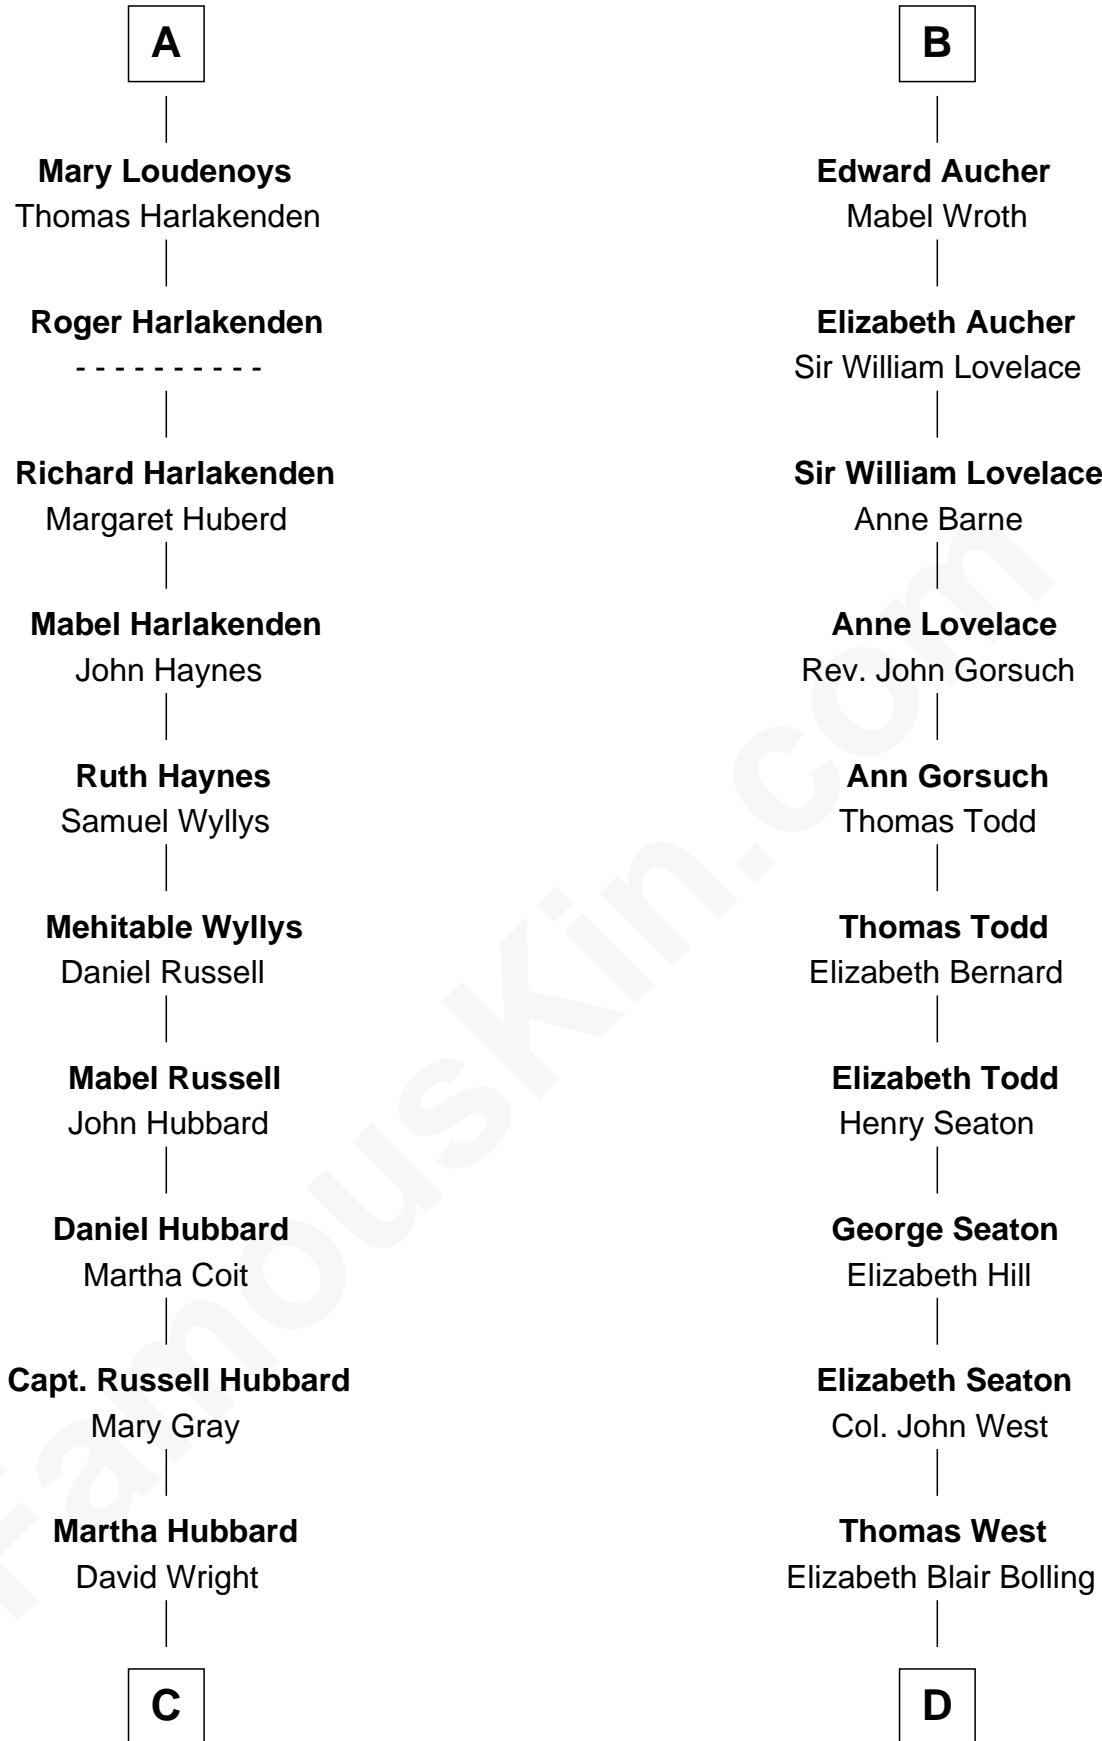

FamousKin.com
Relationship Chart of
Frank Lloyd Wright
American Architect

19th cousin 2 times removed of

Harry F. Byrd
50th Governor of Virginia

C

Rev. David Wright
Abigail Goddard

William Carey Wright
Anna Lloyd Jones

Frank Lloyd Wright
American Architect

D

Eliza Bolling West
Dr. Joel Walker Flood

Col. Henry De La Warr Flood
Mary Elizabeth Trent

Joel Walker Flood
Ella Faulkner

Eleanor Bolling Flood
Richard Evelyn Byrd

Harry F. Byrd
50th Governor of Virginia