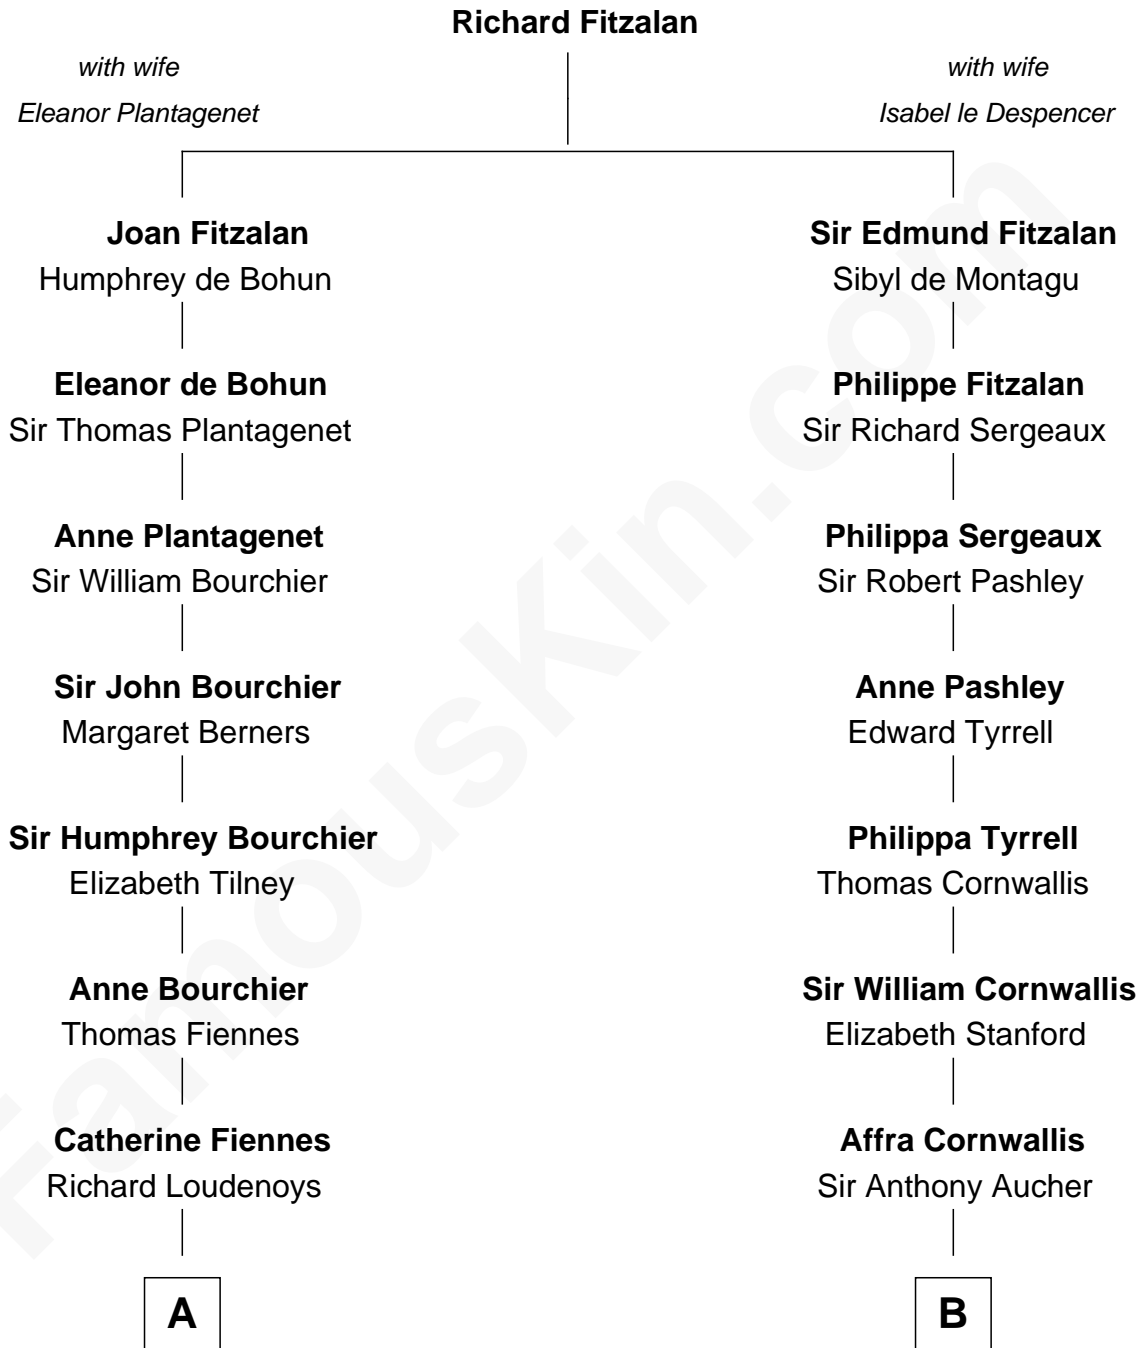

FamousKin.com
Relationship Chart of
Frank Lloyd Wright
American Architect

19th cousin 2 times removed of

Harry F. Byrd
50th Governor of Virginia

C

Rev. David Wright
Abigail Goddard

William Carey Wright
Anna Lloyd Jones

Frank Lloyd Wright
American Architect

D

Eliza Bolling West
Dr. Joel Walker Flood

Col. Henry De La Warr Flood
Mary Elizabeth Trent

Joel Walker Flood
Ella Faulkner

Eleanor Bolling Flood
Richard Evelyn Byrd

Harry F. Byrd
50th Governor of Virginia