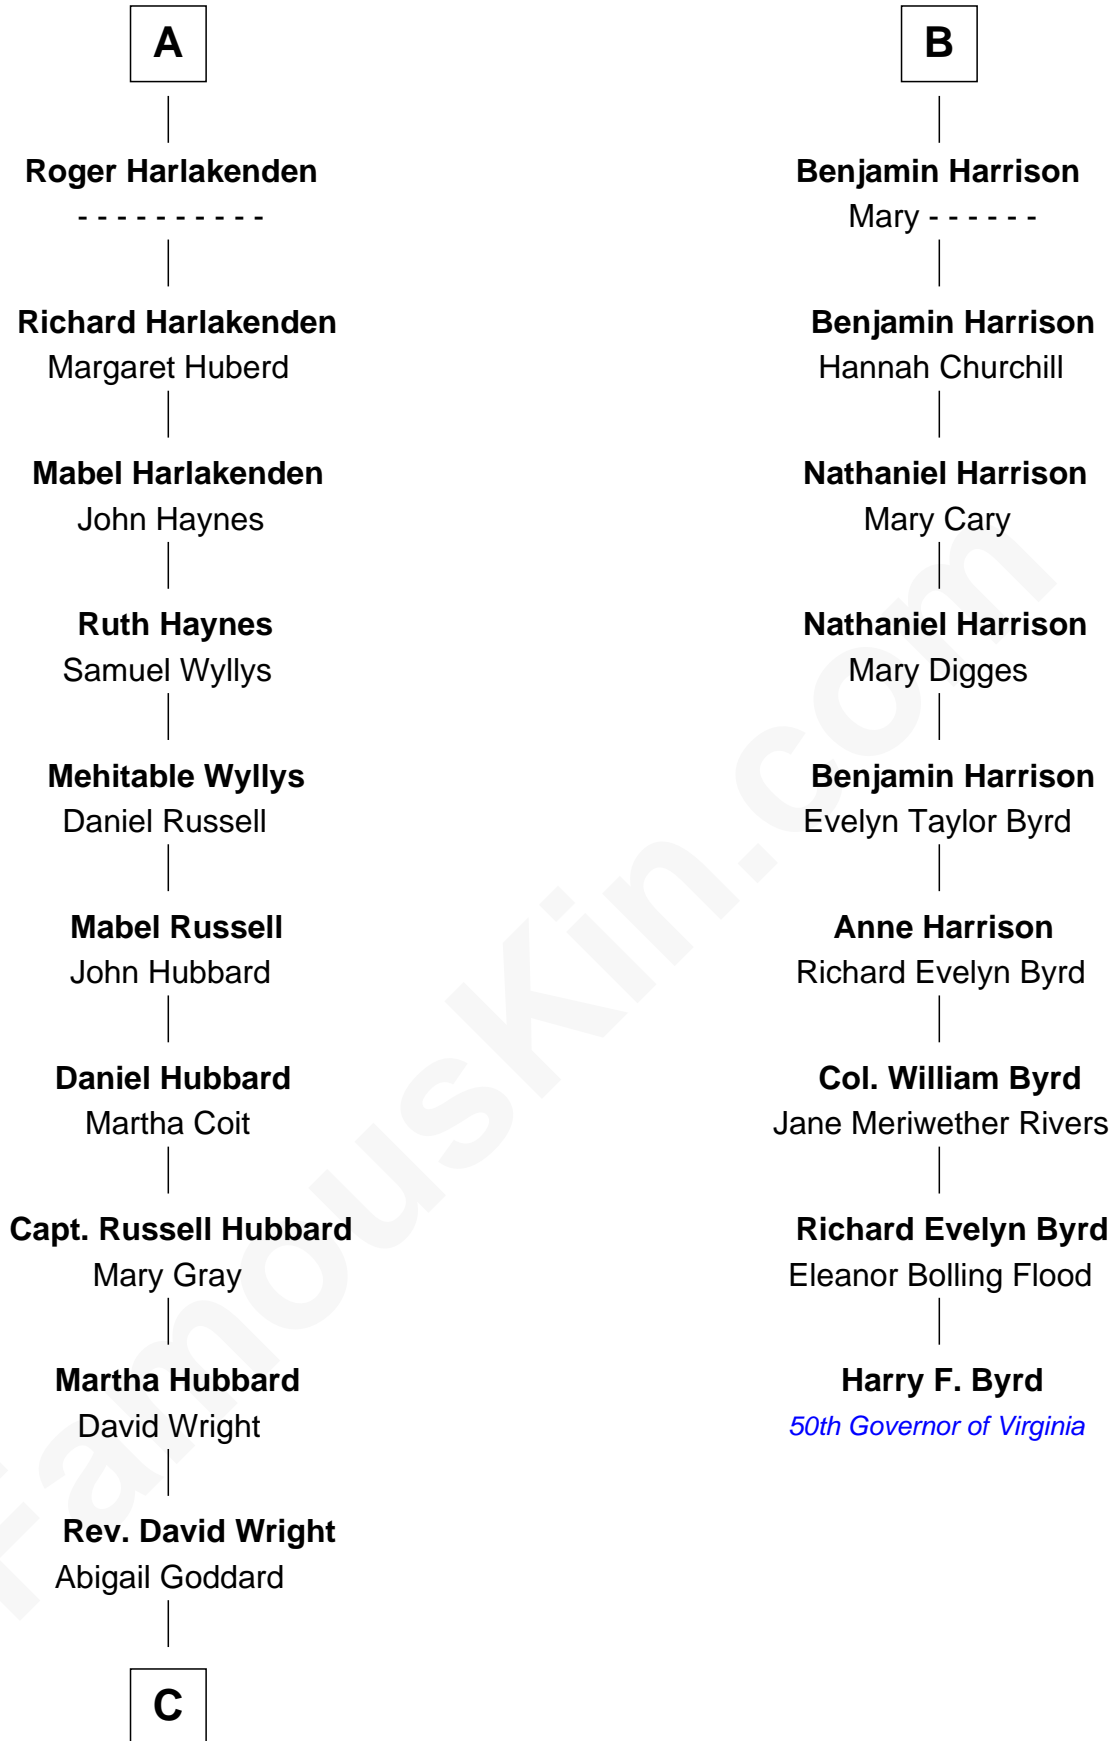

FamousKin.com
Relationship Chart of
Frank Lloyd Wright
American Architect

15th cousin 3 times removed of

Harry F. Byrd
50th Governor of Virginia

Margaret de Stafford
 Sir Ralph Neville

C

—
William Carey Wright

Anna Lloyd Jones

—
Frank Lloyd Wright

American Architect

FamousKin.com