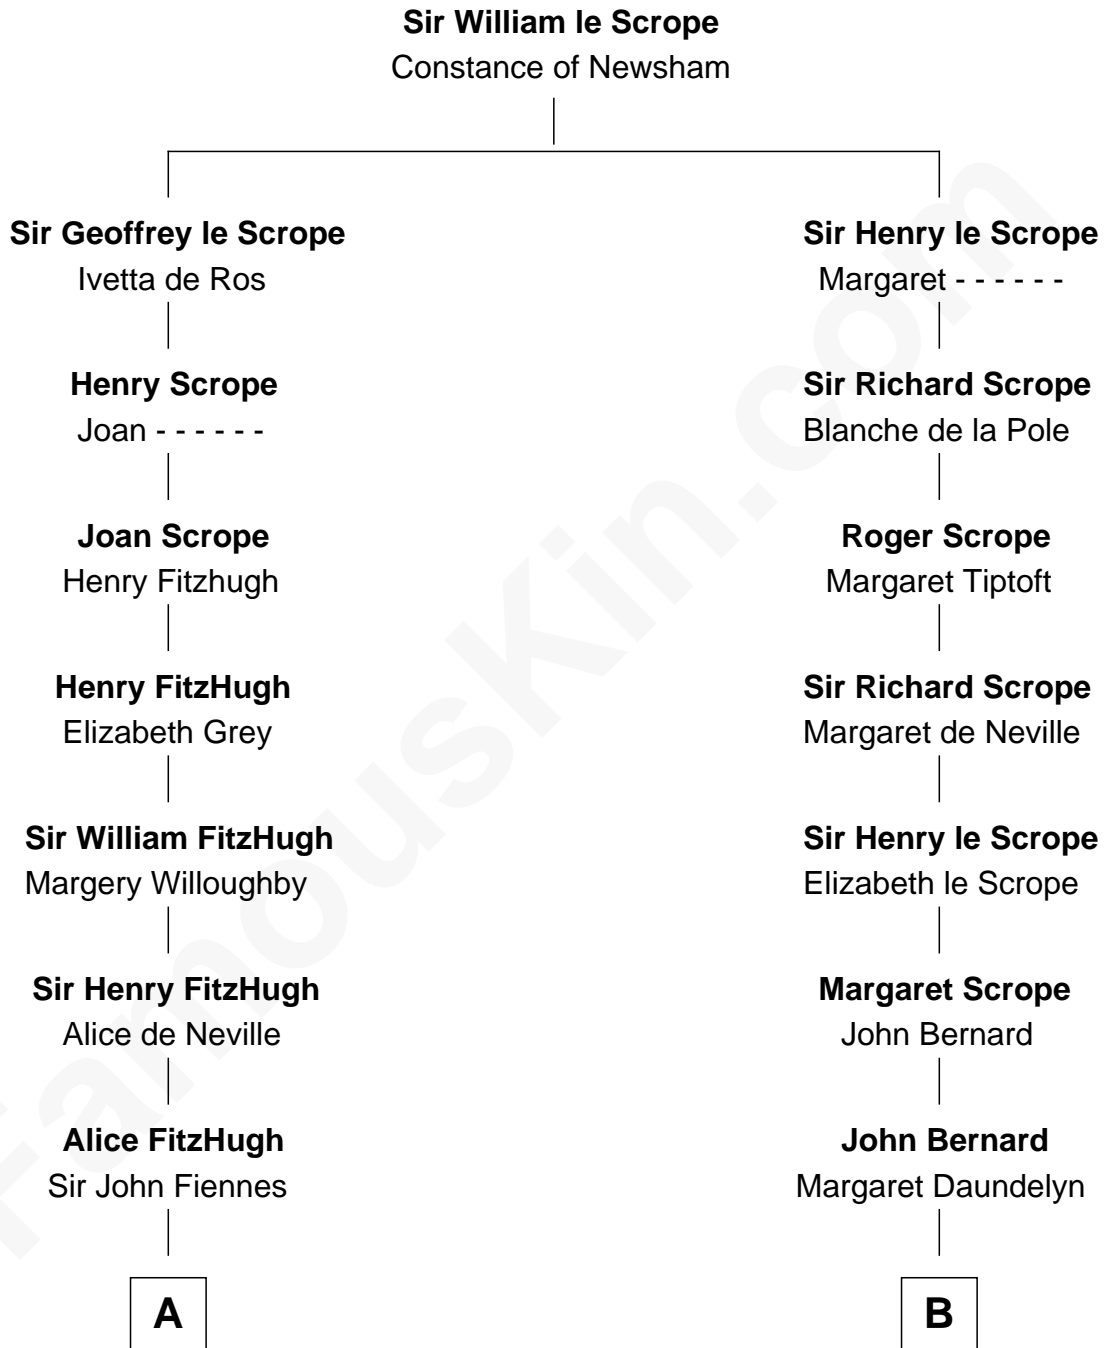

FamousKin.com
Relationship Chart of
Frank Lloyd Wright
American Architect

18th cousin 3 times removed of

Harry F. Byrd
50th Governor of Virginia

C

Capt. Russell Hubbard

Mary Gray

Martha Hubbard

David Wright

Eleanor Bolling Flood

Harry F. Byrd

50th Governor of Virginia

FamousKin.com