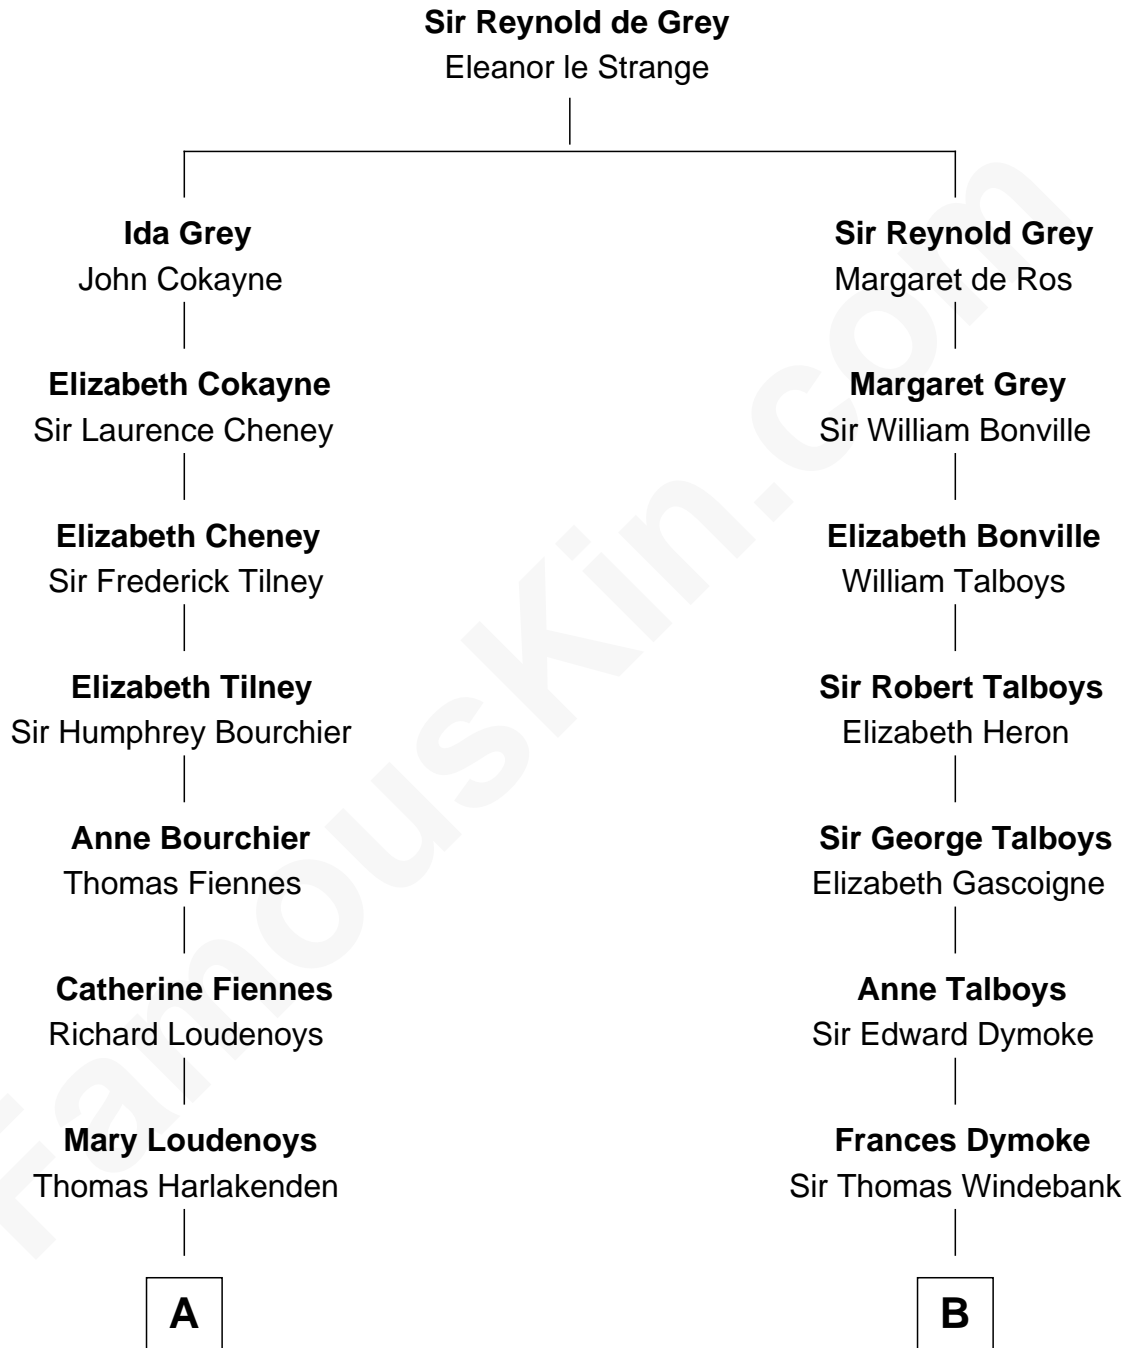

FamousKin.com
Relationship Chart of
Frank Lloyd Wright
American Architect

13th cousin 5 times removed of
Meriwether Lewis
Lewis and Clark Expedition

C

—
William Carey Wright

Anna Lloyd Jones

—
Frank Lloyd Wright

American Architect

FamousKin.com