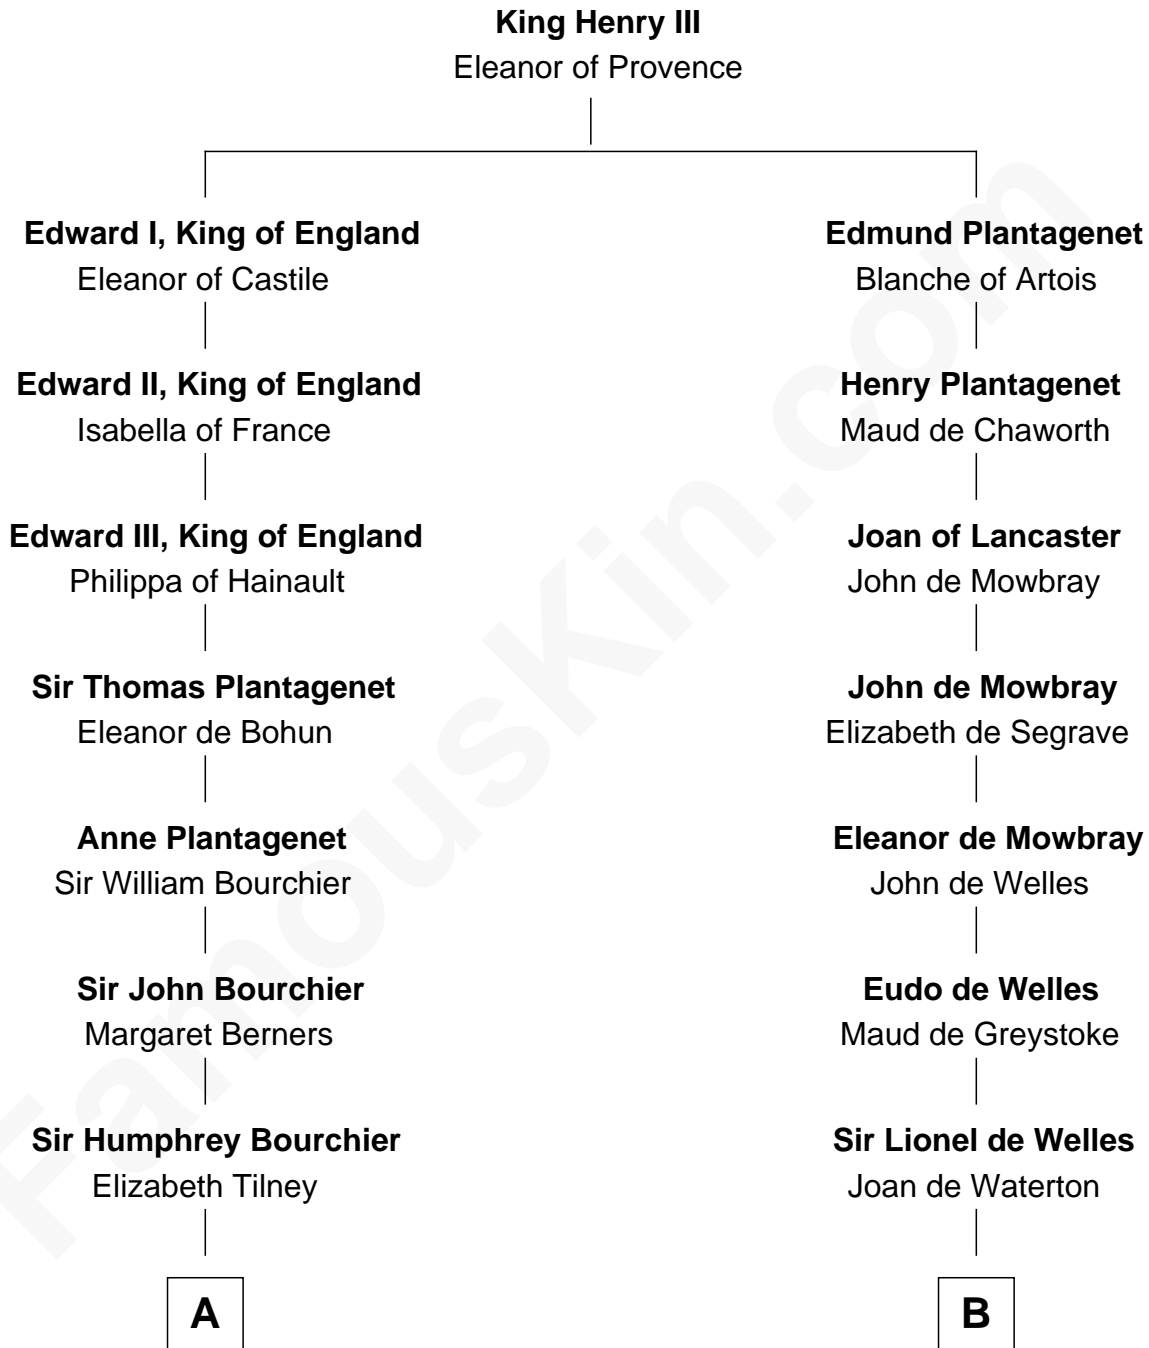

FamousKin.com
Relationship Chart of
Frank Lloyd Wright
American Architect

17th cousin 4 times removed of

Meriwether Lewis
Lewis and Clark Expedition

FamousKin.com