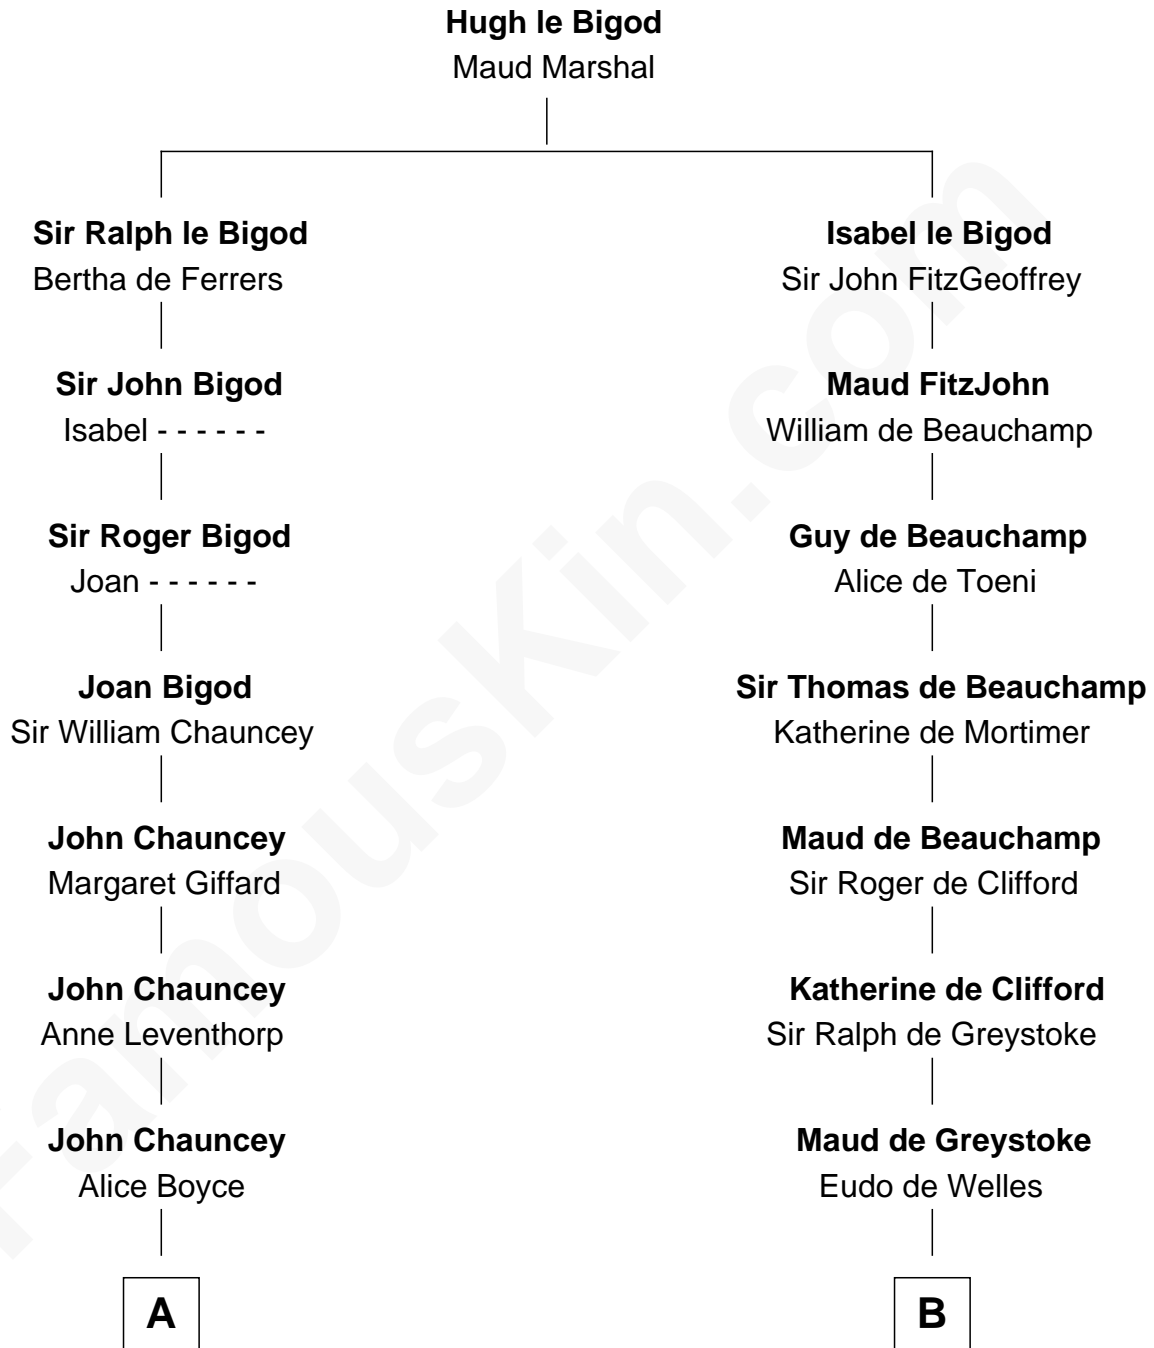

FamousKin.com
Relationship Chart of
Frank Lloyd Wright
American Architect

18th cousin 3 times removed of

Meriwether Lewis
Lewis and Clark Expedition

FamousKin.com