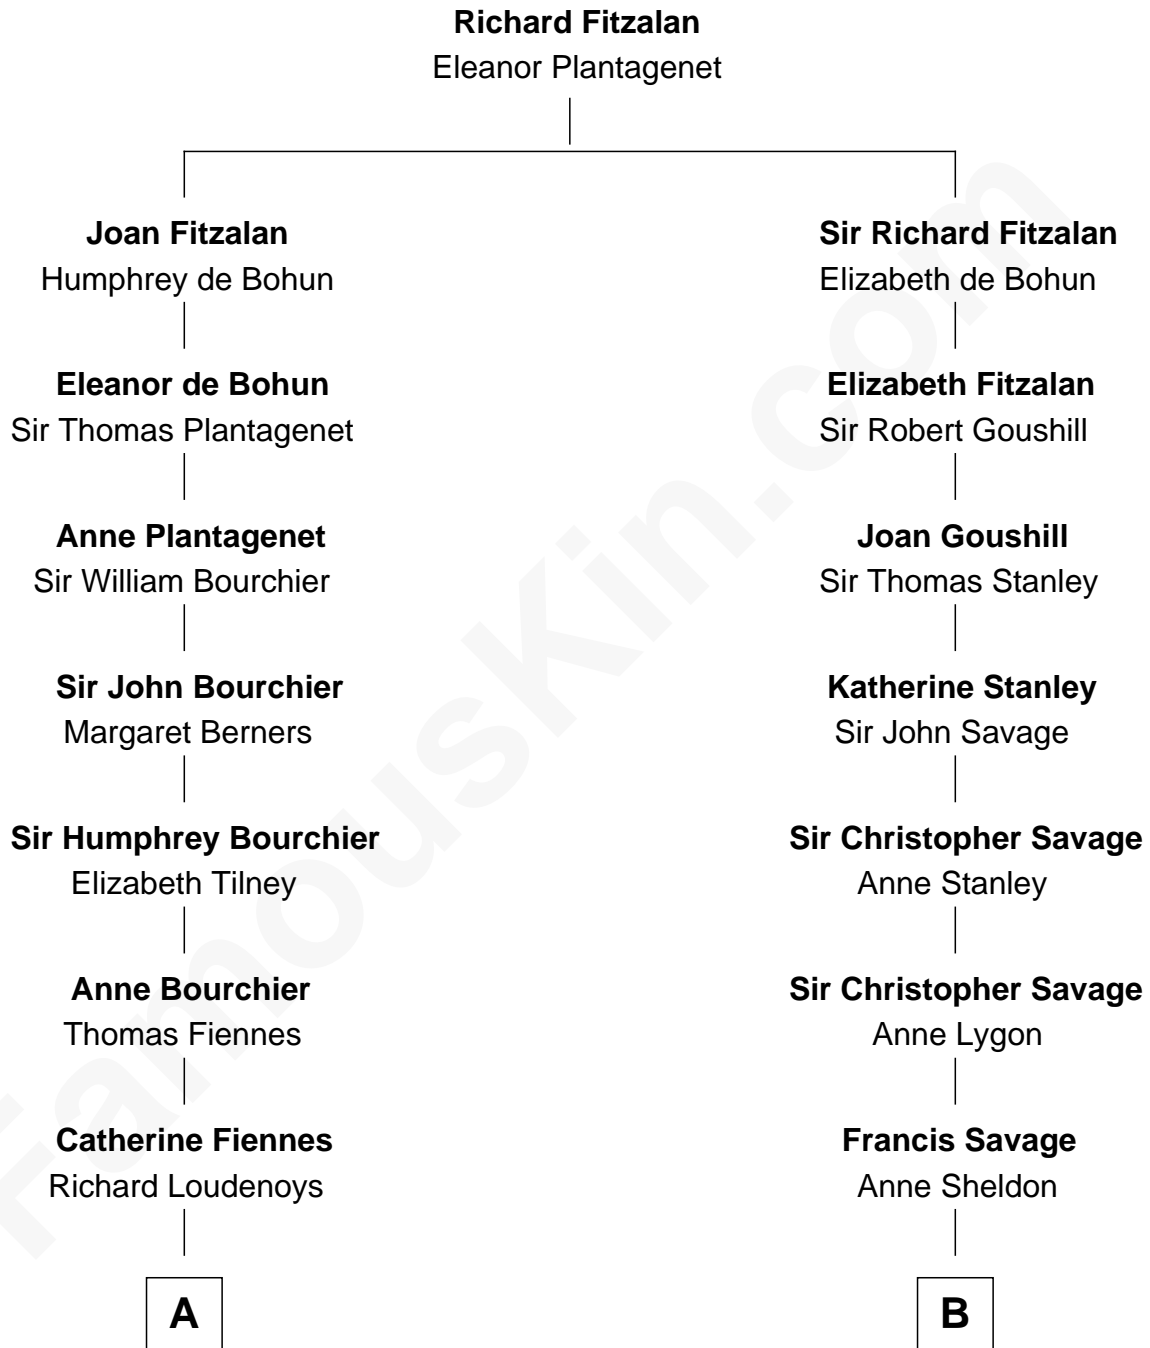

**FamousKin.com**  
**Relationship Chart of**  
**Frank Lloyd Wright**  
*American Architect*

14th cousin 5 times removed of

**Meriwether Lewis**  
*Lewis and Clark Expedition*

**C**

—  
**Rev. David Wright**

Abigail Goddard

—  
**William Carey Wright**

Anna Lloyd Jones

—  
**Frank Lloyd Wright**

*American Architect*

FamousKin.com