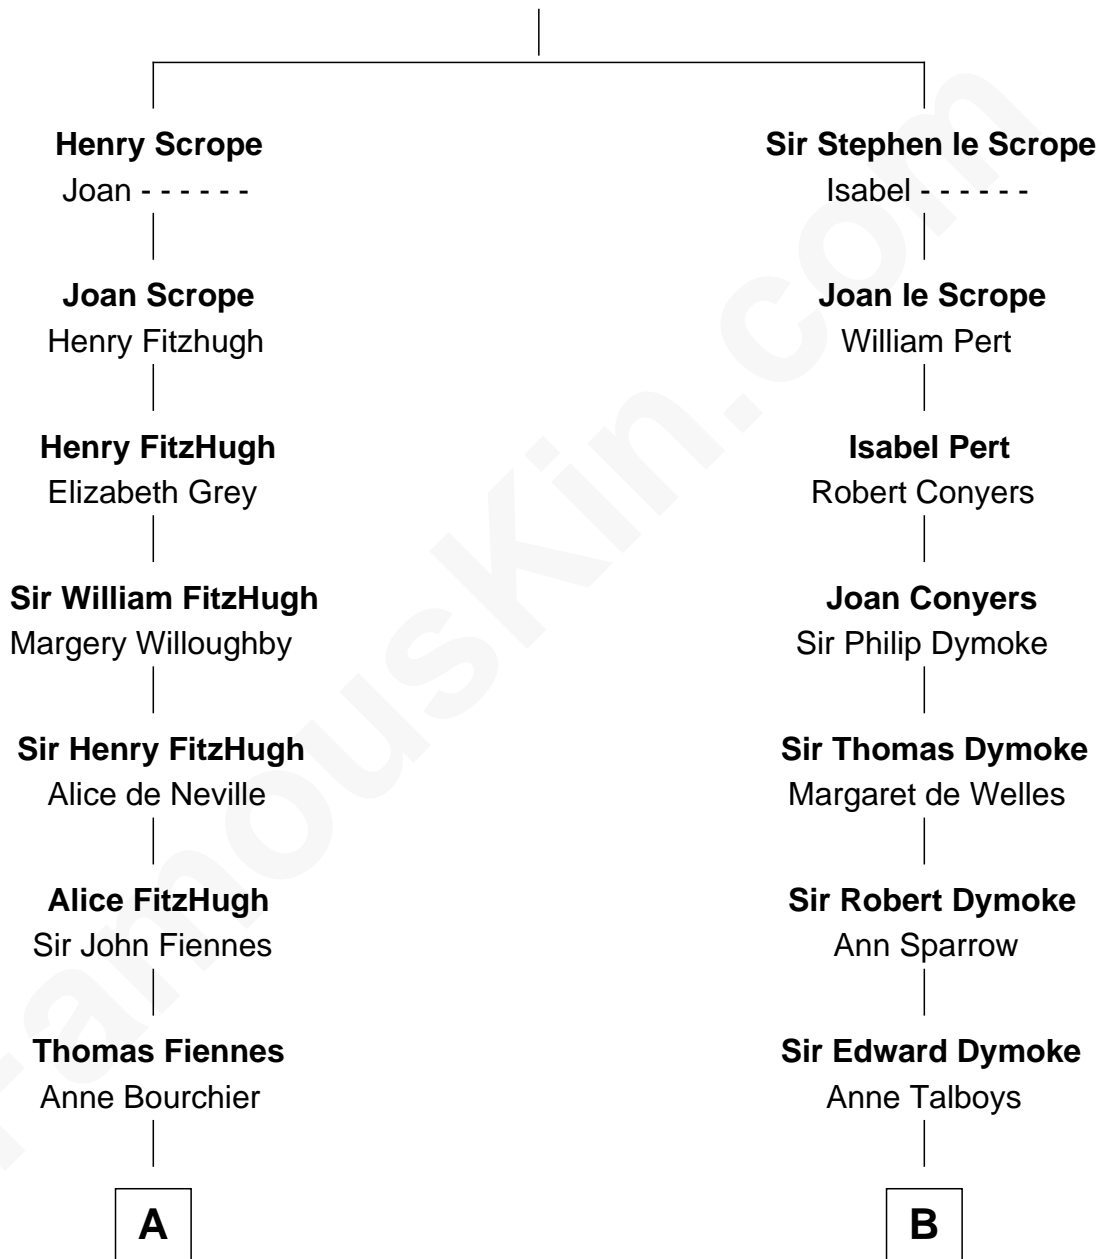

FamousKin.com
Relationship Chart of
Frank Lloyd Wright
American Architect

14th cousin 6 times removed of

Meriwether Lewis
Lewis and Clark Expedition

Sir Geoffrey le Scrope
 Ivetta de Ros

C

—
Martha Hubbard

David Wright

—
Rev. David Wright

Abigail Goddard

—
William Carey Wright

Anna Lloyd Jones

—
Frank Lloyd Wright

American Architect

FamousKin.com