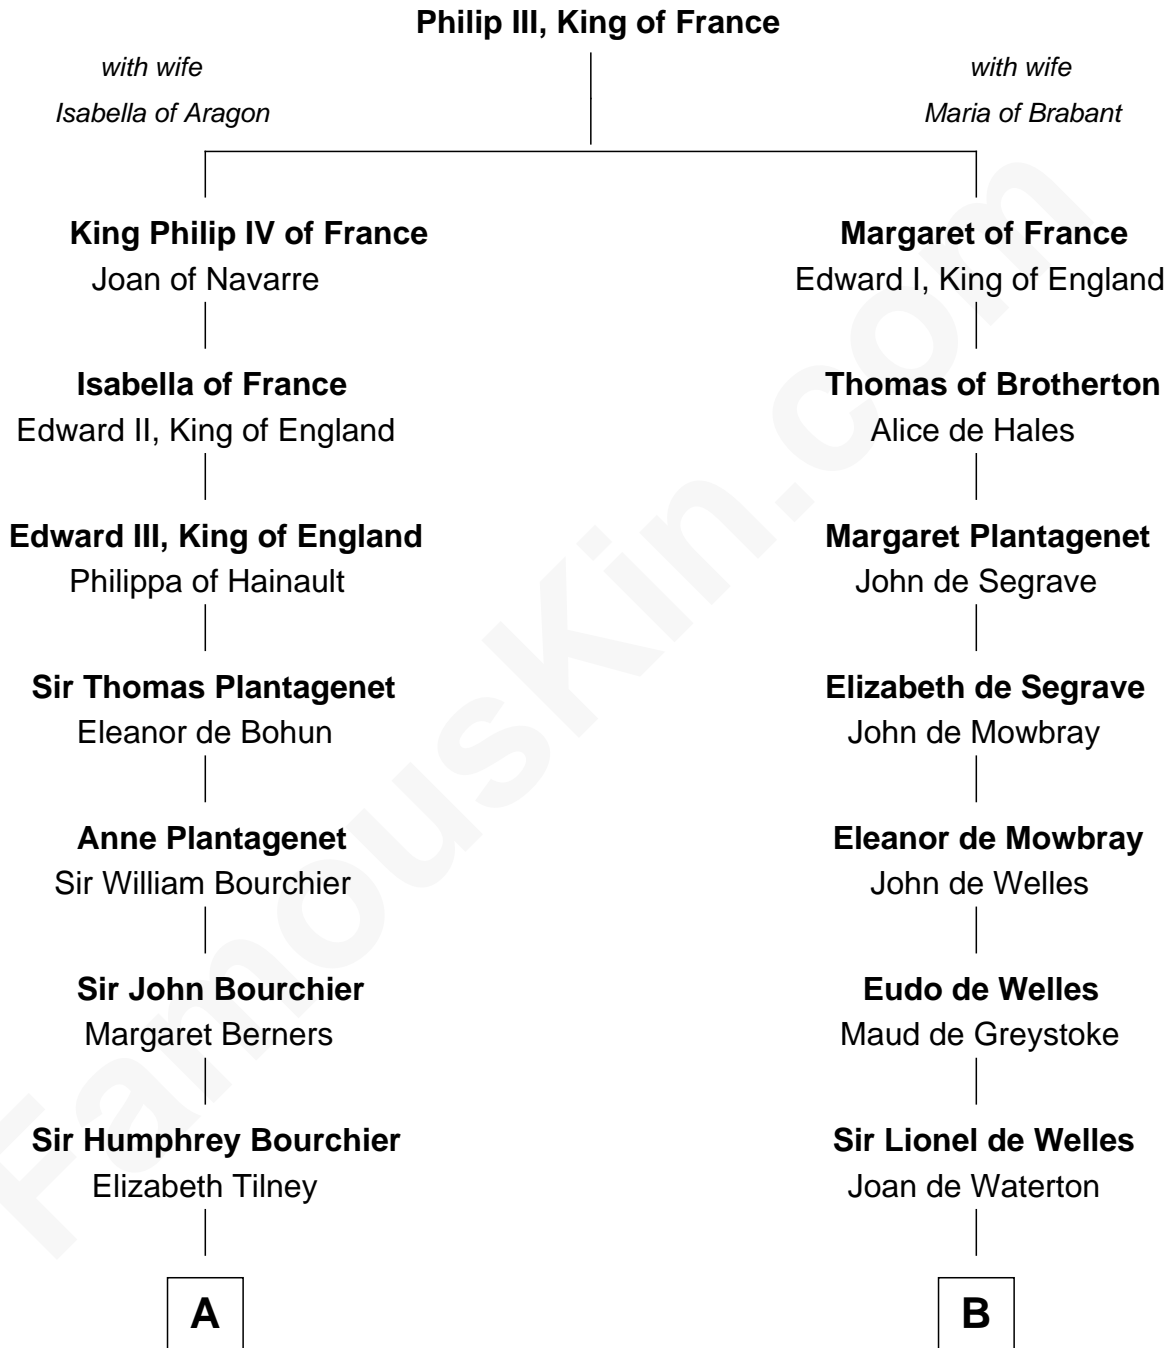

FamousKin.com
Relationship Chart of
Frank Lloyd Wright
American Architect

17th cousin 4 times removed of

Meriwether Lewis
Lewis and Clark Expedition

FamousKin.com