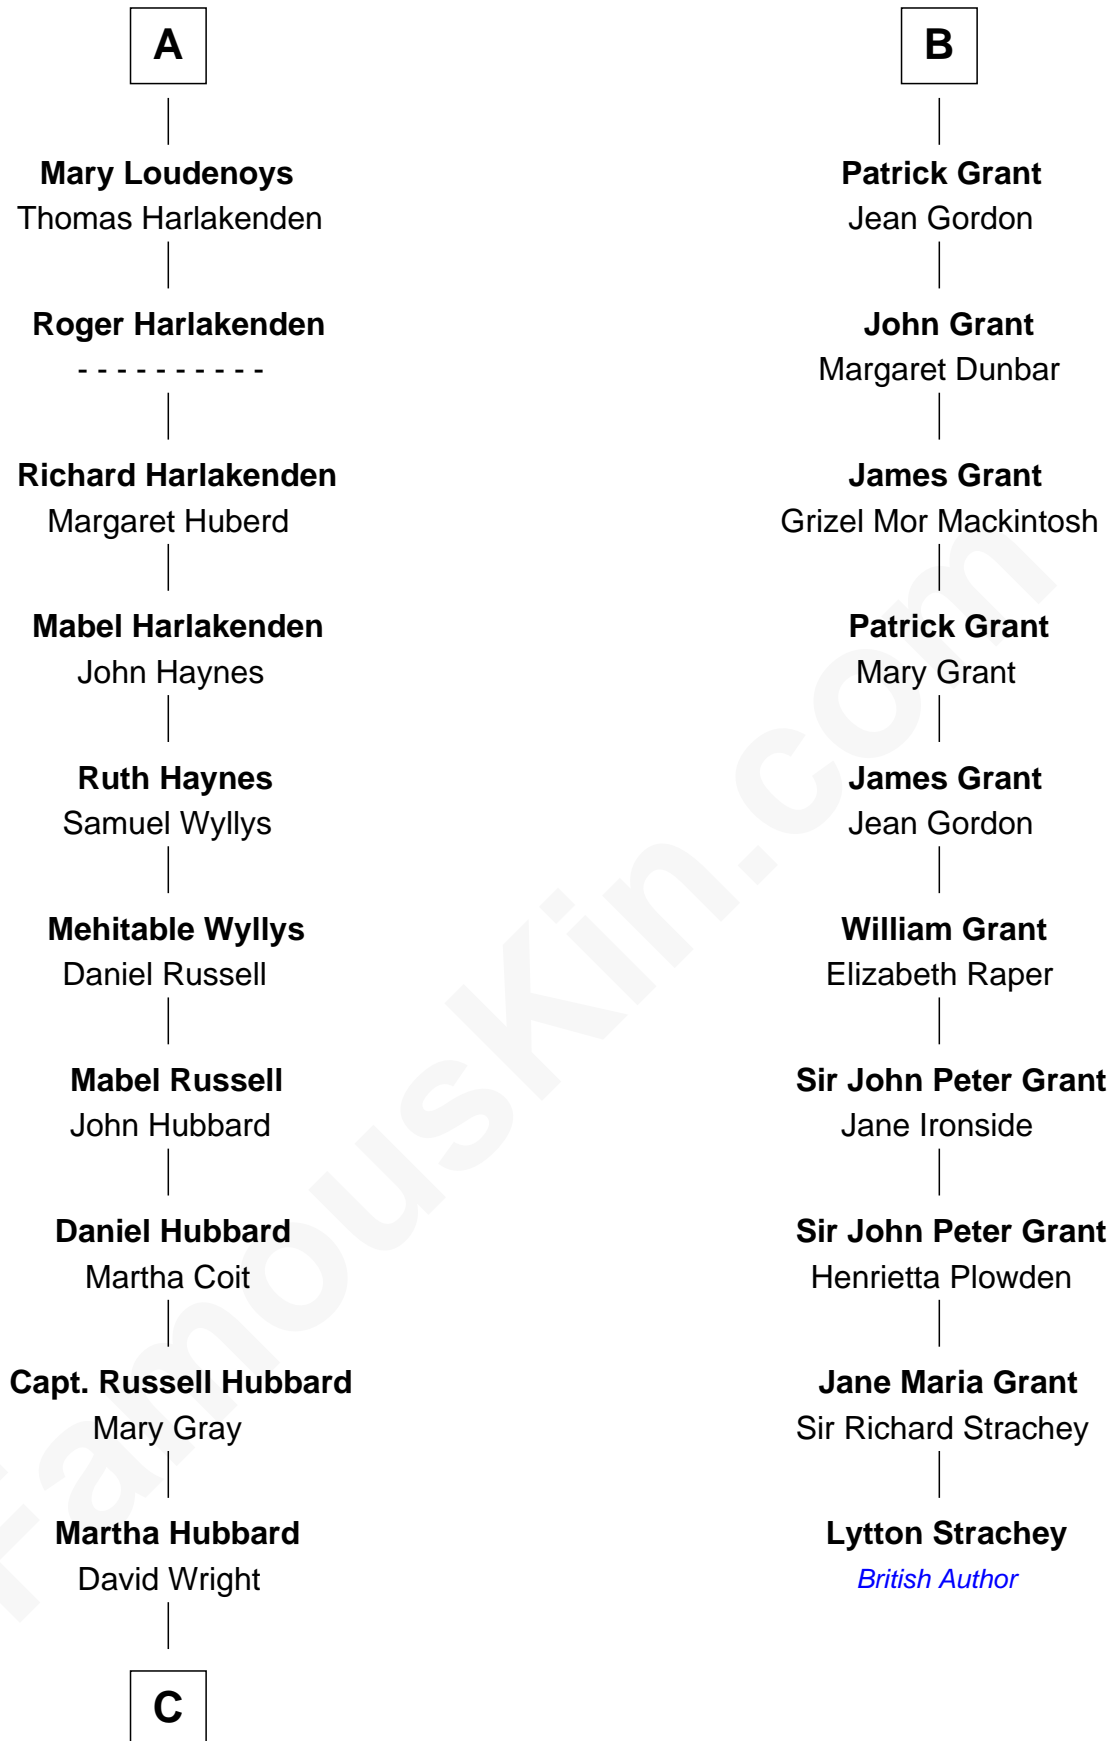

FamousKin.com
Relationship Chart of
Frank Lloyd Wright
American Architect

16th cousin 3 times removed of

Lytton Strachey
Author and Co-Founder of Bloomsbury Group

C

—
Rev. David Wright

Abigail Goddard

—
William Carey Wright

Anna Lloyd Jones

—
Frank Lloyd Wright

American Architect

FamousKin.com