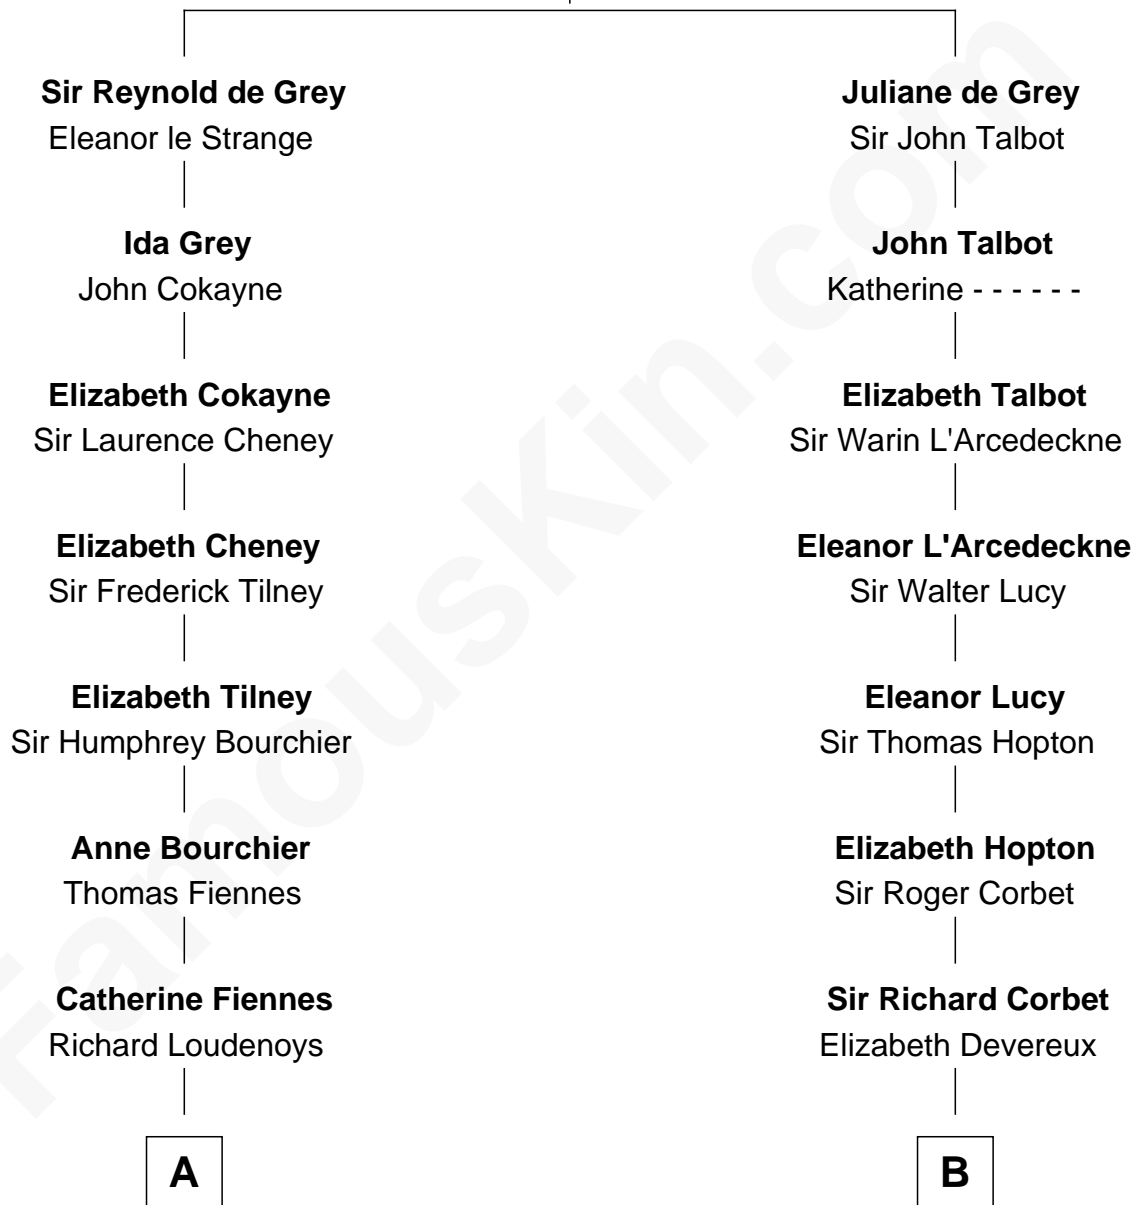

FamousKin.com Relationship Chart of

Frank Lloyd Wright

American Architect

19th cousin of

Olivia De Havilland

Movie Actress

Sir Roger de Grey
Elizabeth de Hastings

C