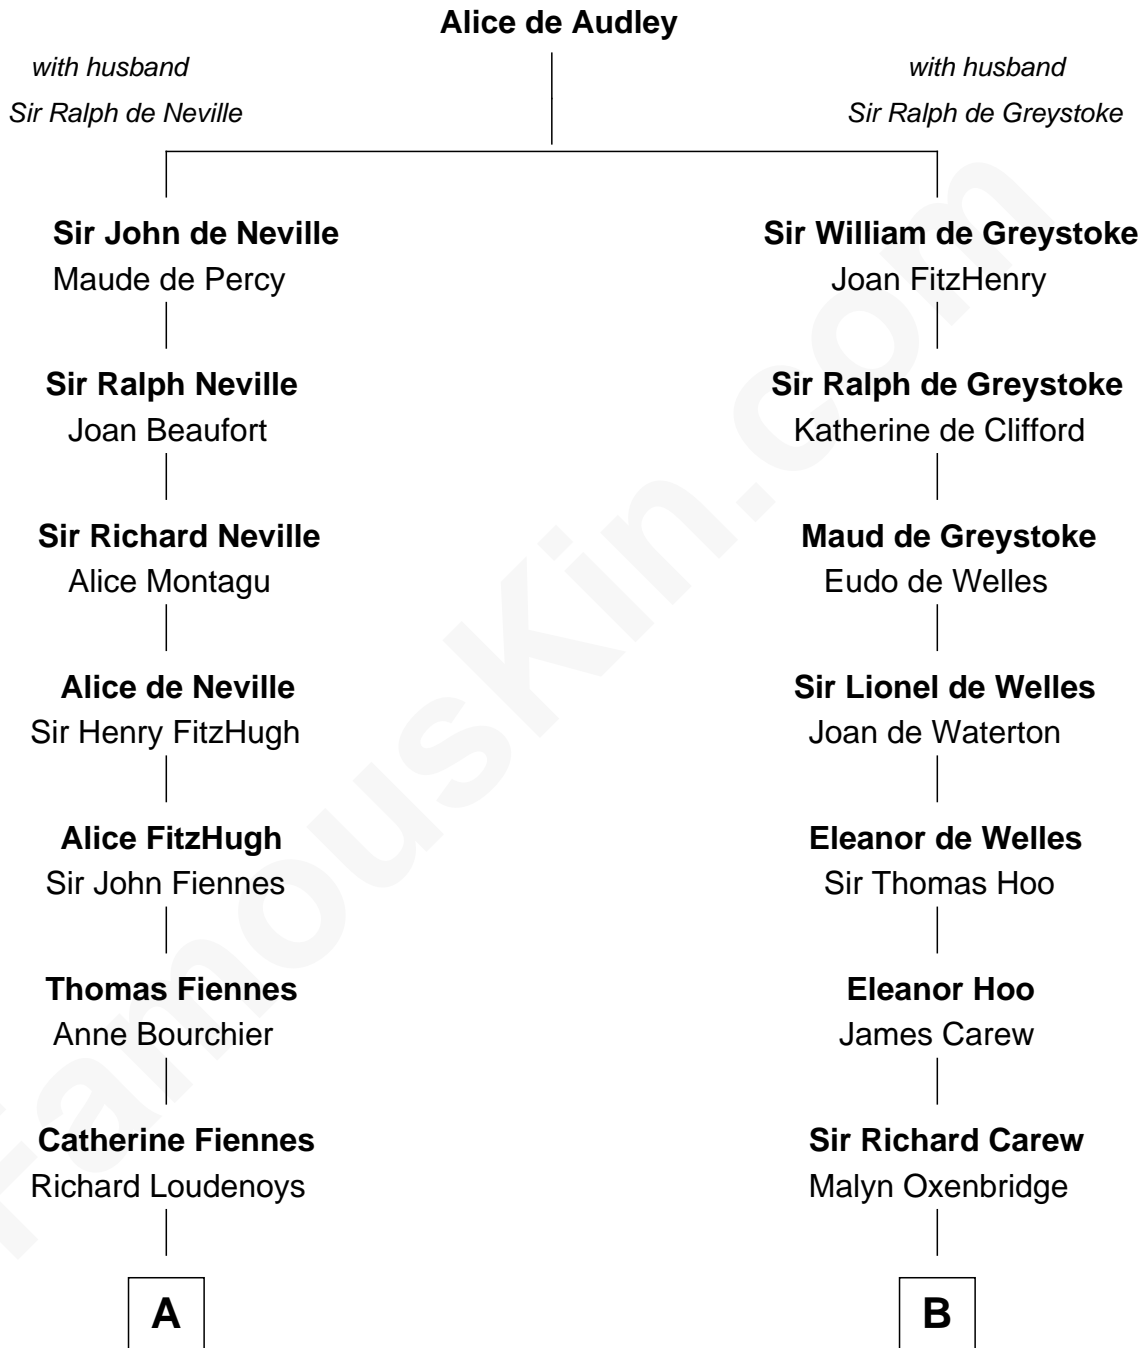

FamousKin.com
Relationship Chart of
Frank Lloyd Wright
American Architect

18th cousin 1 time removed of
Olivia De Havilland
Movie Actress

C

Rev. David Wright

Abigail Goddard

William Carey Wright

Anna Lloyd Jones

Frank Lloyd Wright

American Architect

D

Walter Augustus De Havilland

Lillian Augusta Ruse

Olivia De Havilland

Movie Actress

FamousKin.com