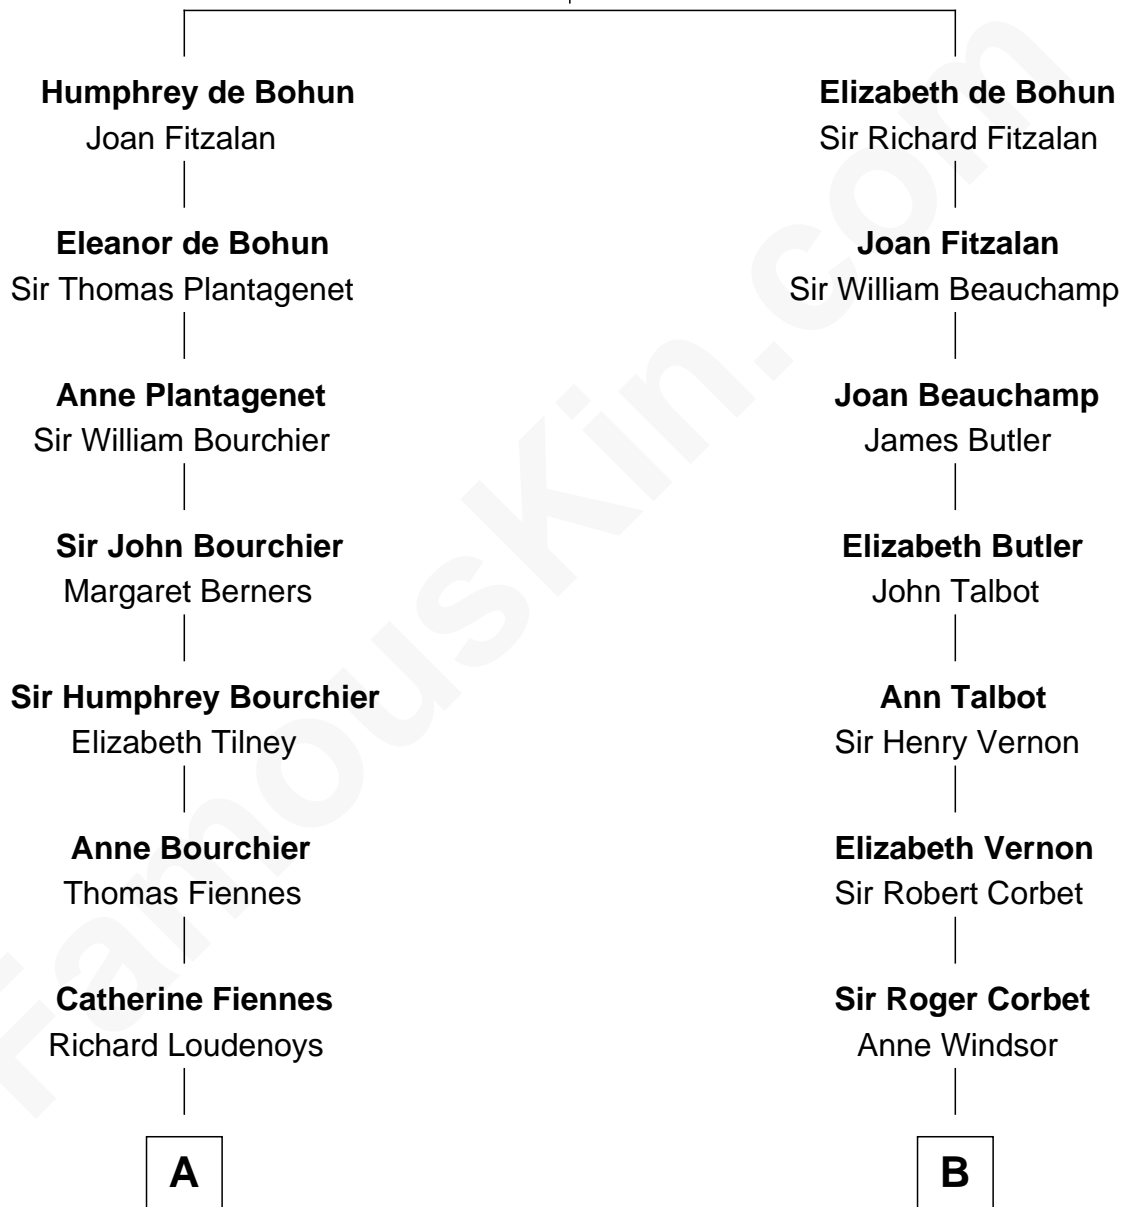

FamousKin.com
Relationship Chart of
Frank Lloyd Wright
American Architect

17th cousin 2 times removed of
Olivia De Havilland
Movie Actress

Sir William de Bohun
 Elizabeth de Badlesmere

C

—
Rev. David Wright

Abigail Goddard

—
William Carey Wright

Anna Lloyd Jones

—
Frank Lloyd Wright

American Architect

FamousKin.com