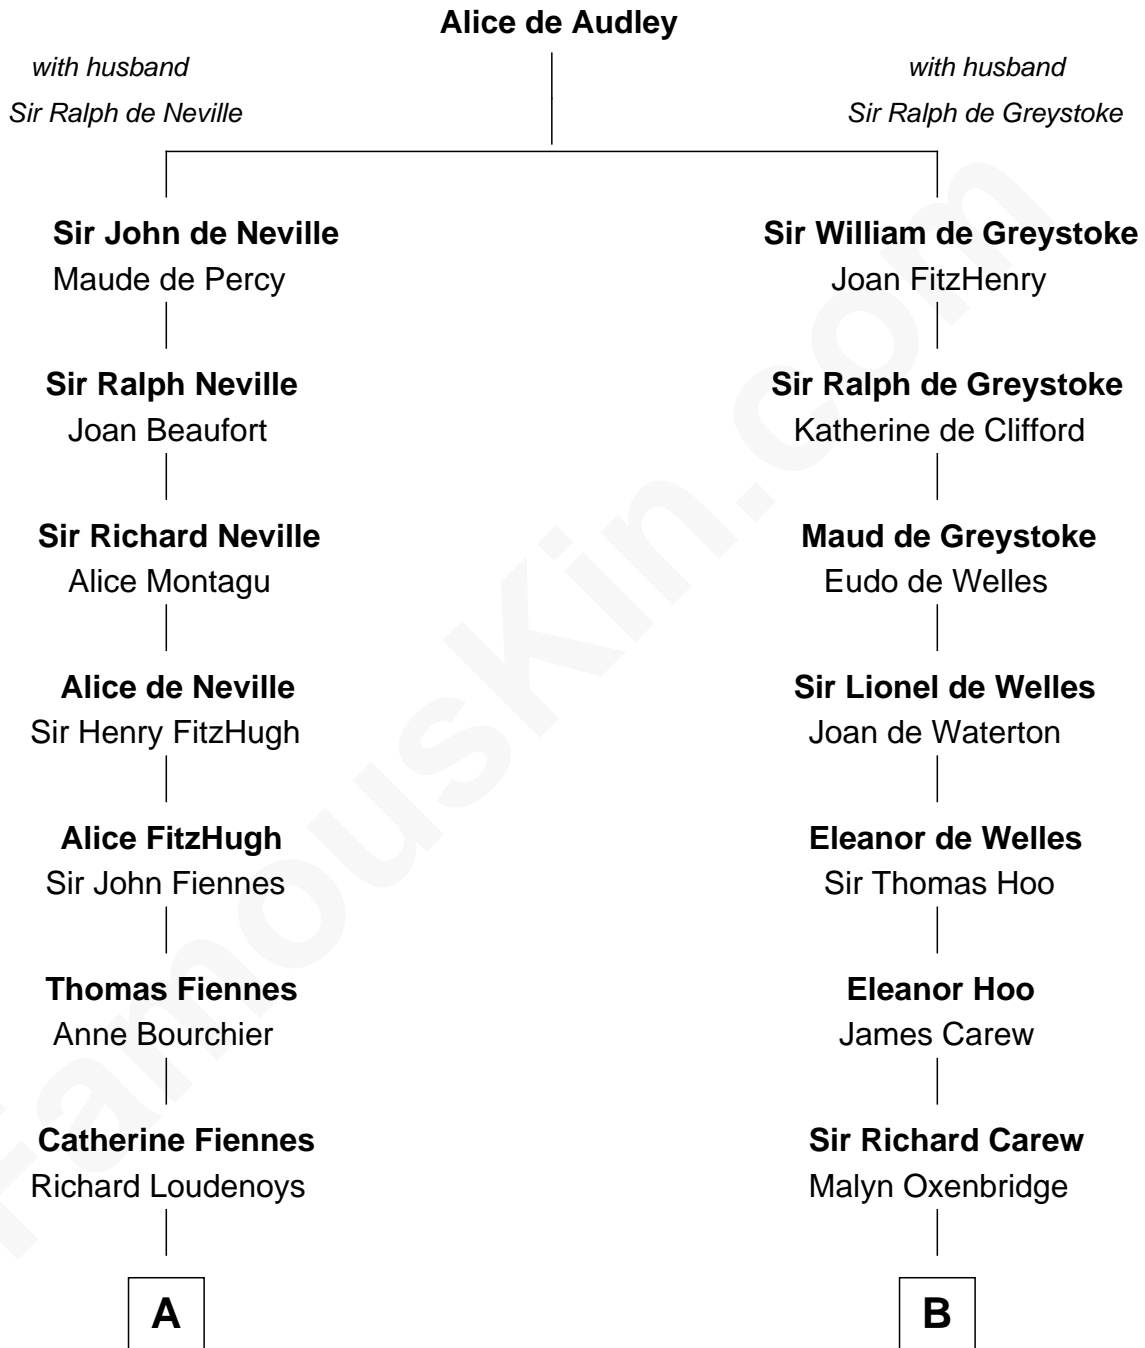

FamousKin.com
Relationship Chart of
Frank Lloyd Wright
American Architect

18th cousin 1 time removed of

Joan Fontaine
Movie Actress

C

Rev. David Wright

Abigail Goddard

William Carey Wright

Anna Lloyd Jones

Frank Lloyd Wright

American Architect

D

Walter Augustus De Havilland

Lillian Augusta Ruse

Joan Fontaine

Movie Actress

FamousKin.com