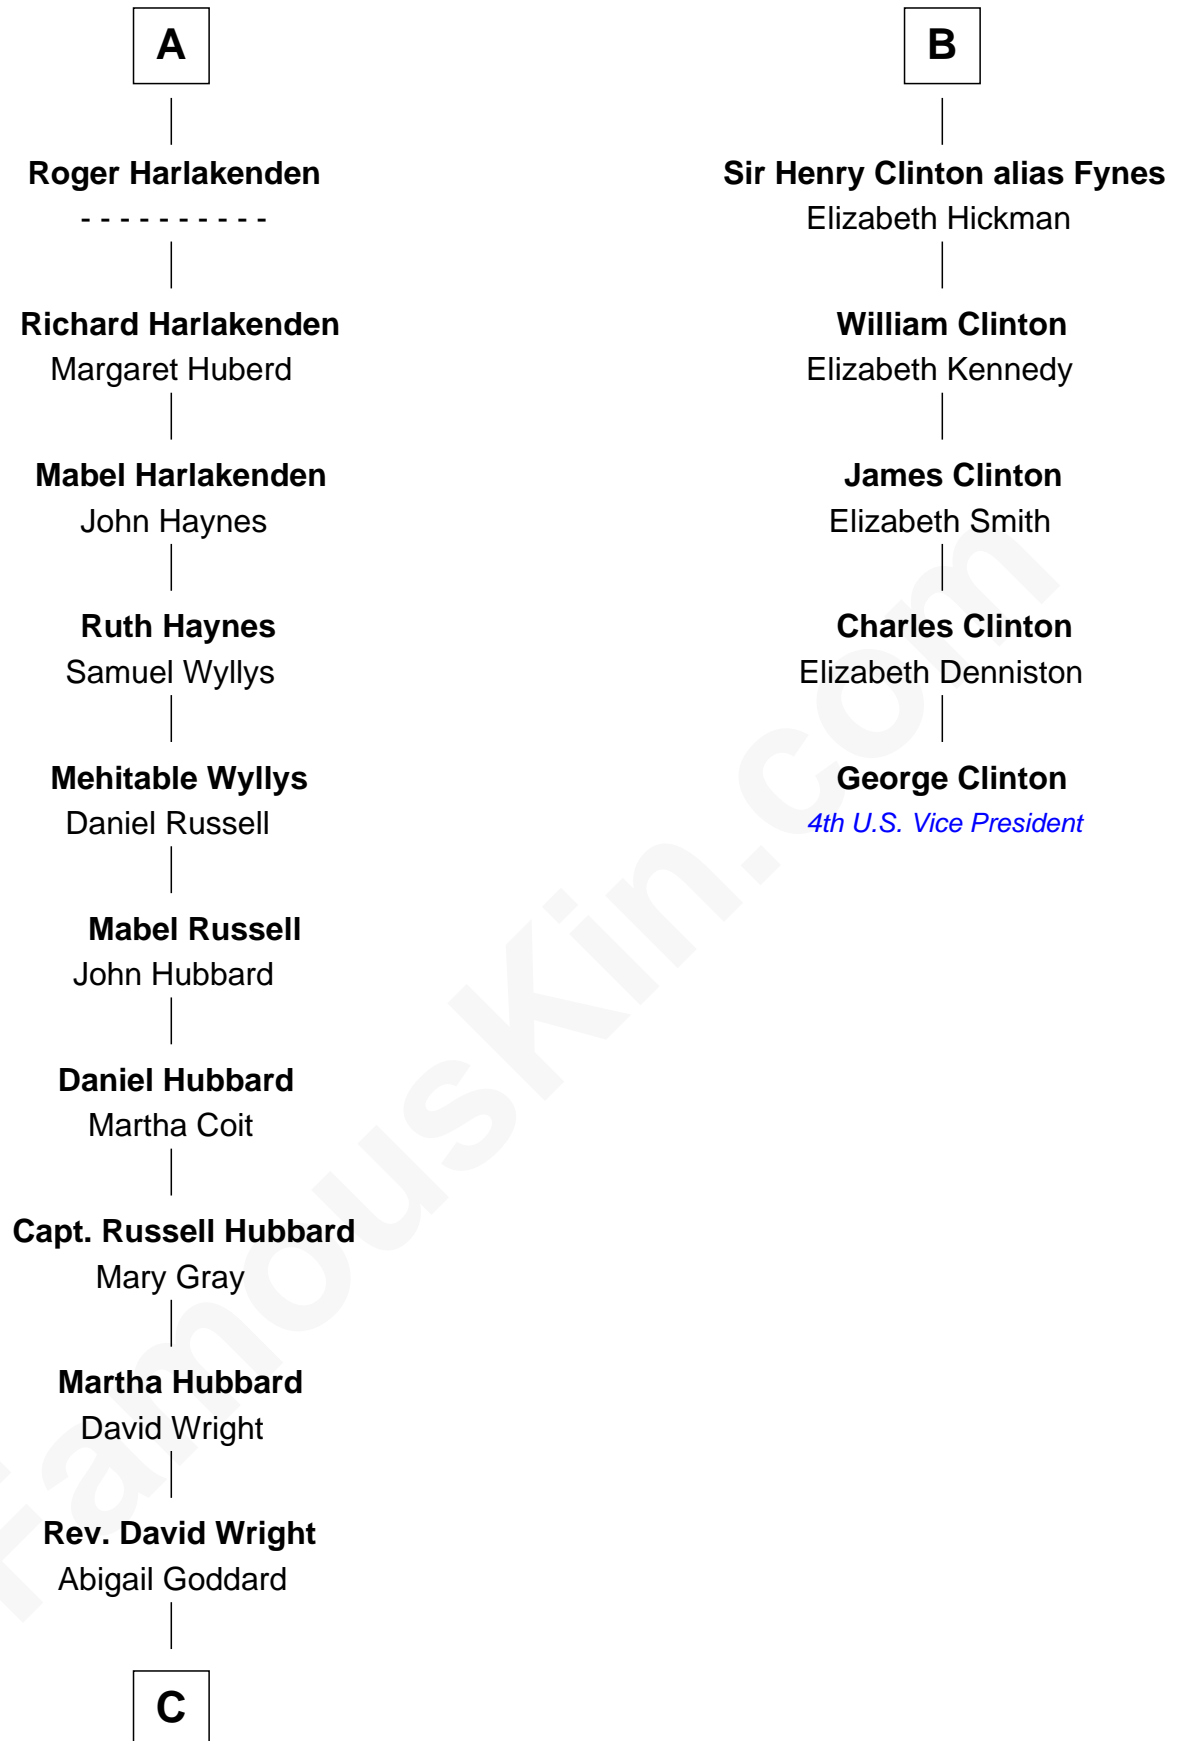

FamousKin.com
Relationship Chart of
Frank Lloyd Wright
American Architect

11th cousin 7 times removed of
George Clinton
4th U.S. Vice President

C

William Carey Wright

Anna Lloyd Jones

Frank Lloyd Wright

American Architect

FamousKin.com