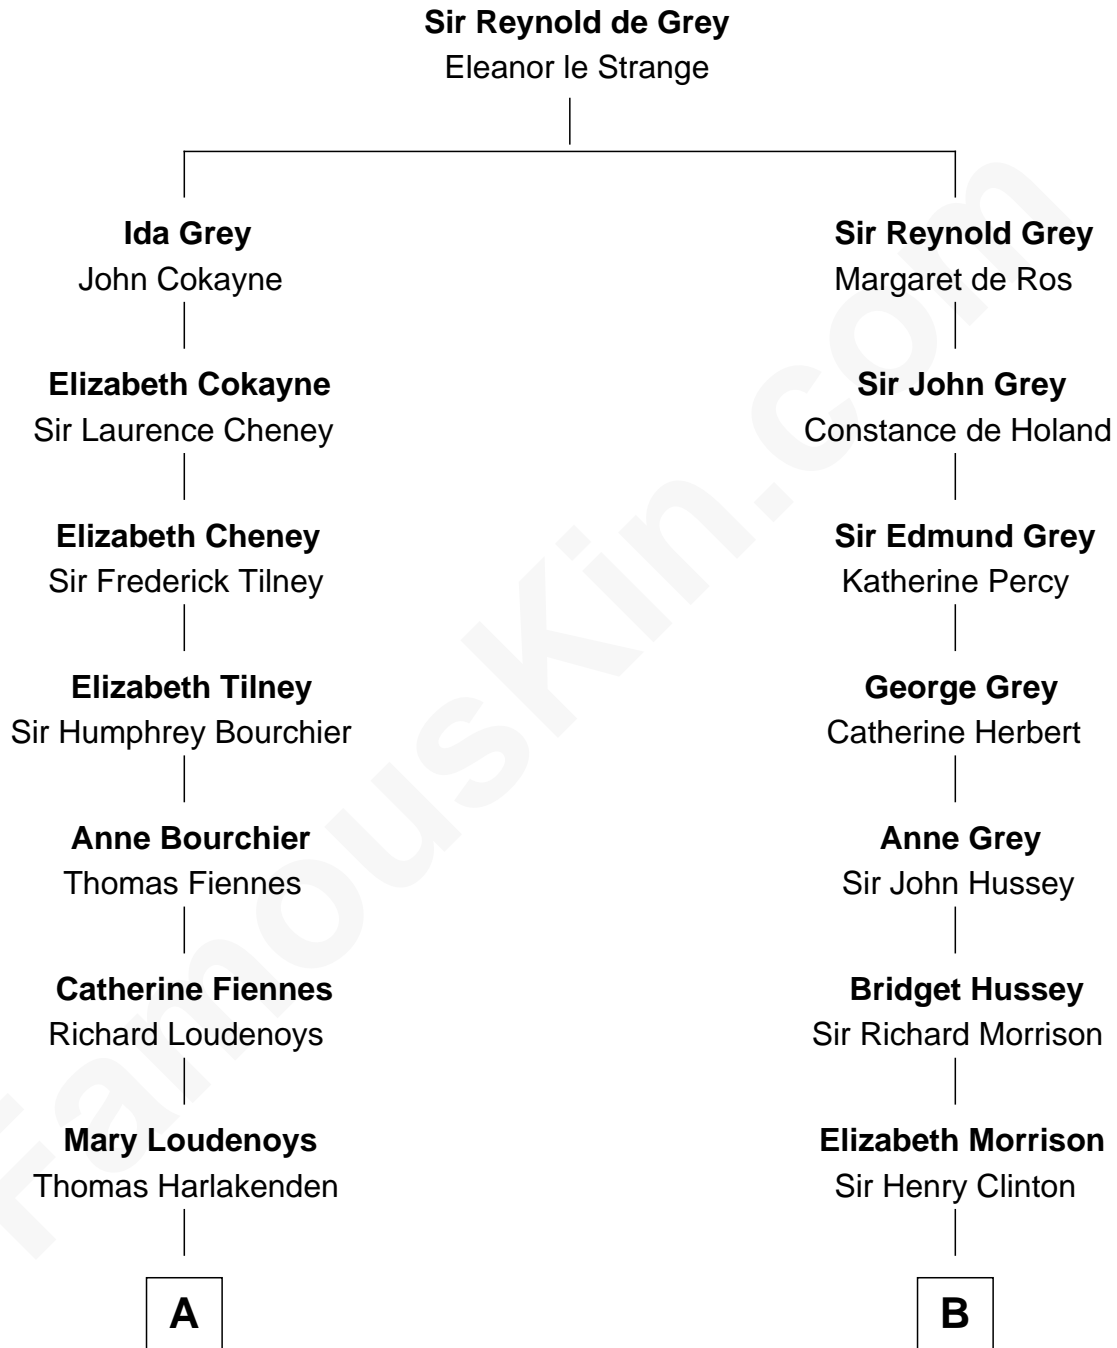

FamousKin.com
Relationship Chart of
Frank Lloyd Wright
American Architect

11th cousin 7 times removed of
George Clinton
4th U.S. Vice President

C

William Carey Wright

Anna Lloyd Jones

Frank Lloyd Wright

American Architect

FamousKin.com