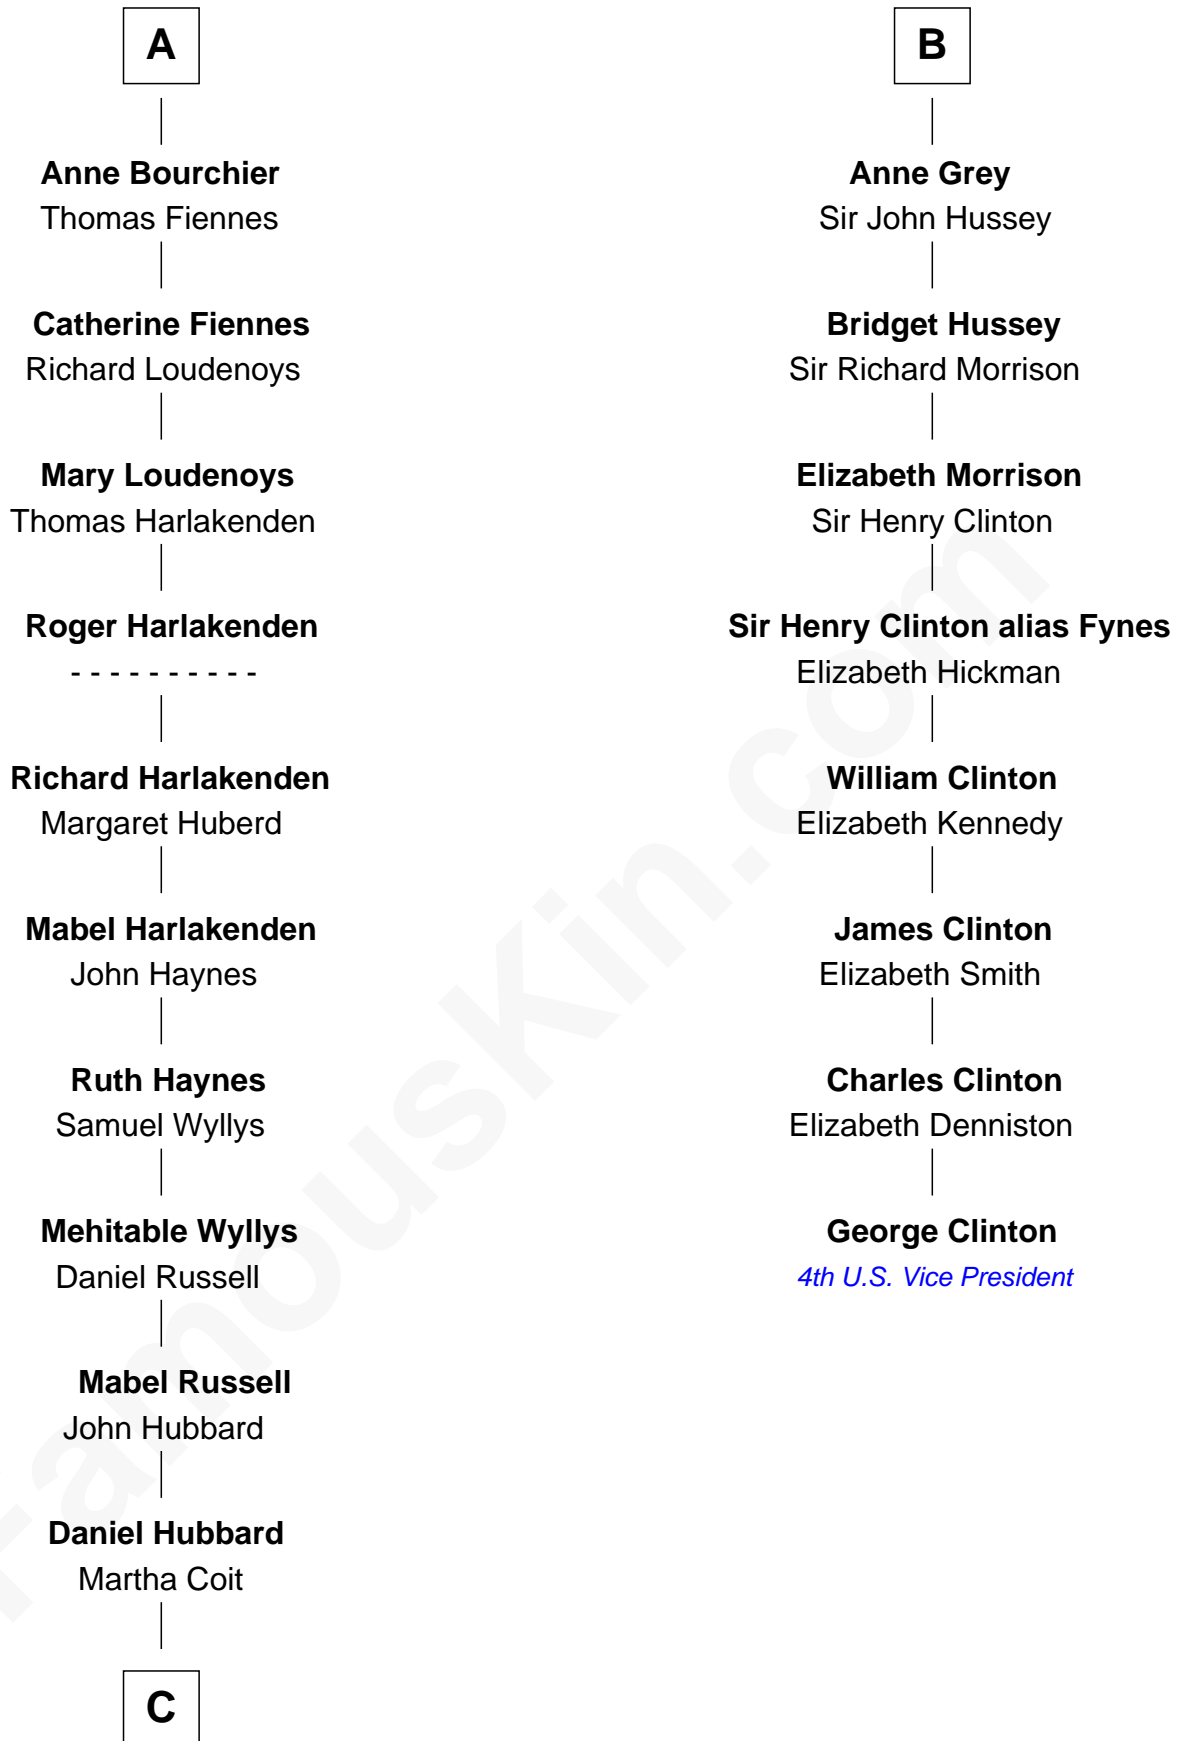

FamousKin.com
Relationship Chart of
Frank Lloyd Wright
American Architect

14th cousin 7 times removed of

George Clinton
4th U.S. Vice President

C

—
Capt. Russell Hubbard

Mary Gray

—
Martha Hubbard

David Wright

—
Rev. David Wright

Abigail Goddard

—
William Carey Wright

Anna Lloyd Jones

—
Frank Lloyd Wright

American Architect

FamousKin.com