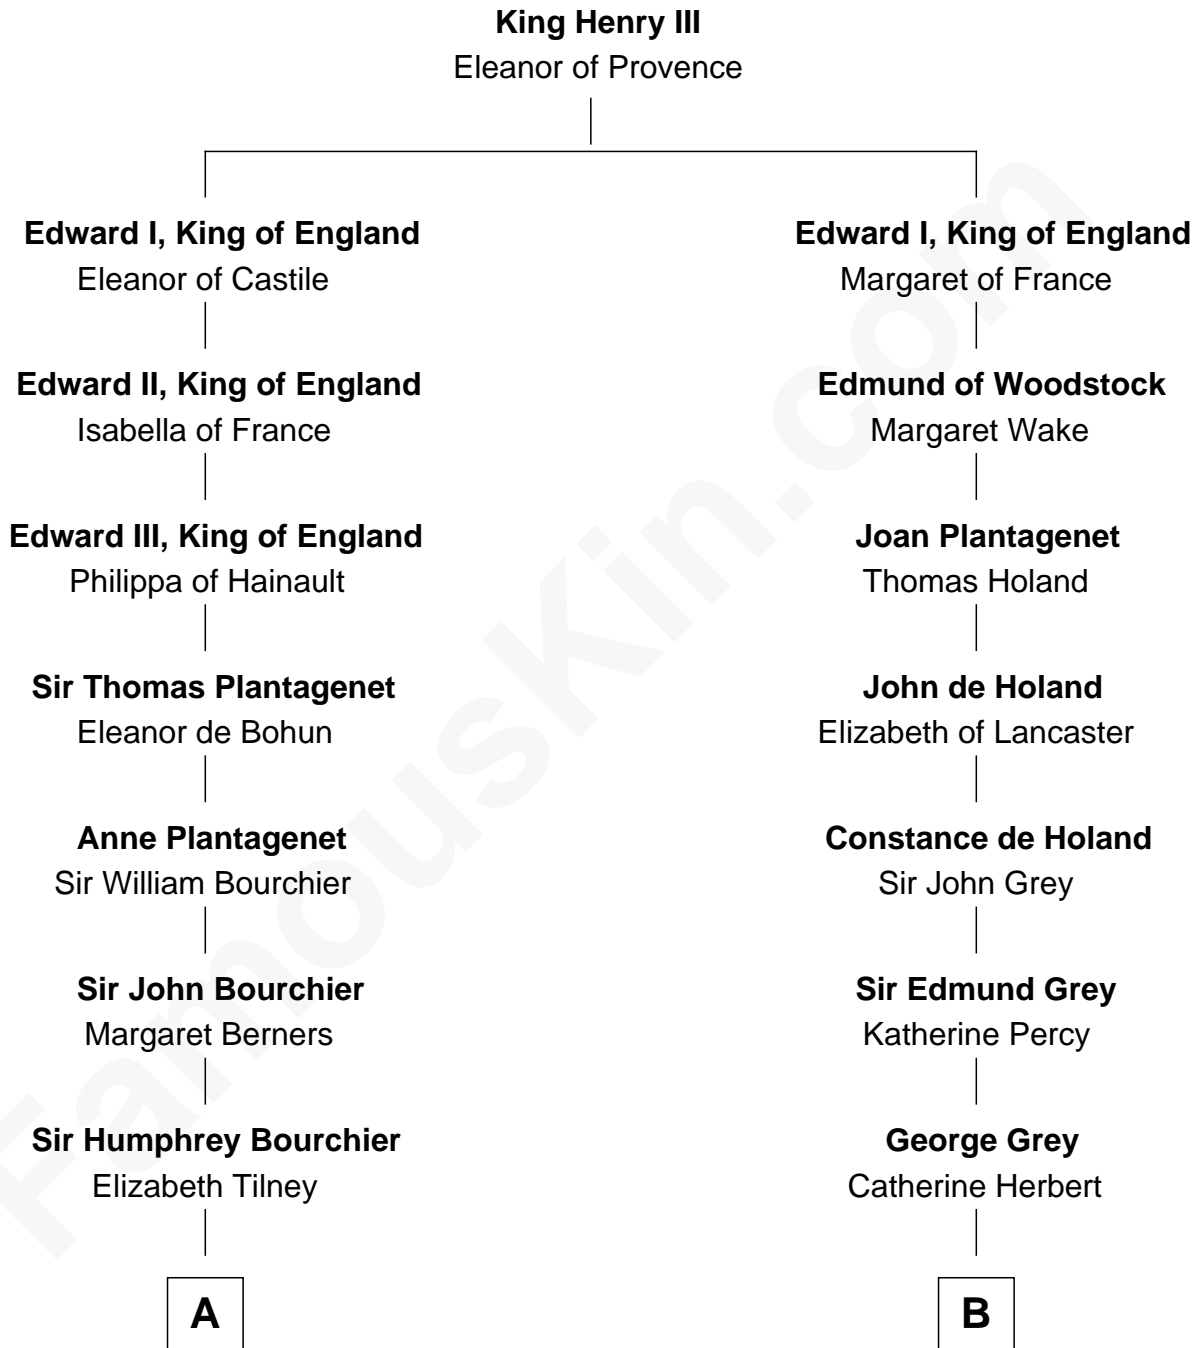

FamousKin.com
Relationship Chart of
Frank Lloyd Wright
American Architect

14th cousin 7 times removed of

George Clinton
4th U.S. Vice President

C

—
Capt. Russell Hubbard

Mary Gray

—
Martha Hubbard

David Wright