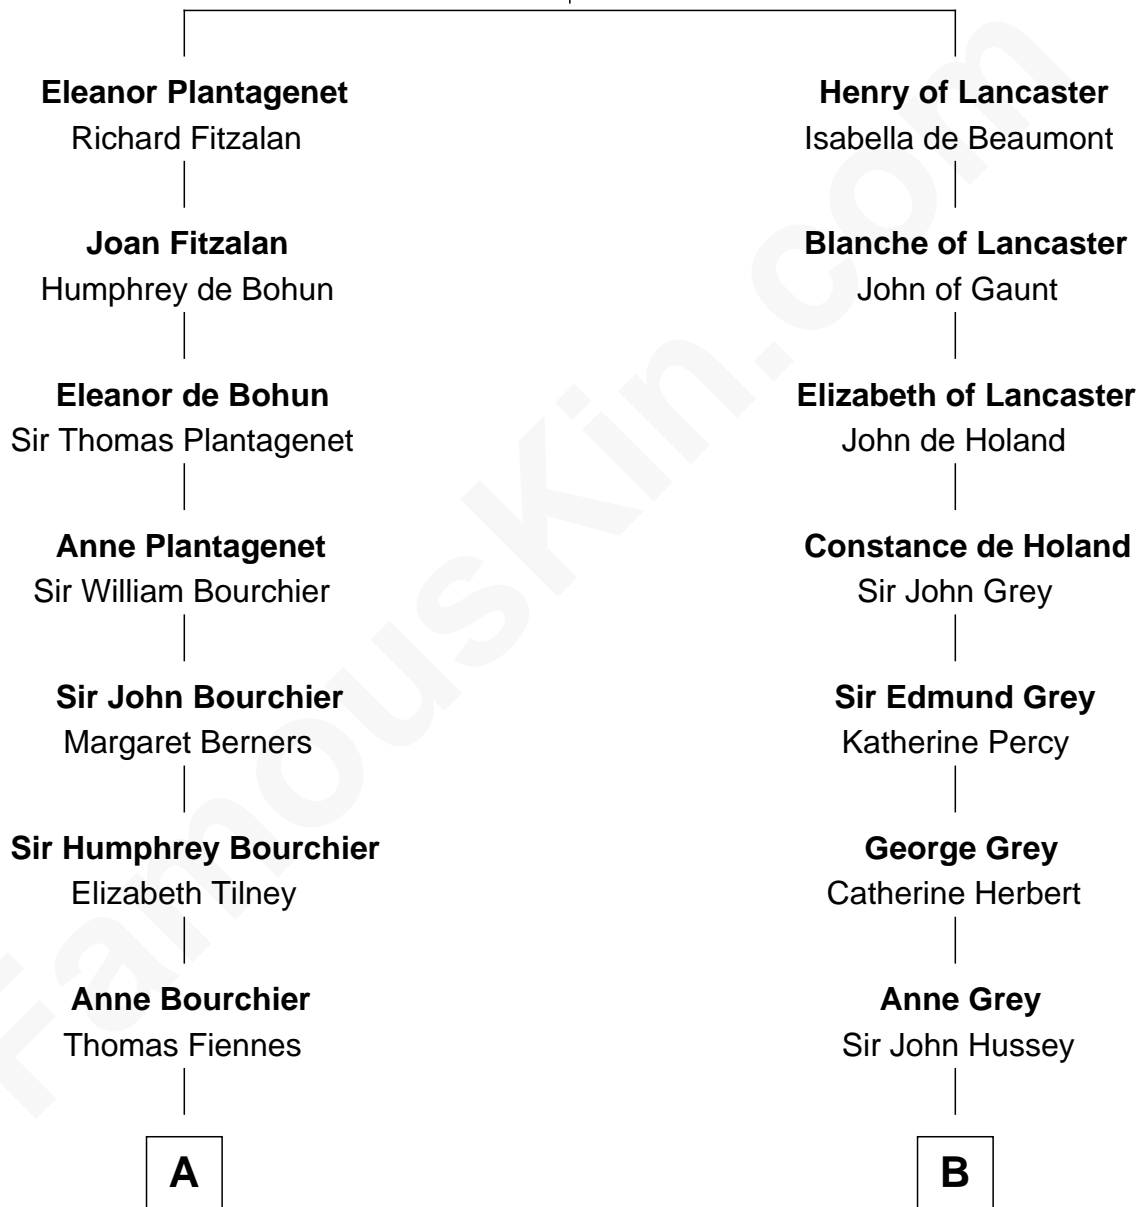

FamousKin.com
Relationship Chart of
Frank Lloyd Wright
American Architect

13th cousin 7 times removed of

George Clinton
4th U.S. Vice President

Henry Plantagenet
 Maud de Chaworth

C

—
Martha Hubbard

David Wright

—
Rev. David Wright

Abigail Goddard

—
William Carey Wright

Anna Lloyd Jones

—
Frank Lloyd Wright

American Architect

FamousKin.com