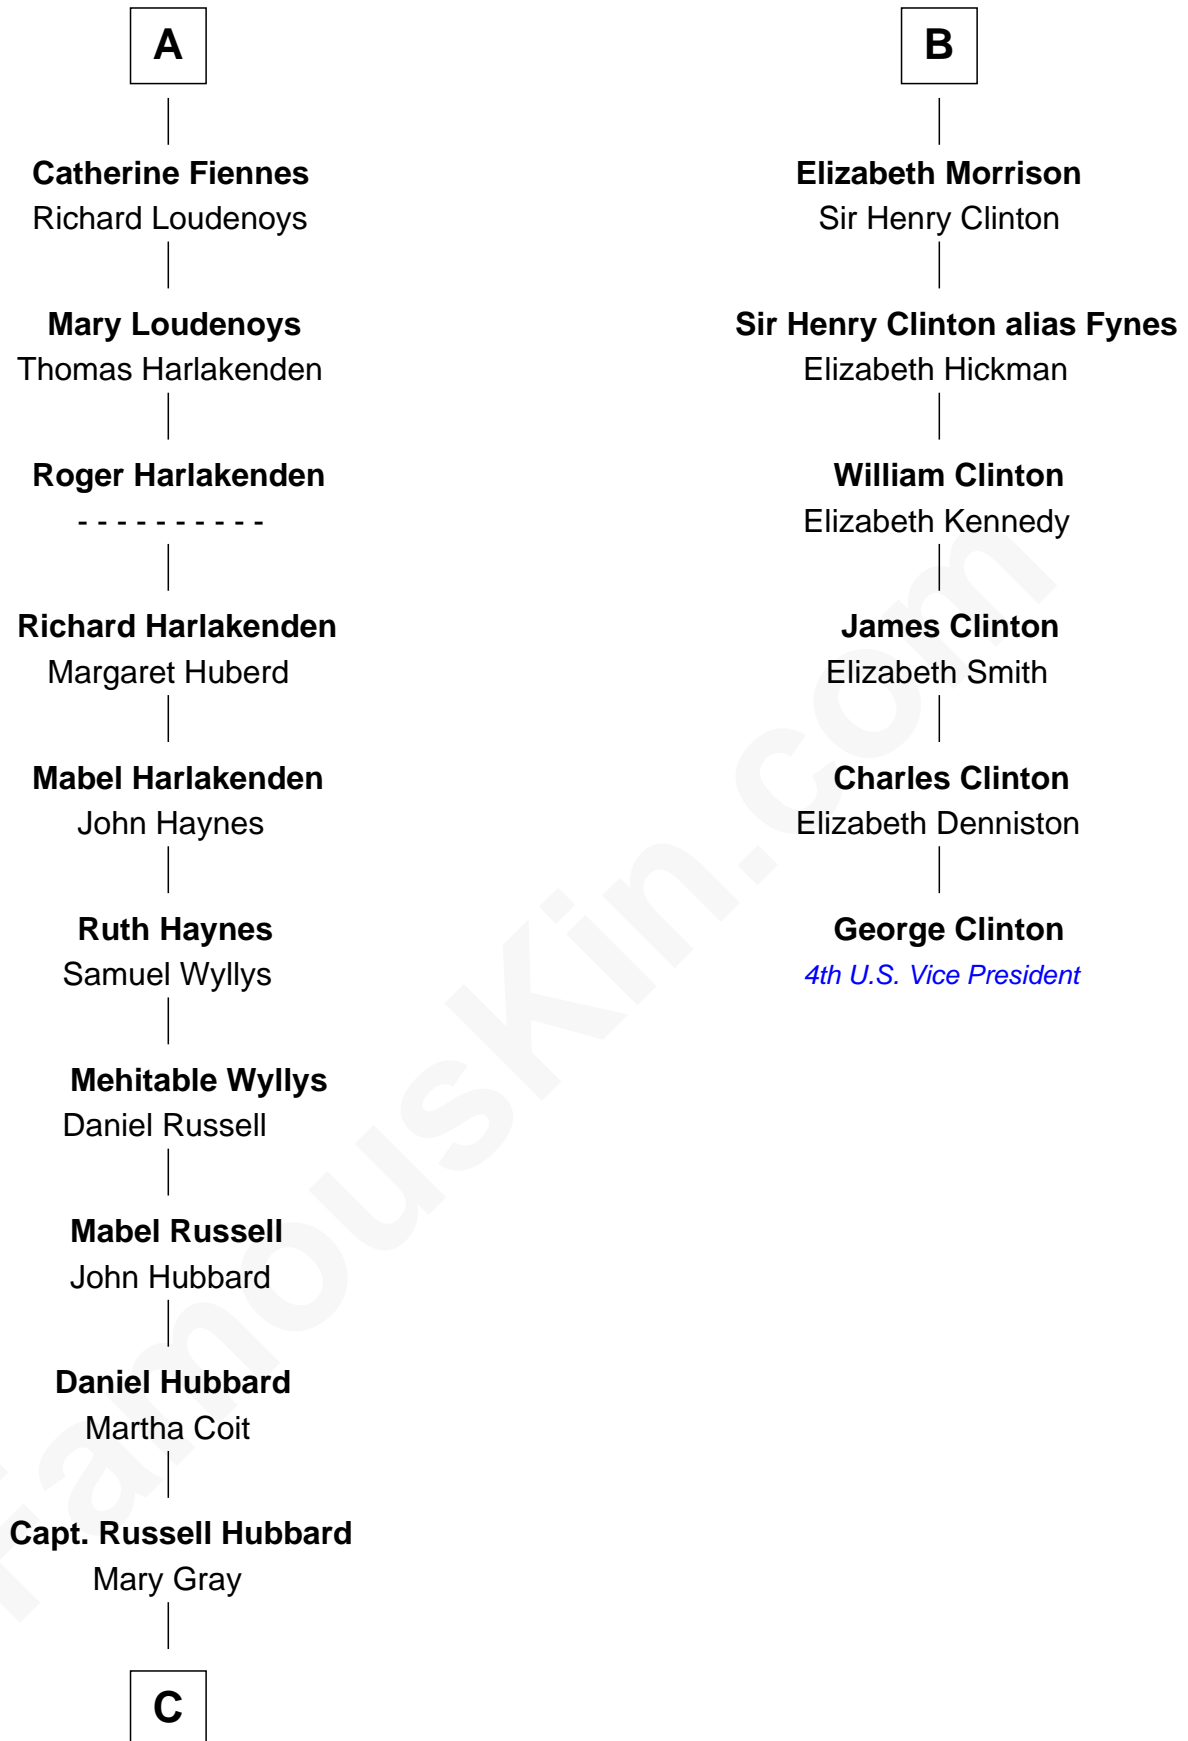

**FamousKin.com**  
**Relationship Chart of**  
**Frank Lloyd Wright**  
*American Architect*

12th cousin 8 times removed of

**George Clinton**  
*4th U.S. Vice President*

**C**

—  
**Martha Hubbard**

David Wright

—  
**Rev. David Wright**

Abigail Goddard

—  
**William Carey Wright**

Anna Lloyd Jones

—  
**Frank Lloyd Wright**

*American Architect*

FamousKin.com