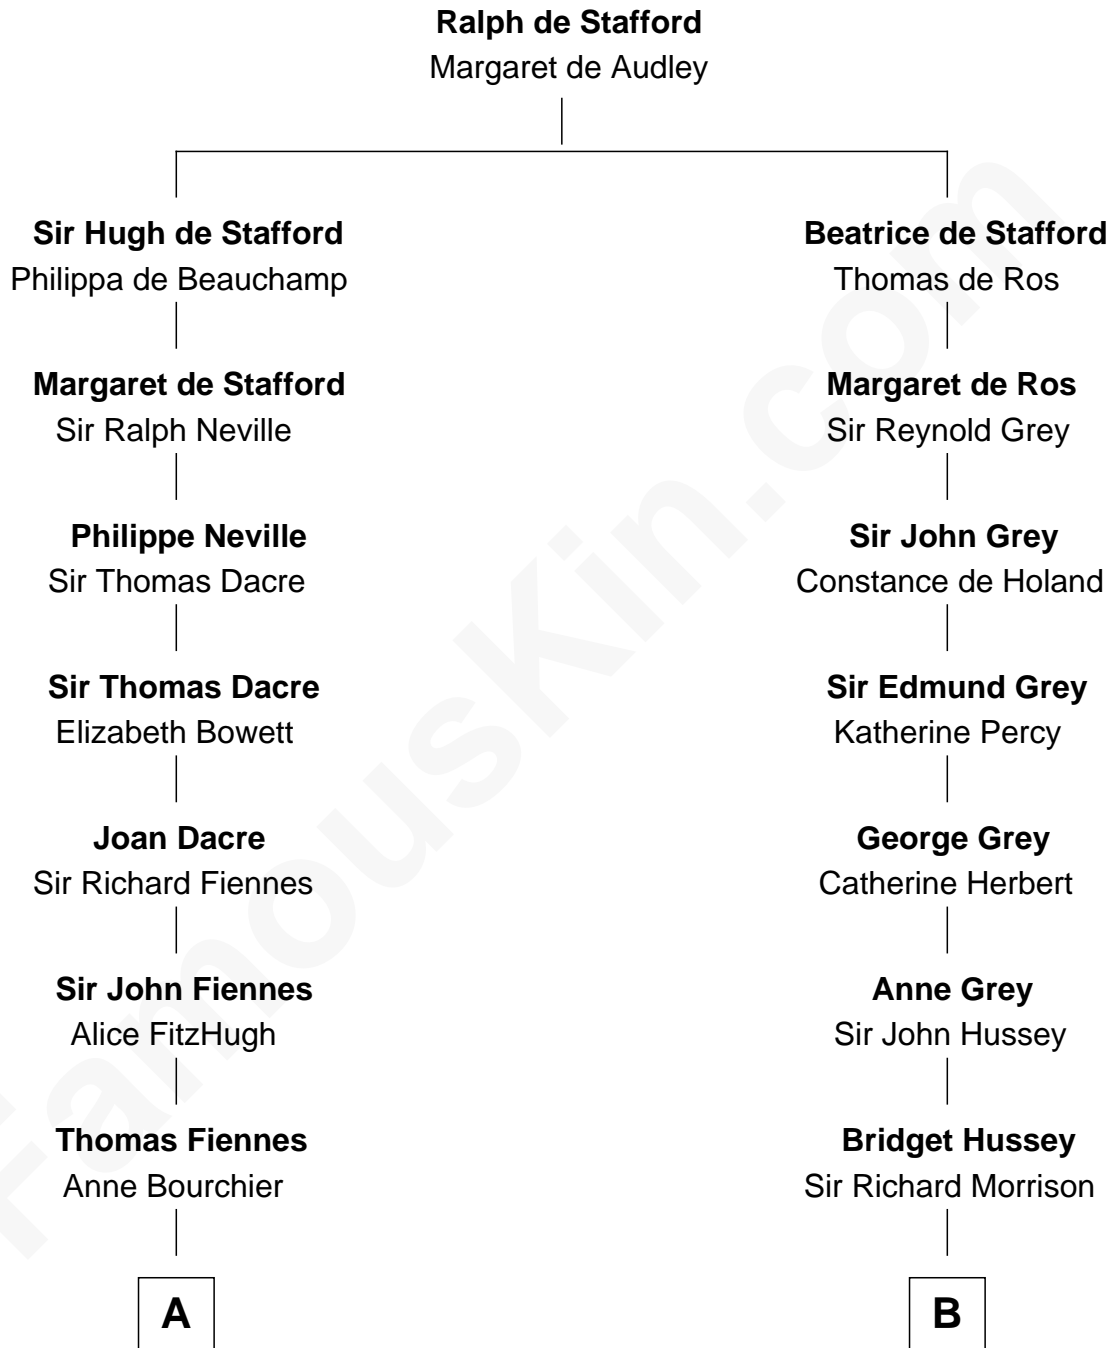

**FamousKin.com**  
**Relationship Chart of**  
**Frank Lloyd Wright**  
*American Architect*

12th cousin 8 times removed of

**George Clinton**  
*4th U.S. Vice President*

**C**

—  
**Martha Hubbard**

David Wright

—  
**Rev. David Wright**

Abigail Goddard

—  
**William Carey Wright**

Anna Lloyd Jones

—  
**Frank Lloyd Wright**

*American Architect*

FamousKin.com