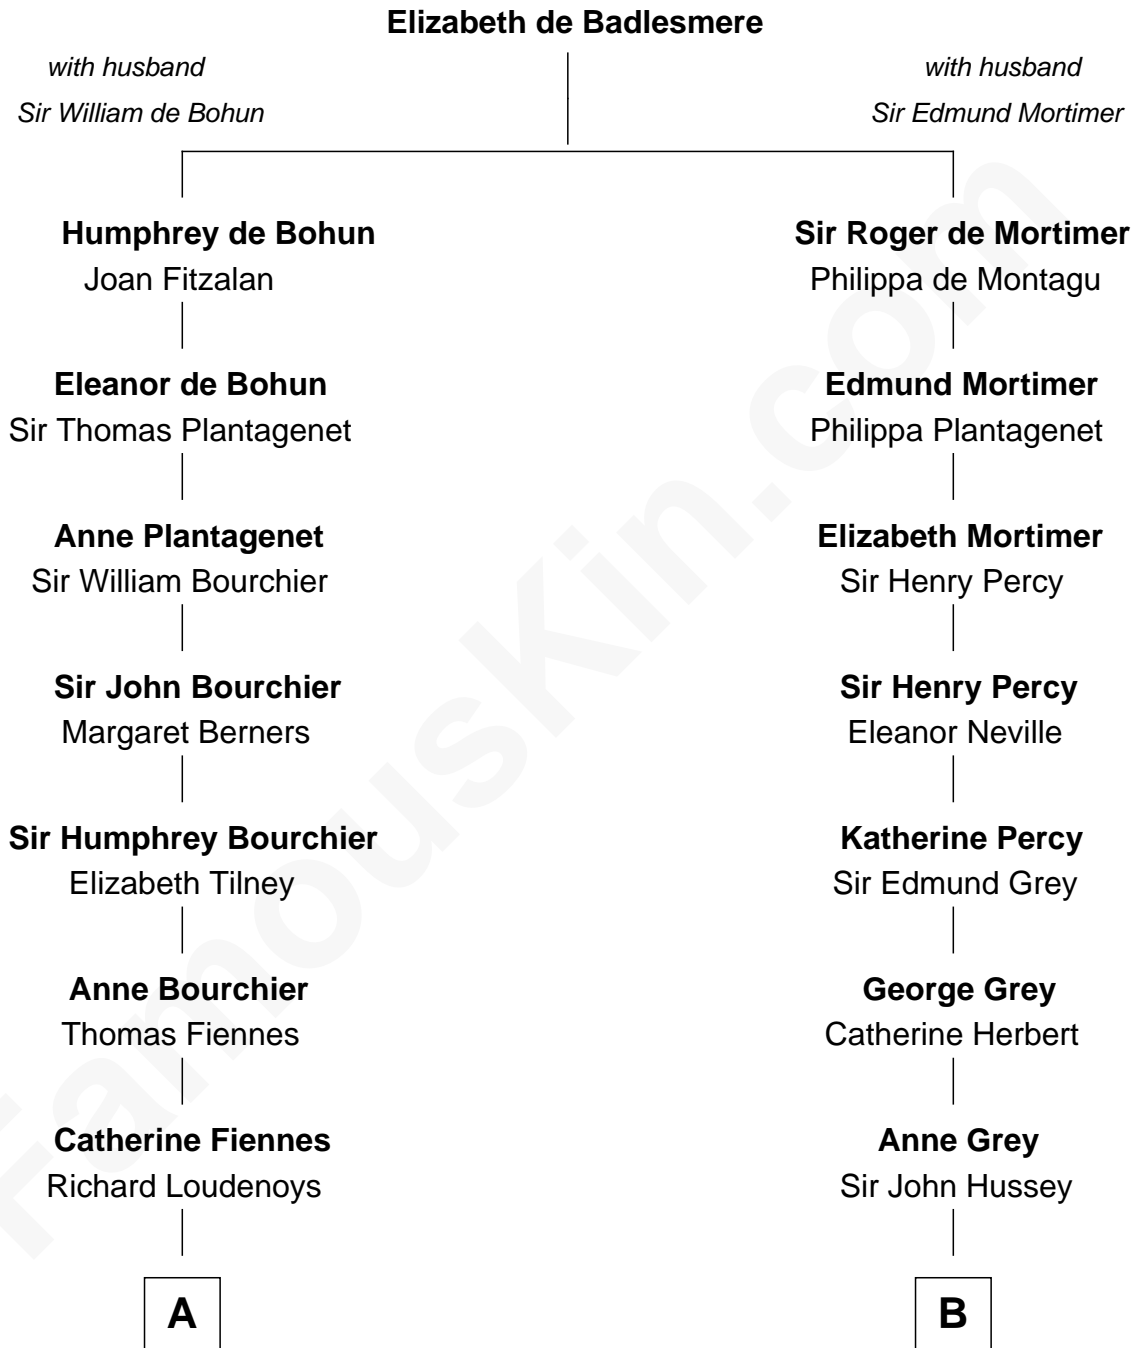

FamousKin.com

Relationship Chart of

Frank Lloyd Wright

American Architect

13th cousin 6 times removed of

George Clinton
4th U.S. Vice President

C

—
Rev. David Wright

Abigail Goddard

—
William Carey Wright

Anna Lloyd Jones

—
Frank Lloyd Wright

American Architect

FamousKin.com