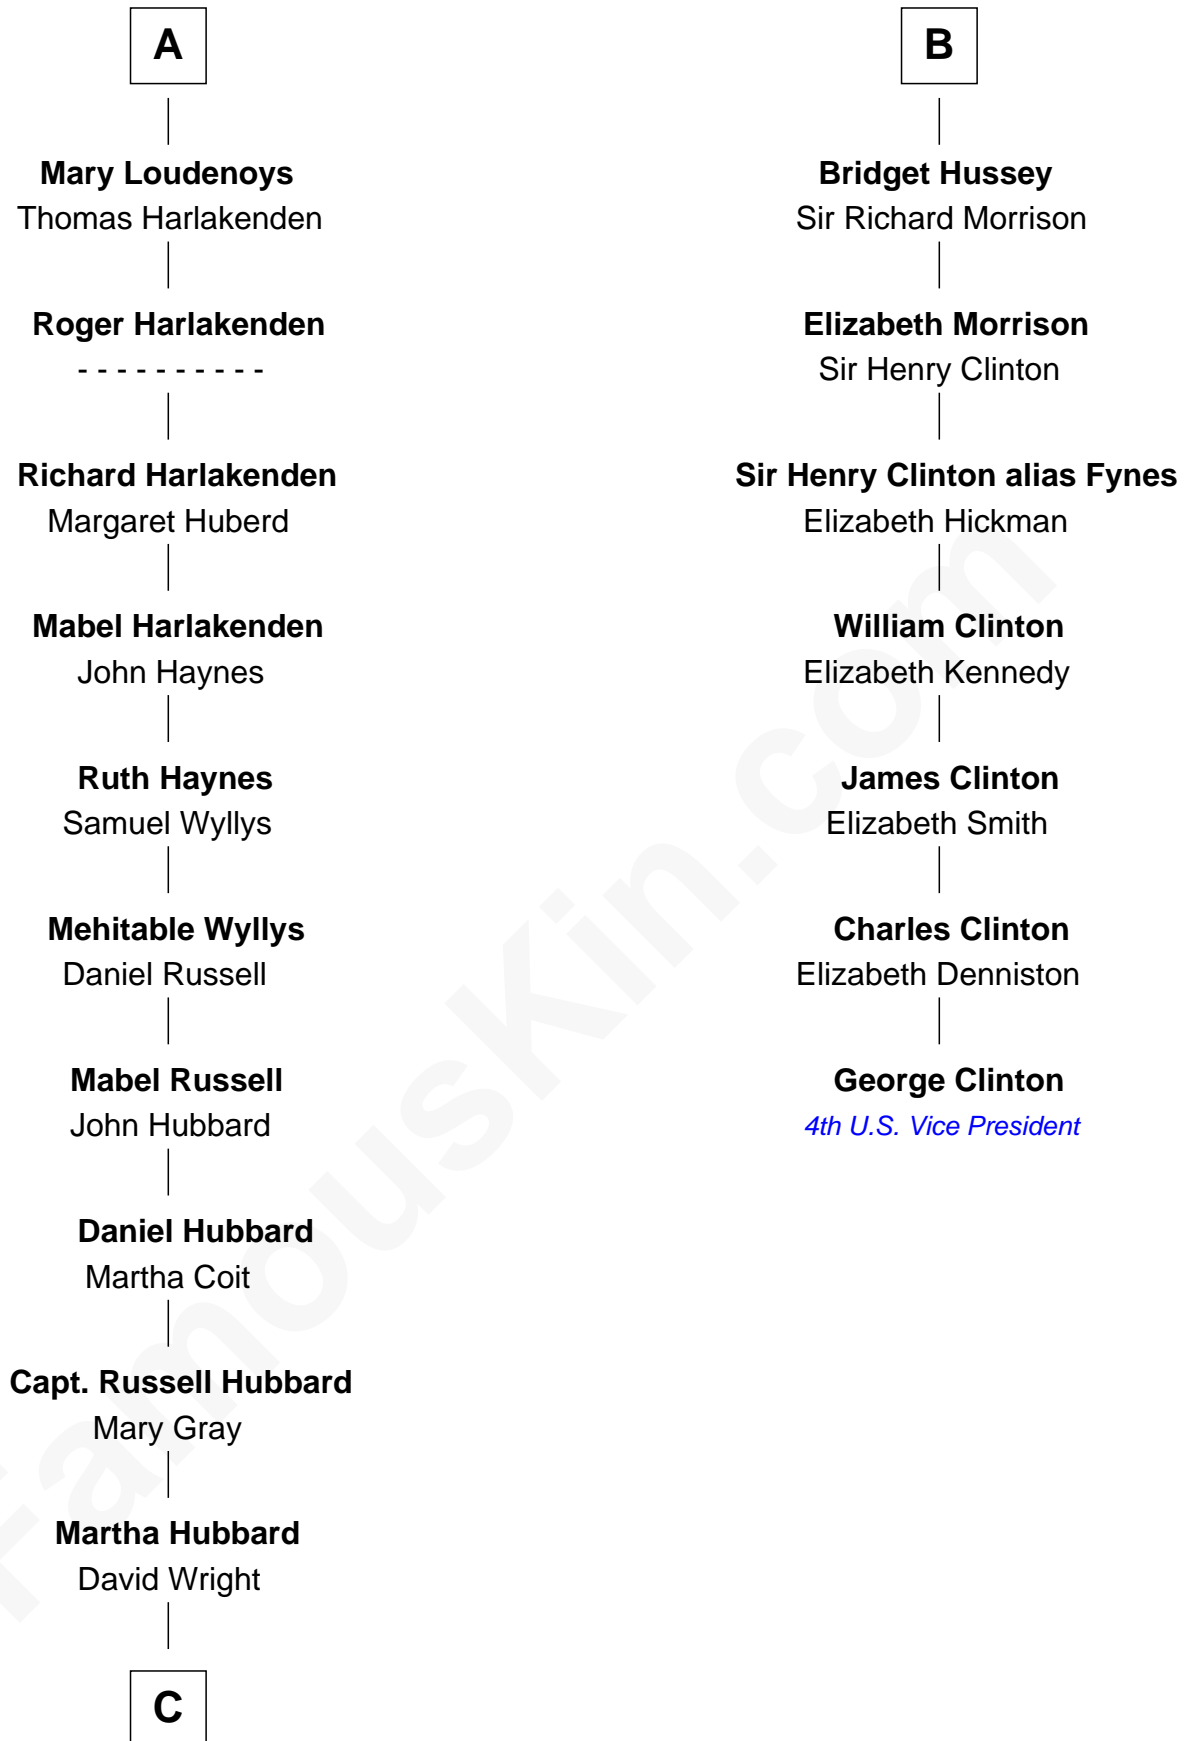

FamousKin.com

Relationship Chart of

Frank Lloyd Wright

American Architect

13th cousin 6 times removed of

George Clinton
4th U.S. Vice President

C

—
Rev. David Wright

Abigail Goddard

—
William Carey Wright

Anna Lloyd Jones

—
Frank Lloyd Wright

American Architect

FamousKin.com