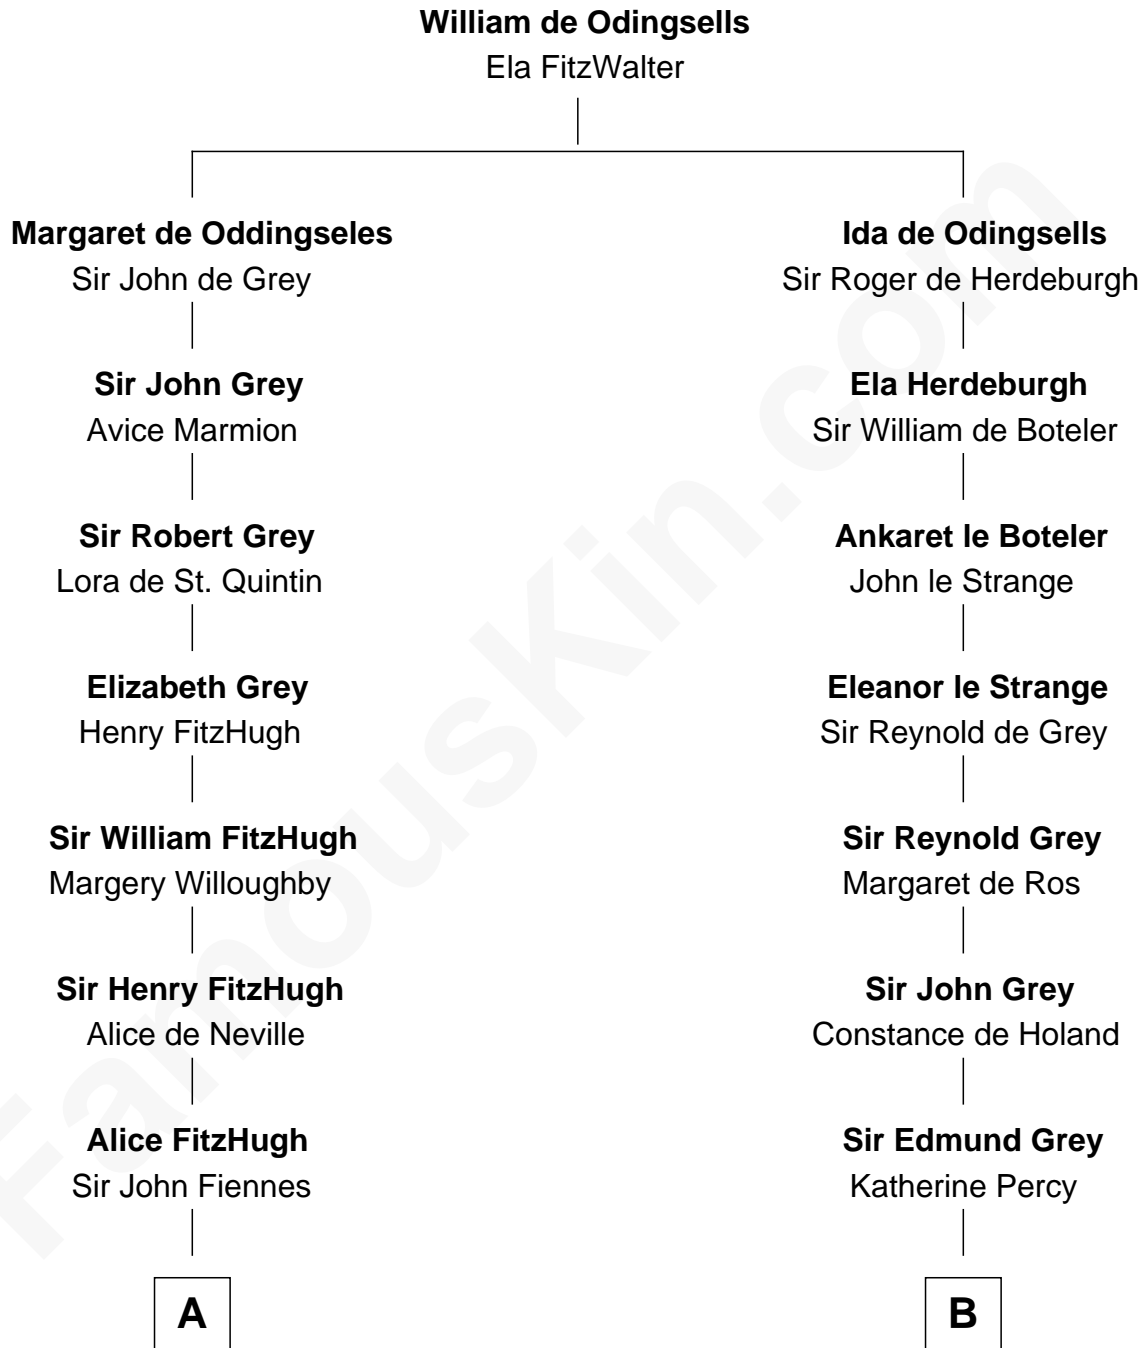

FamousKin.com
Relationship Chart of
Frank Lloyd Wright
American Architect

15th cousin 6 times removed of

George Clinton
4th U.S. Vice President

FamousKin.com