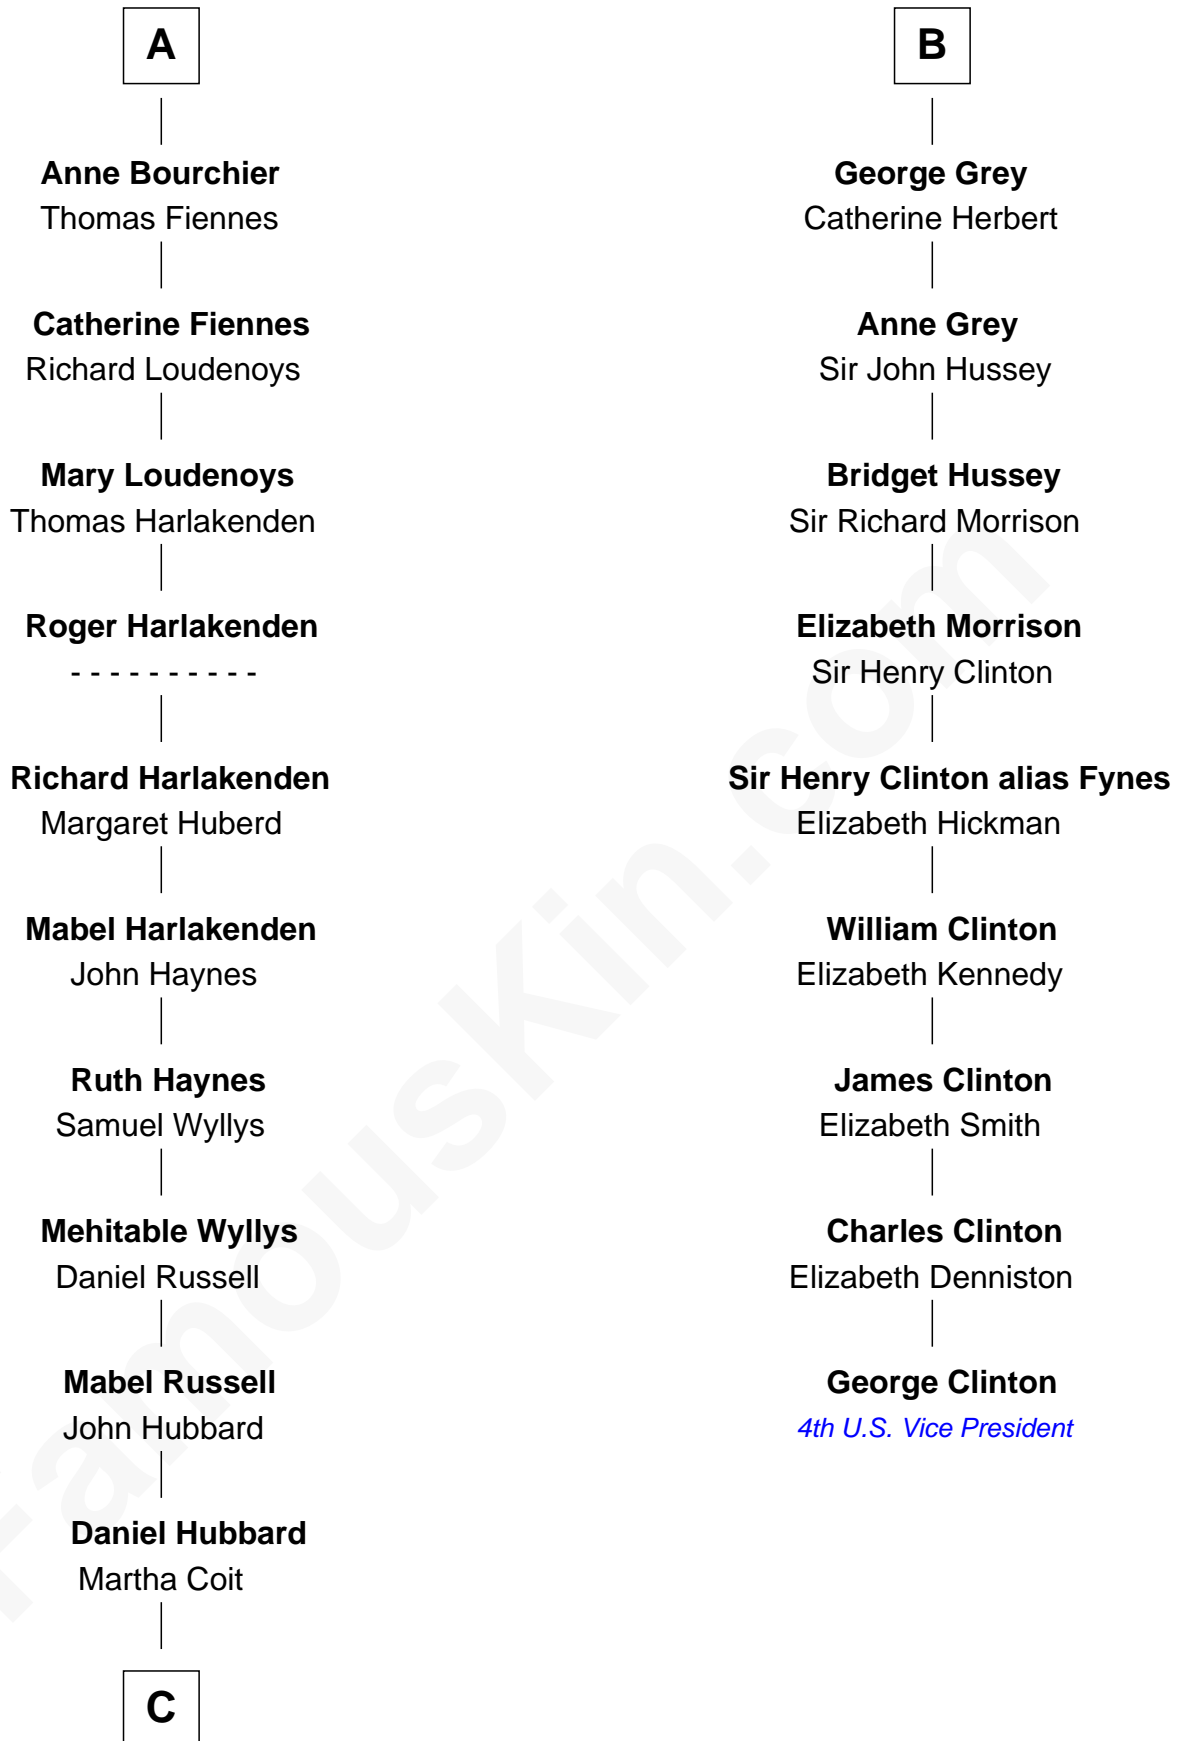

**FamousKin.com**  
**Relationship Chart of**  
**Frank Lloyd Wright**  
*American Architect*

15th cousin 6 times removed of  
**George Clinton**  
*4th U.S. Vice President*

**King Henry I of Navarre**  
 Blanche of Artois

FamousKin.com