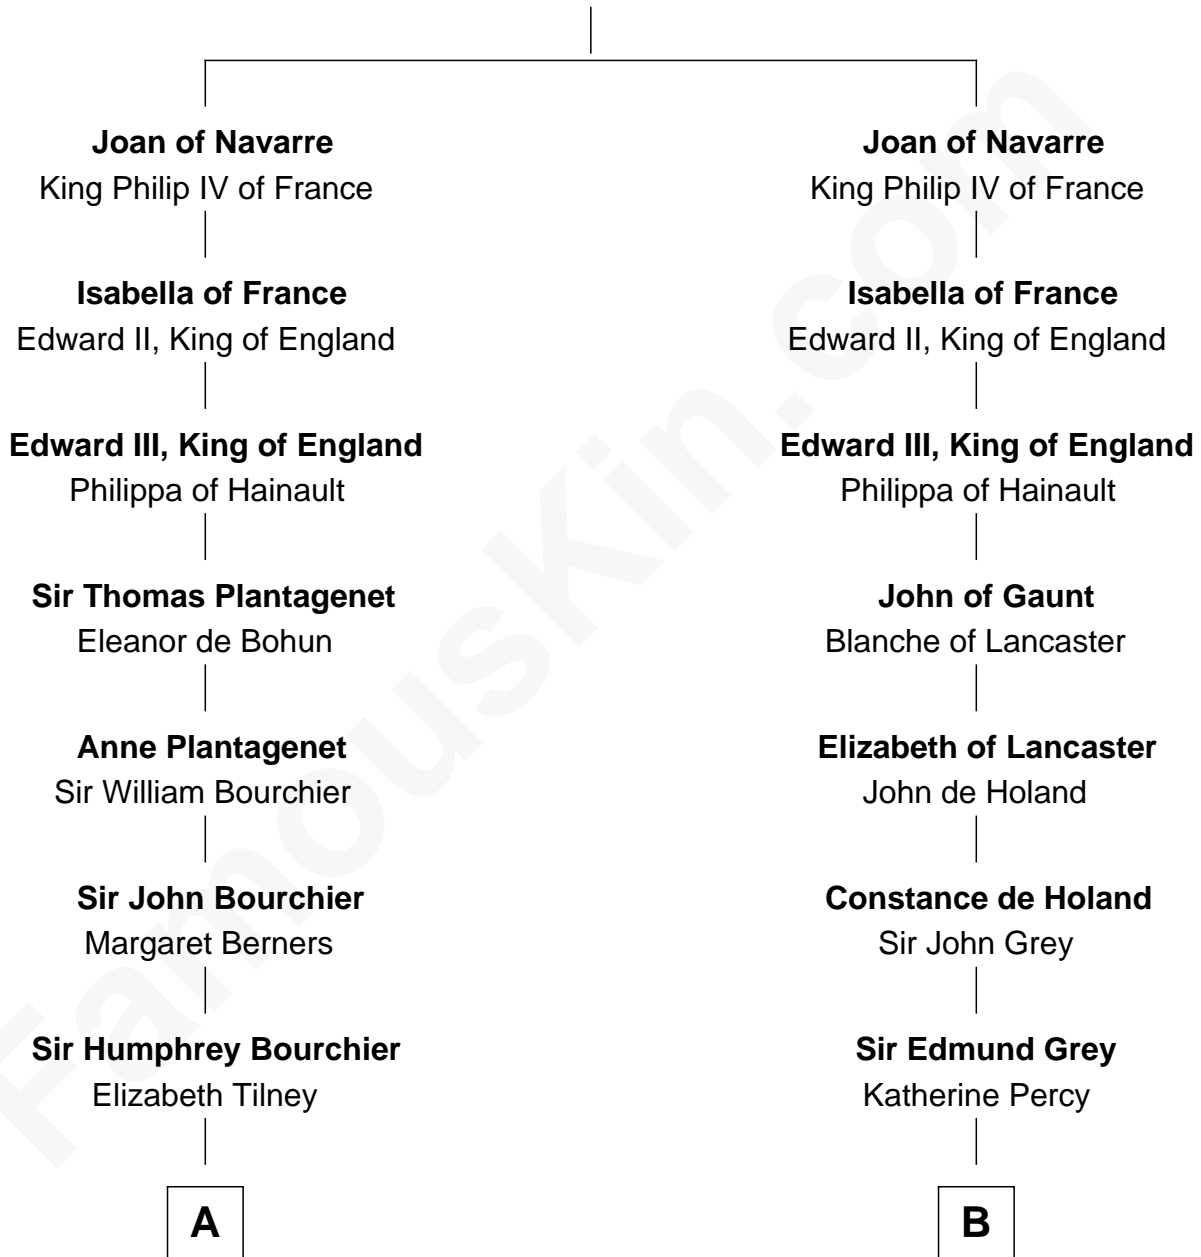

**FamousKin.com**  
**Relationship Chart of**  
**Frank Lloyd Wright**  
*American Architect*

15th cousin 6 times removed of  
**George Clinton**  
*4th U.S. Vice President*

**King Henry I of Navarre**  
 Blanche of Artois

FamousKin.com