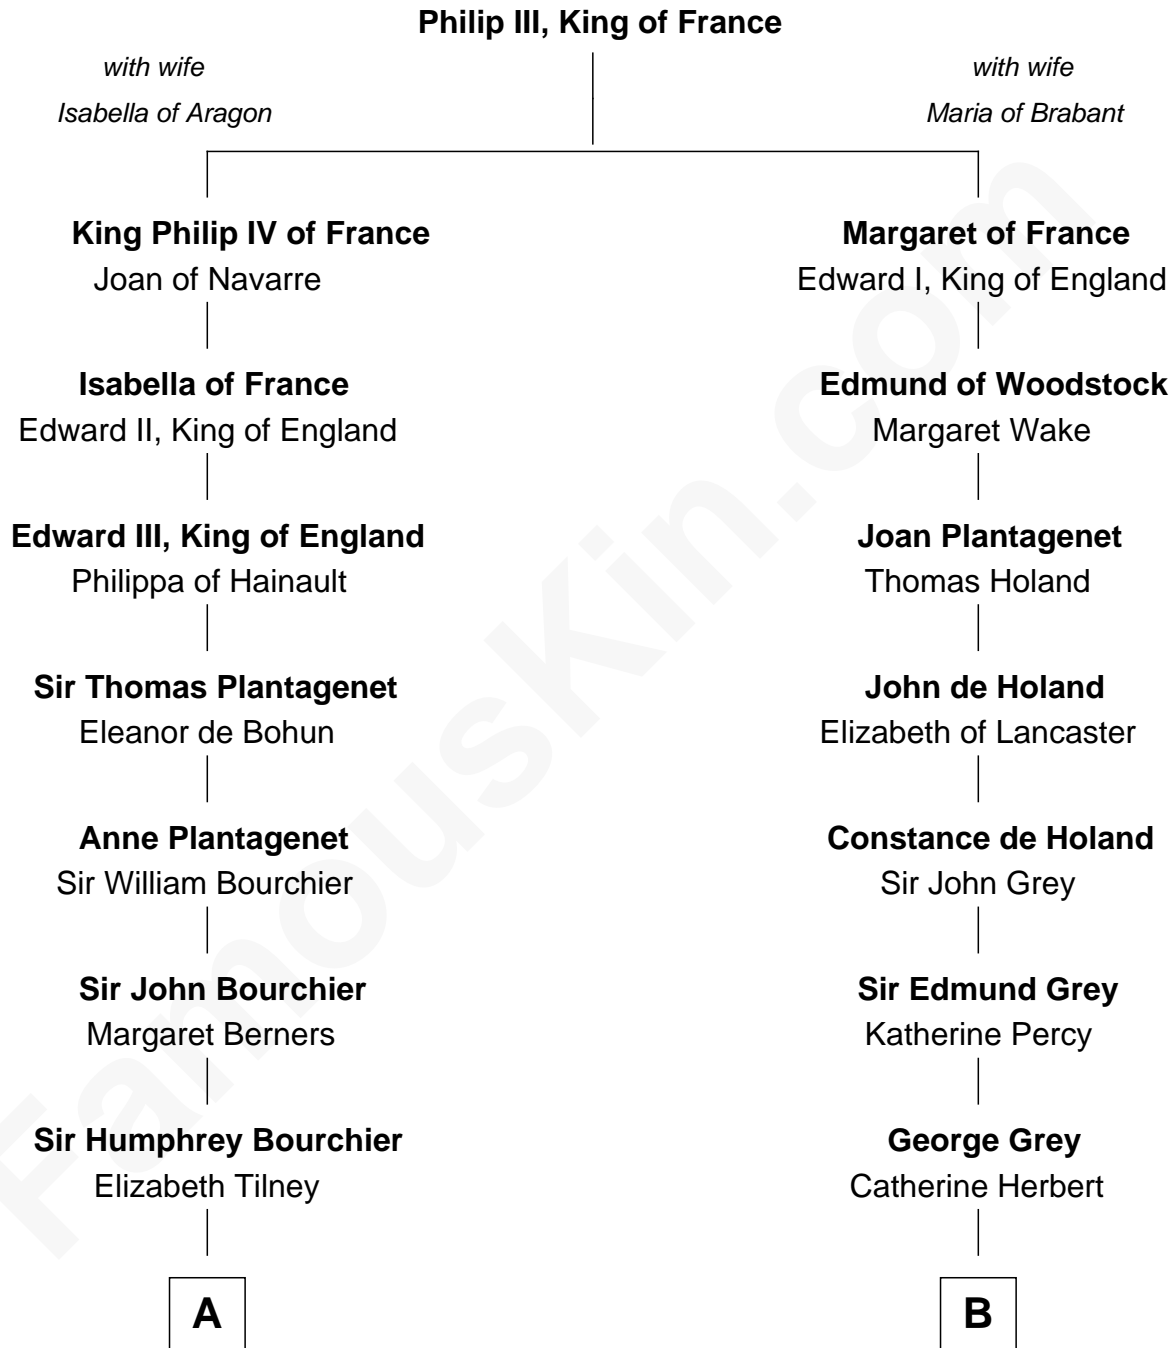

**FamousKin.com**  
**Relationship Chart of**  
**Frank Lloyd Wright**  
*American Architect*

14th cousin 7 times removed of

**George Clinton**  
*4th U.S. Vice President*

FamousKin.com