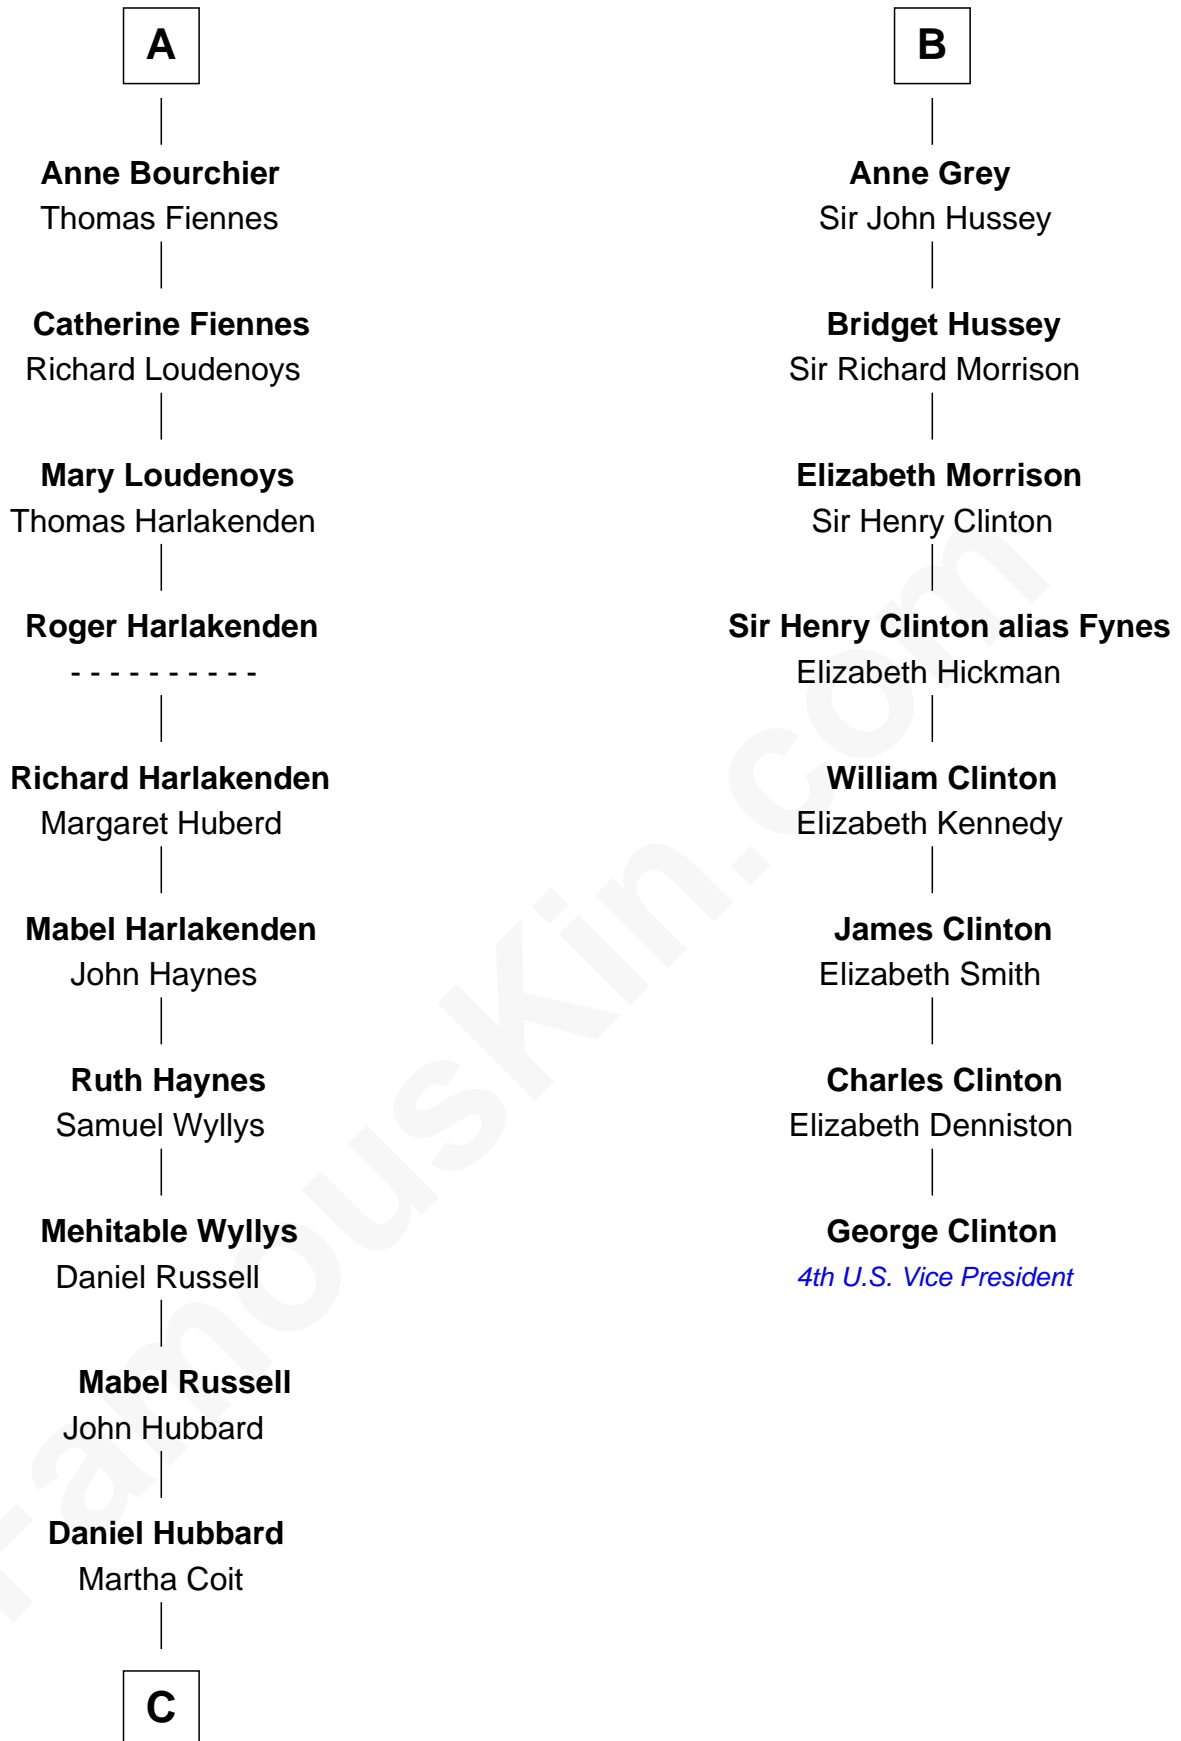

**FamousKin.com**  
**Relationship Chart of**  
**Frank Lloyd Wright**  
*American Architect*

14th cousin 7 times removed of

**George Clinton**  
*4th U.S. Vice President*

FamousKin.com