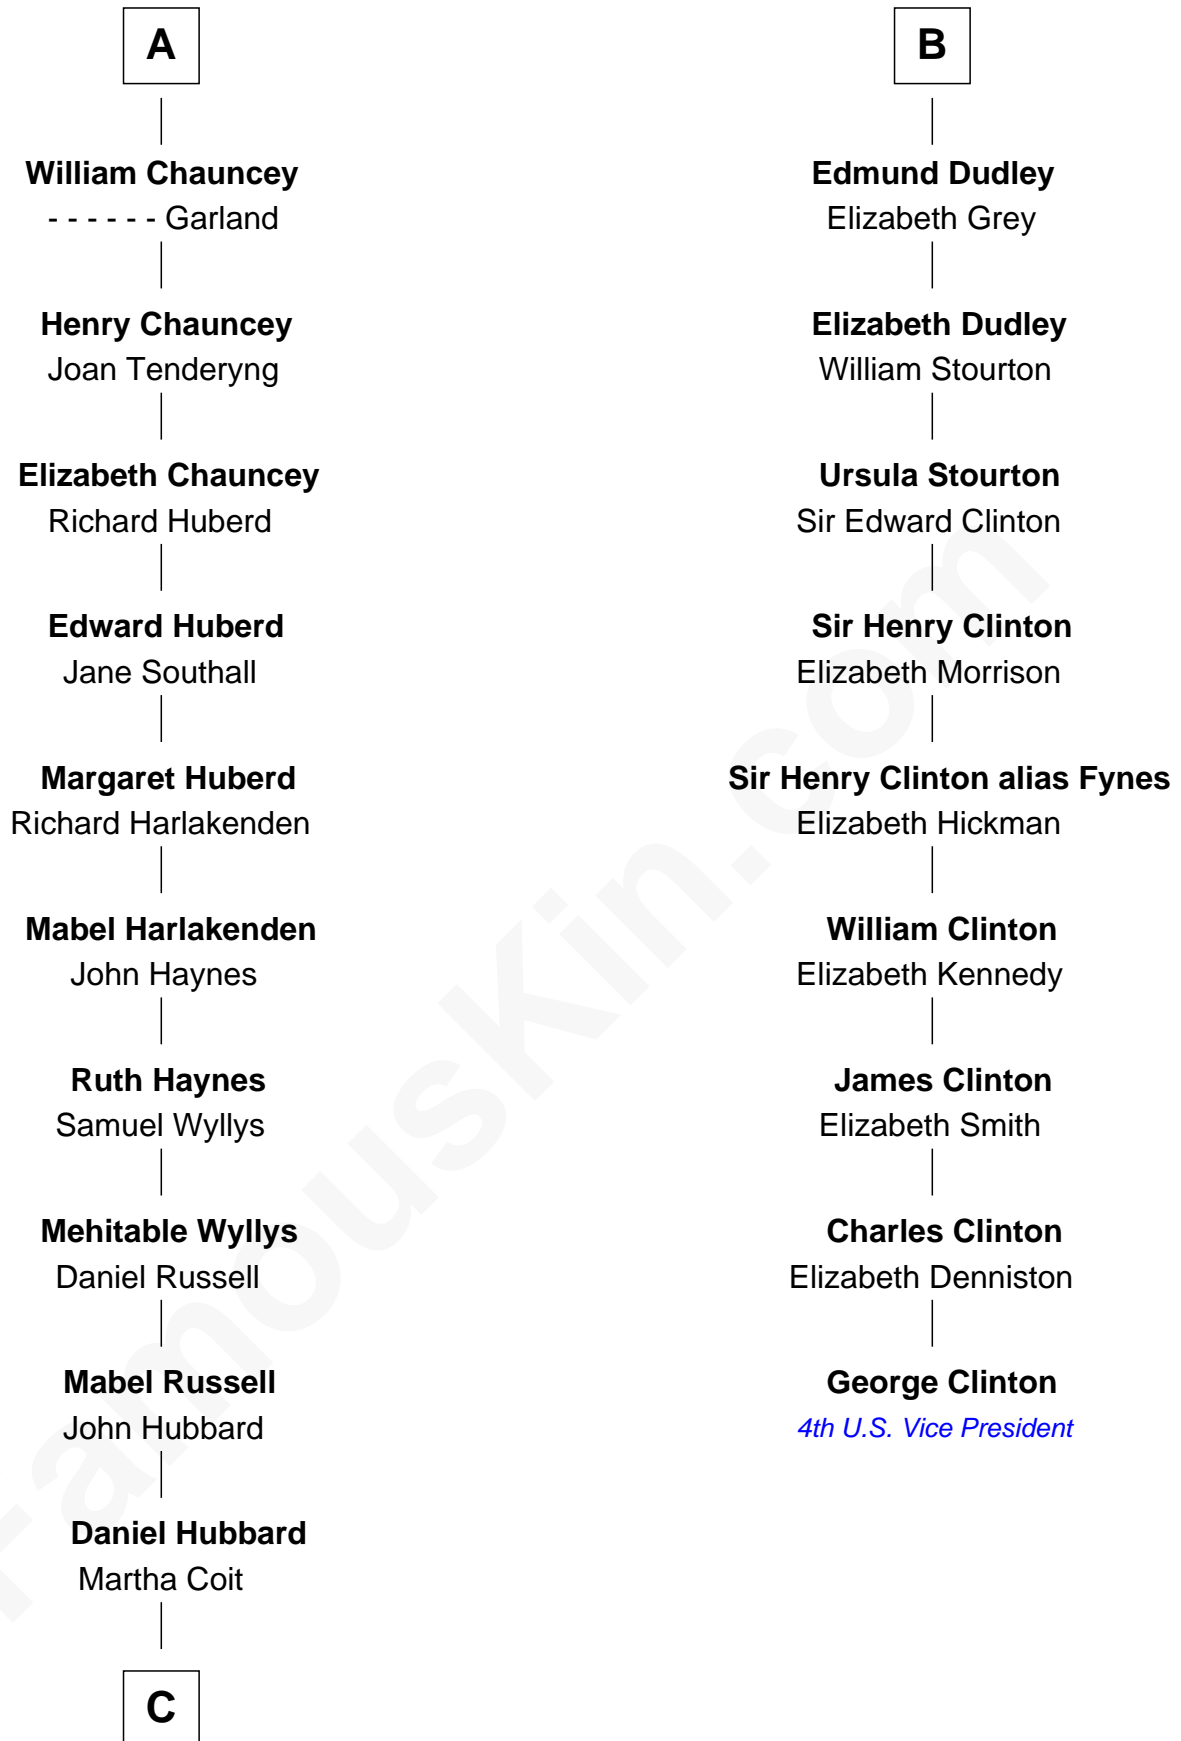

FamousKin.com
Relationship Chart of
Frank Lloyd Wright
American Architect

15th cousin 6 times removed of
George Clinton
4th U.S. Vice President

Sir William de Ferrers
 Agnes of Chester

FamousKin.com