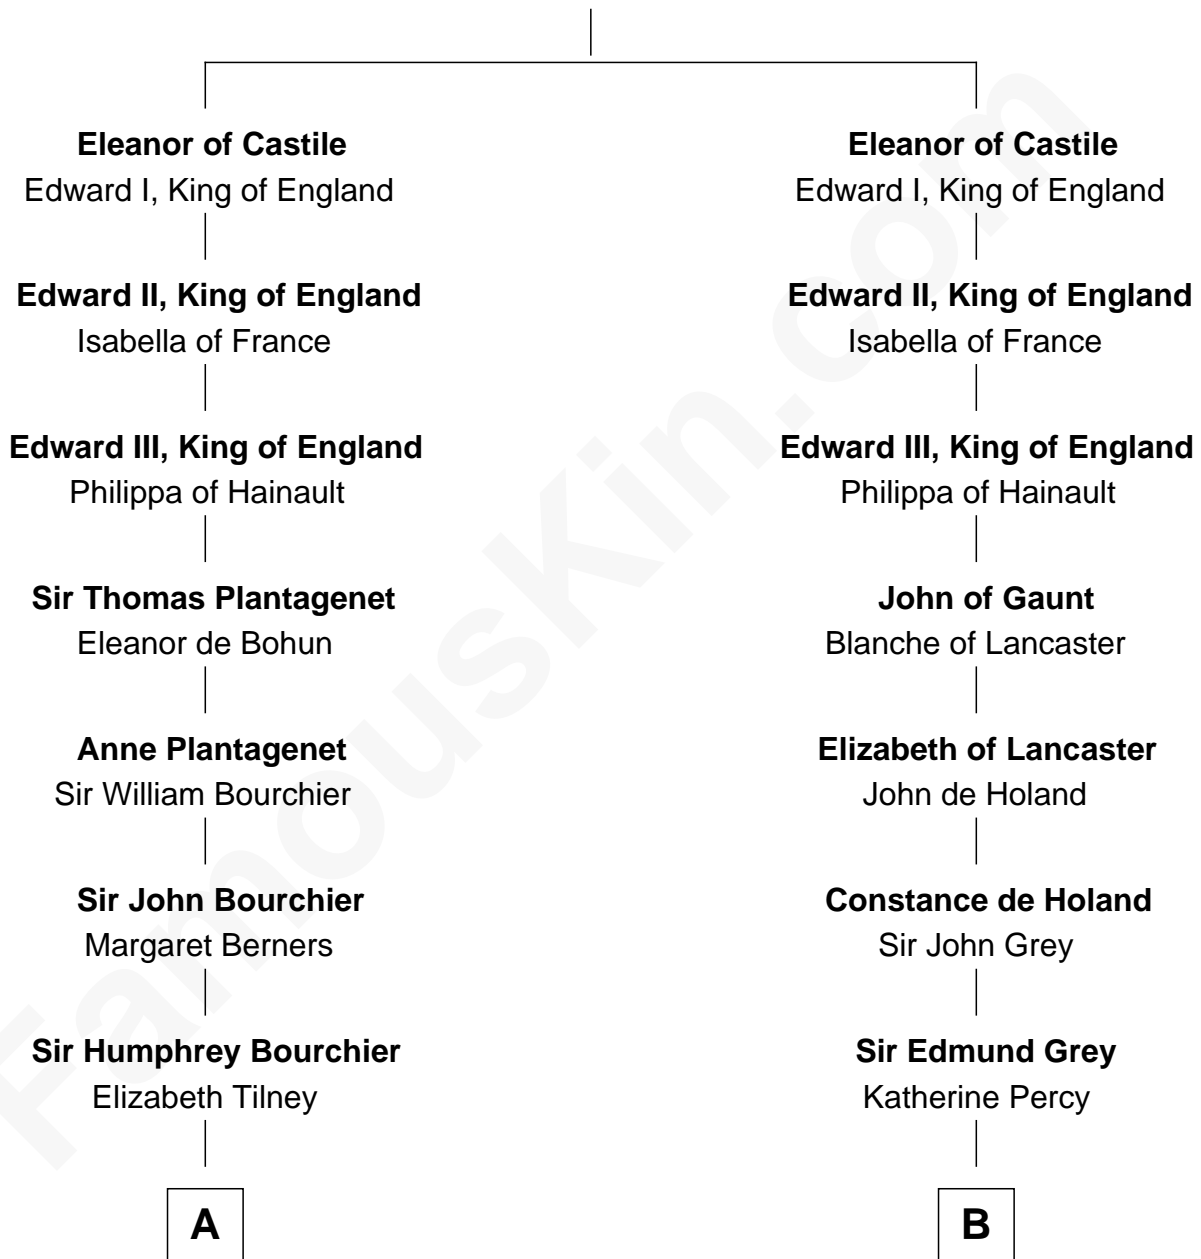

FamousKin.com
Relationship Chart of
Frank Lloyd Wright
American Architect

15th cousin 6 times removed of
George Clinton
4th U.S. Vice President

Ferdinand III, King of Castile
 Joanna of Ponthieu

FamousKin.com