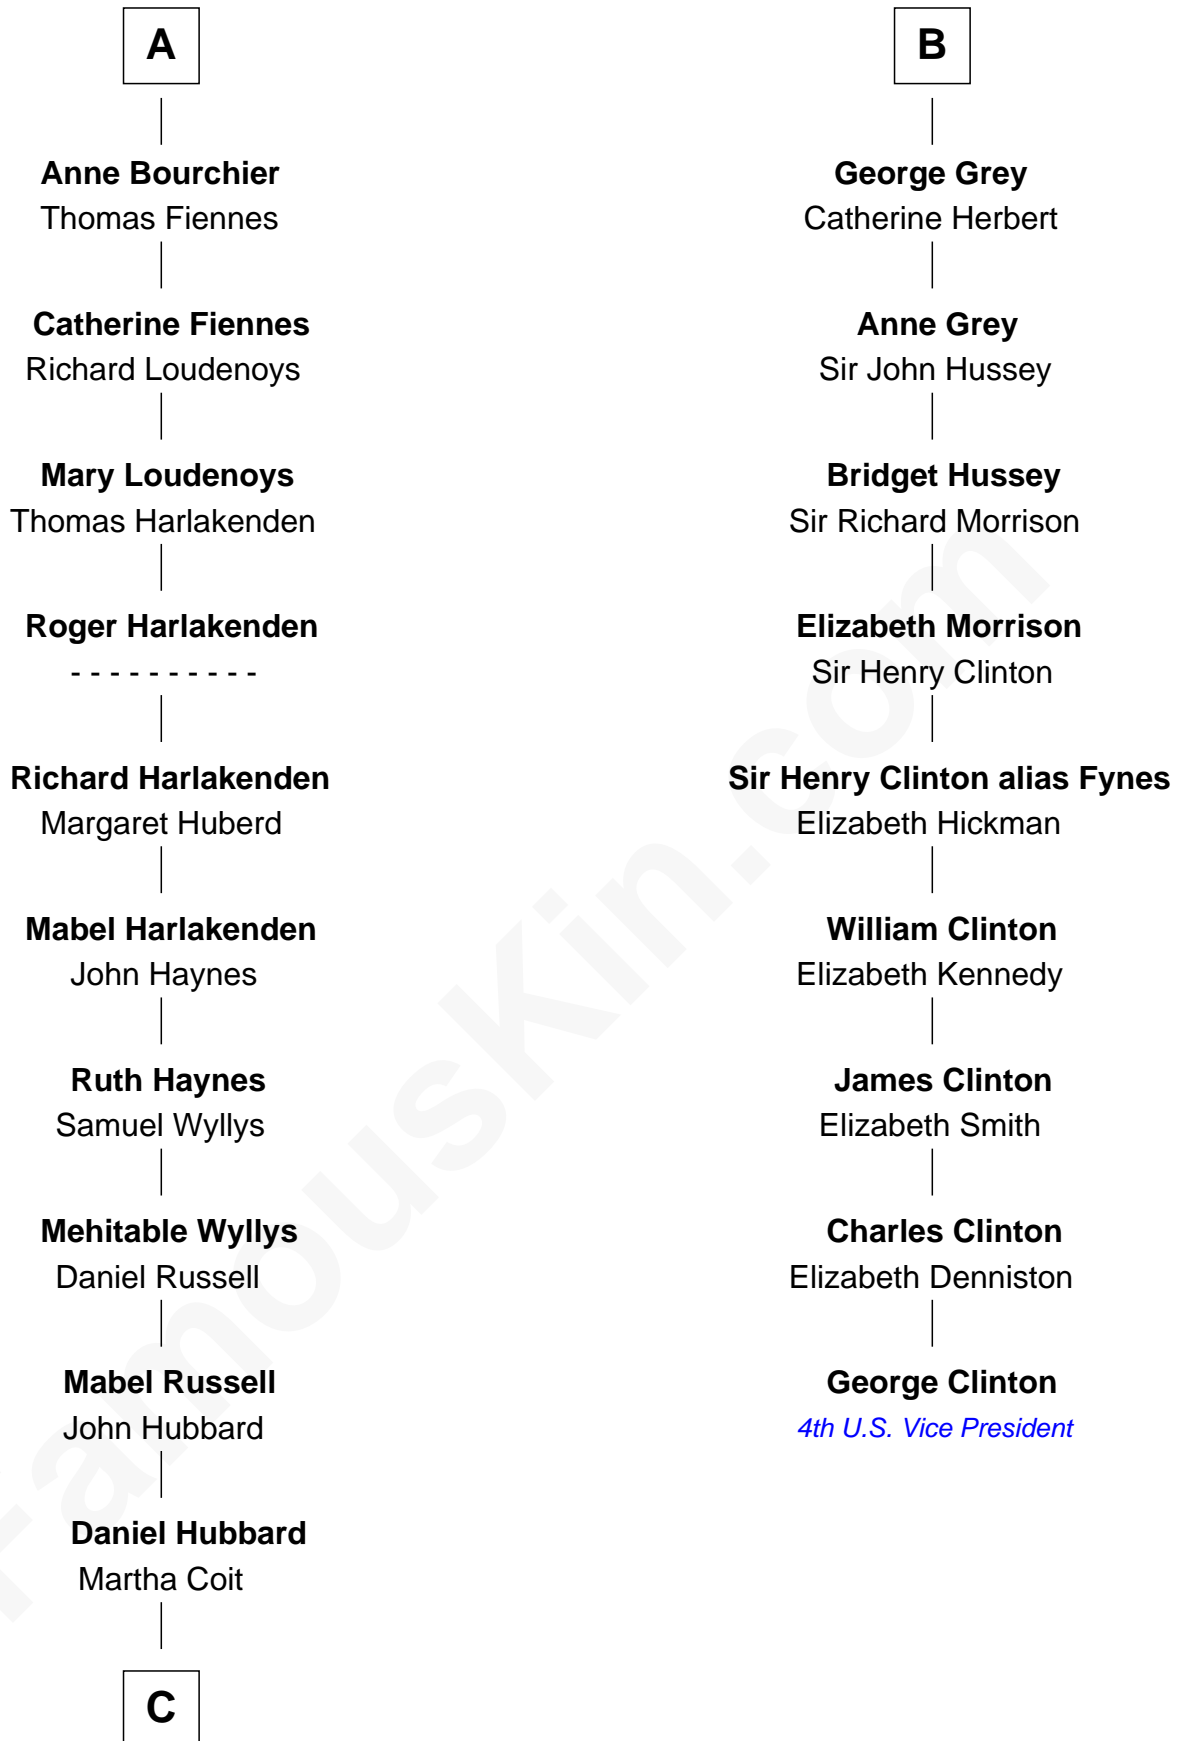

FamousKin.com
Relationship Chart of
Frank Lloyd Wright
American Architect

15th cousin 6 times removed of
George Clinton
4th U.S. Vice President

Ferdinand III, King of Castile
 Joanna of Ponthieu

FamousKin.com