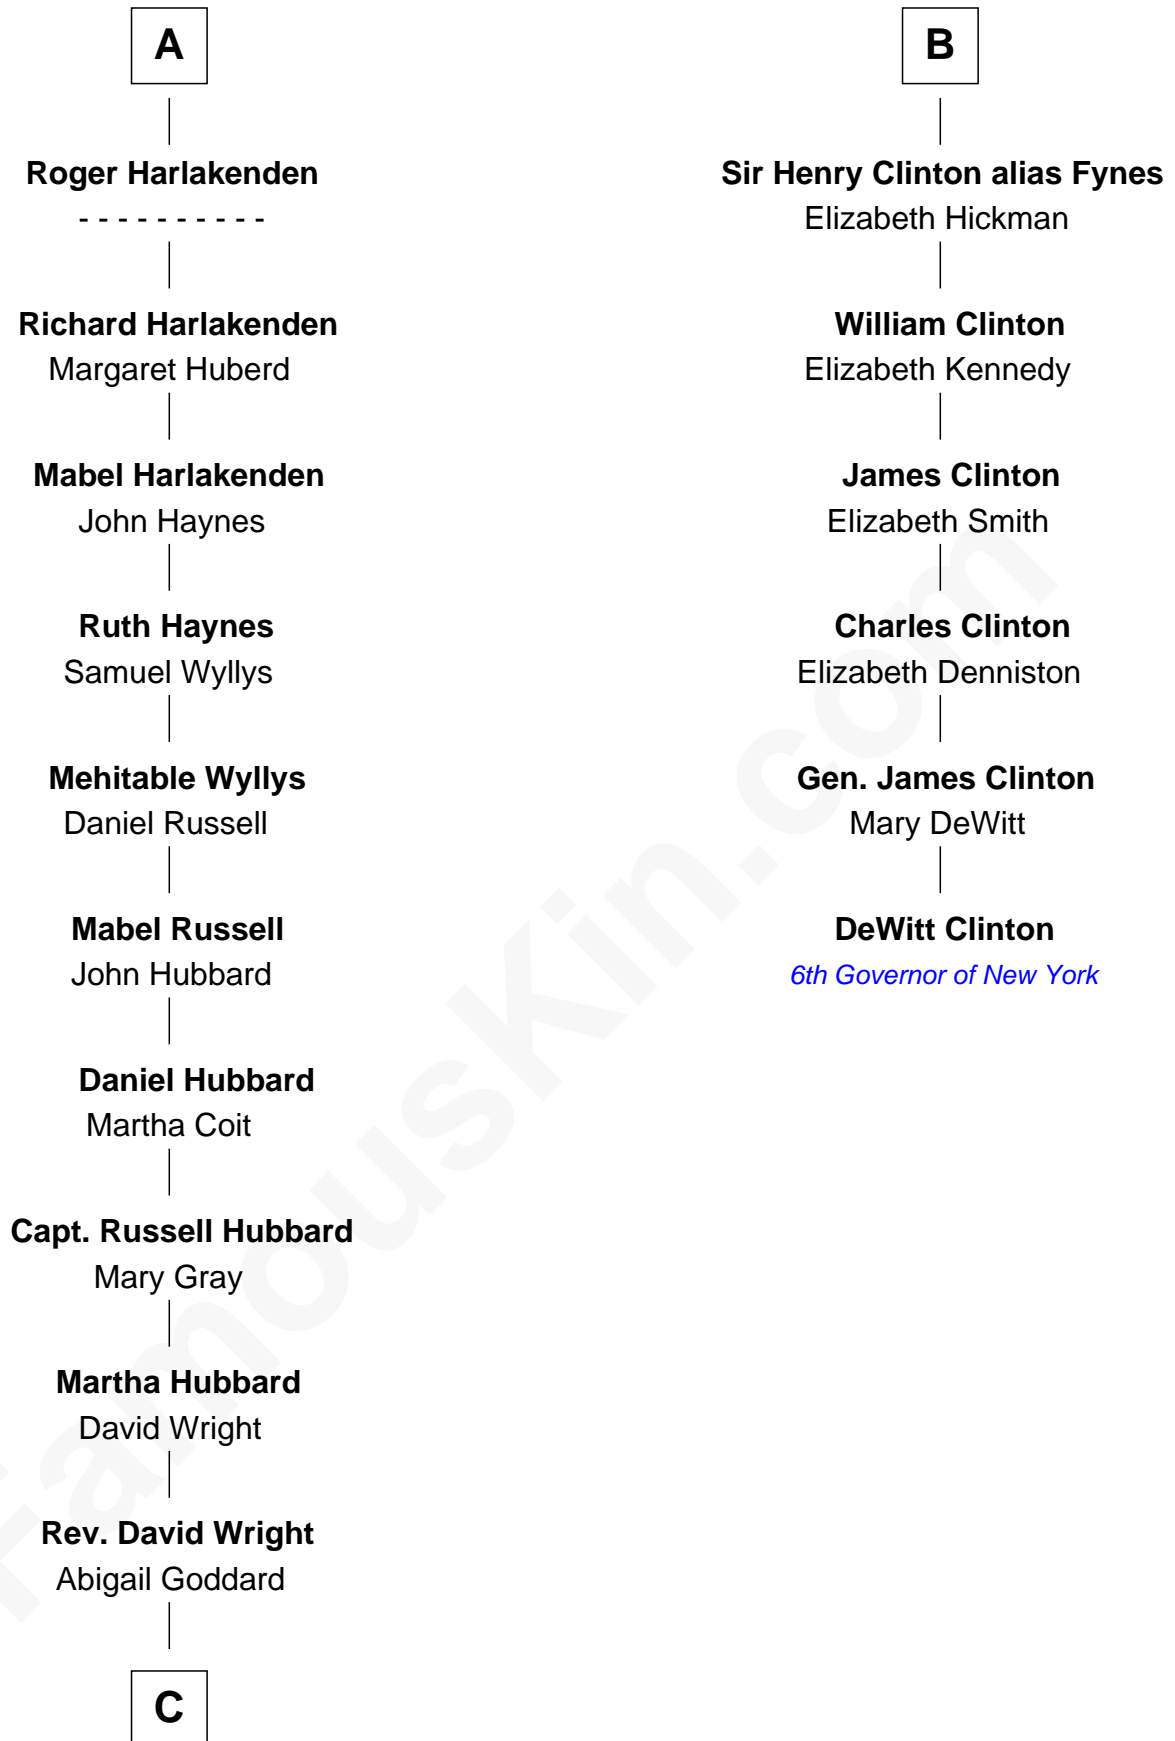

FamousKin.com
Relationship Chart of
Frank Lloyd Wright
American Architect

12th cousin 6 times removed of

DeWitt Clinton
6th Governor of New York

C

William Carey Wright

Anna Lloyd Jones

Frank Lloyd Wright

American Architect

FamousKin.com