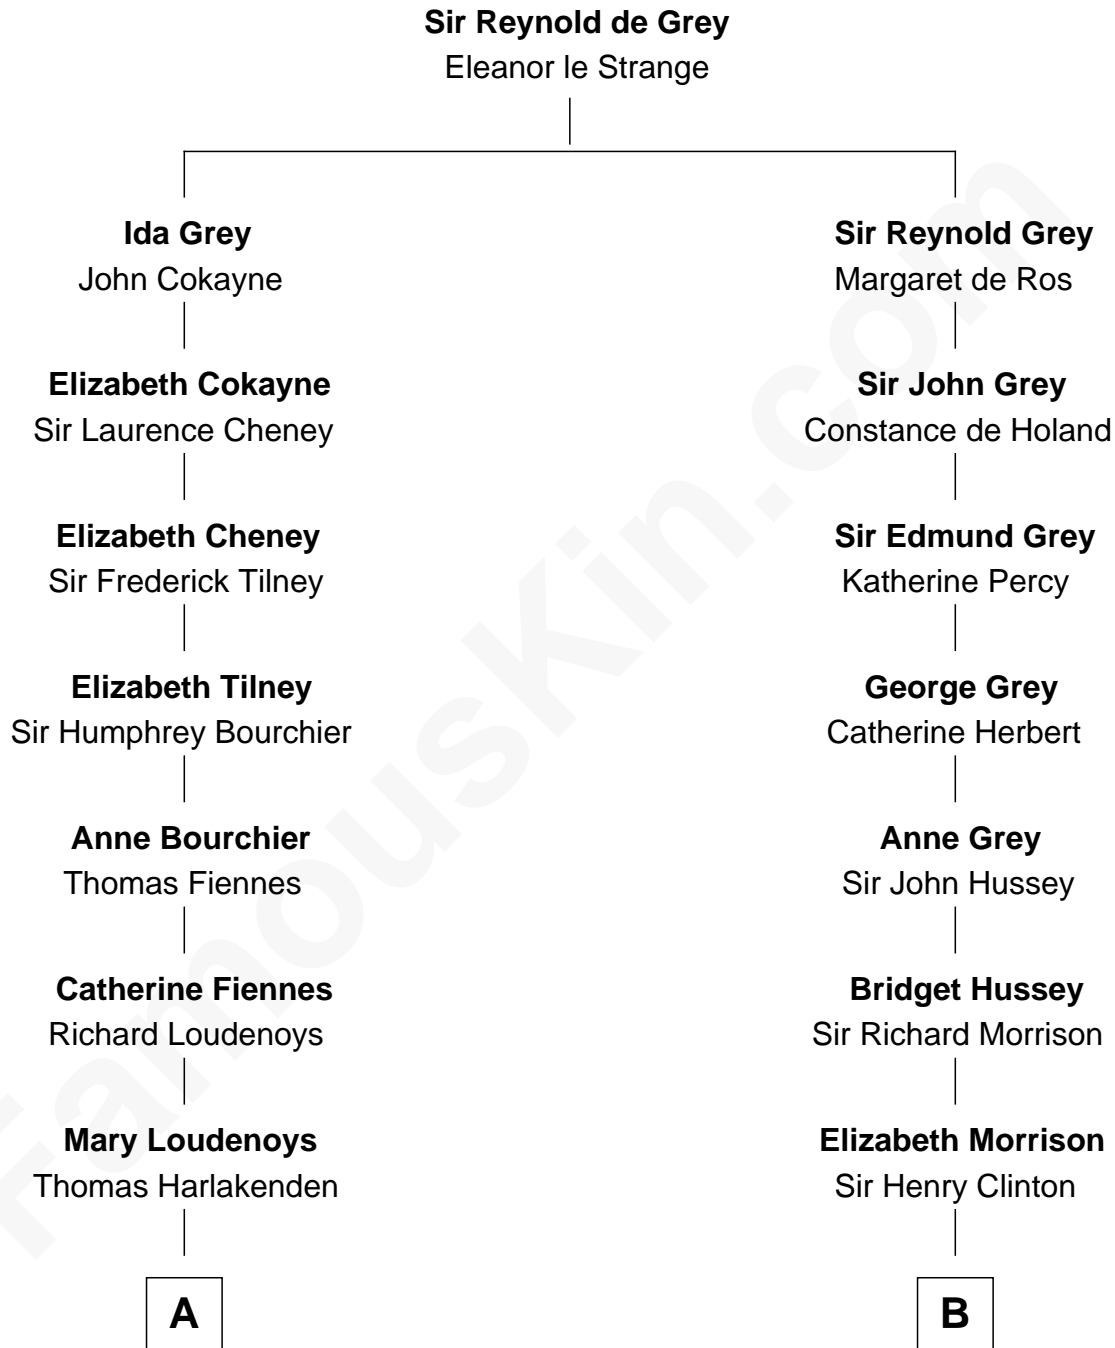

FamousKin.com
Relationship Chart of
Frank Lloyd Wright
American Architect

12th cousin 6 times removed of

DeWitt Clinton
6th Governor of New York

C

William Carey Wright

Anna Lloyd Jones

Frank Lloyd Wright

American Architect

FamousKin.com