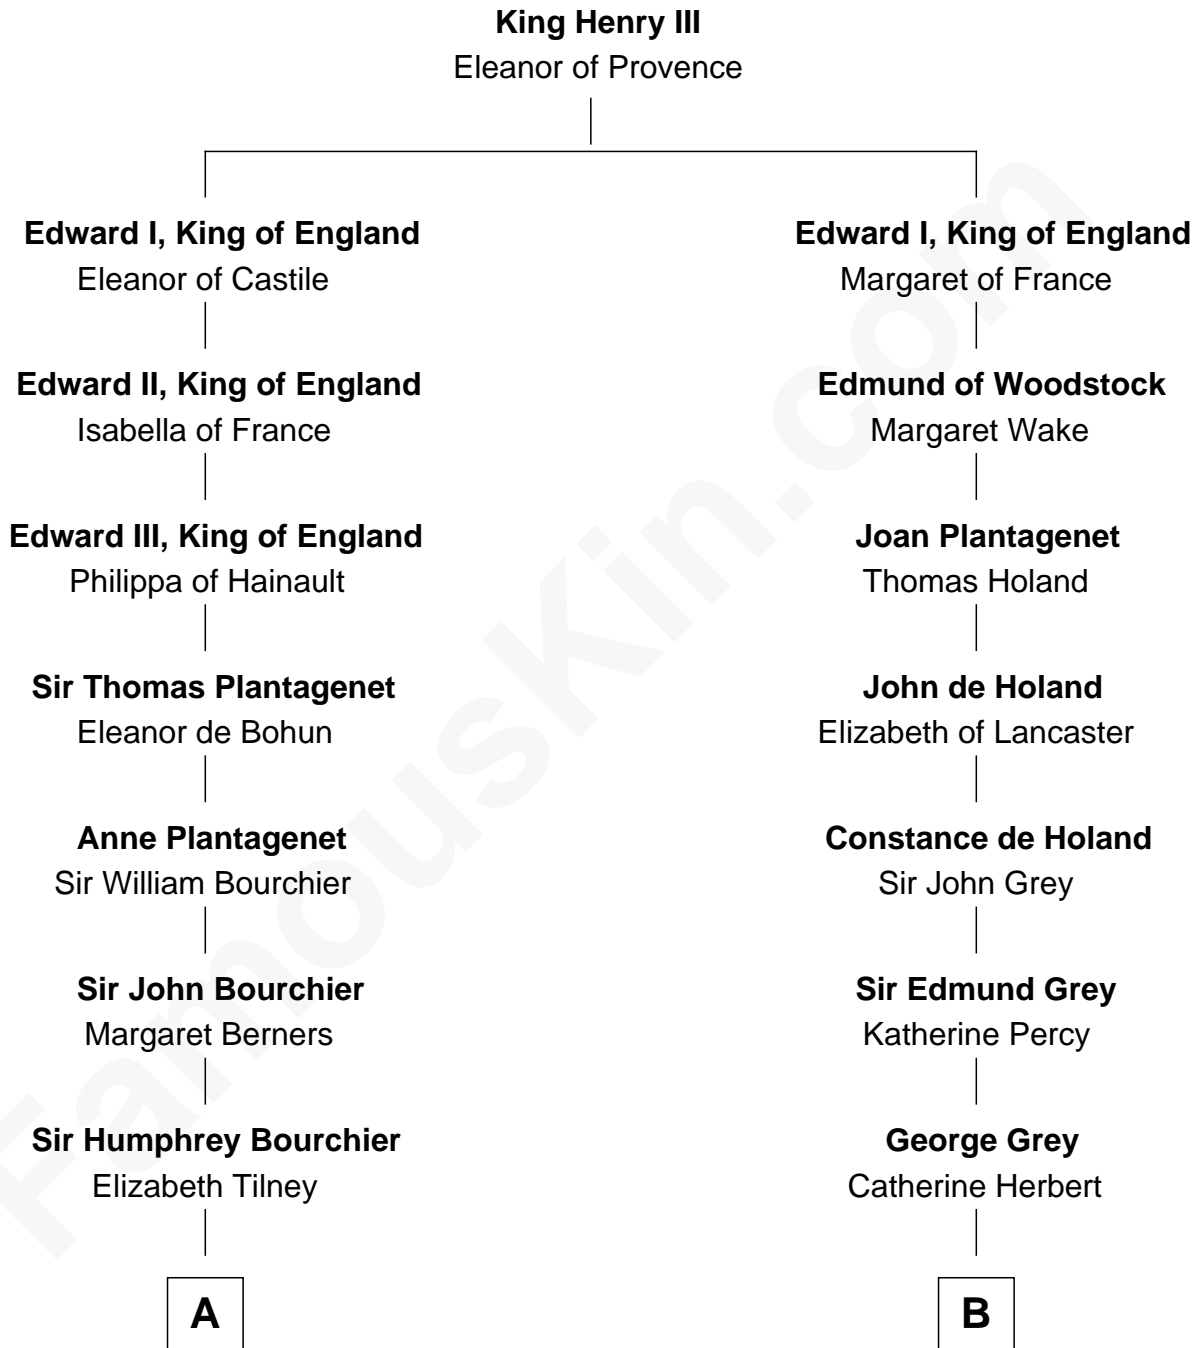

FamousKin.com
Relationship Chart of
Frank Lloyd Wright
American Architect

15th cousin 6 times removed of

DeWitt Clinton
6th Governor of New York

FamousKin.com