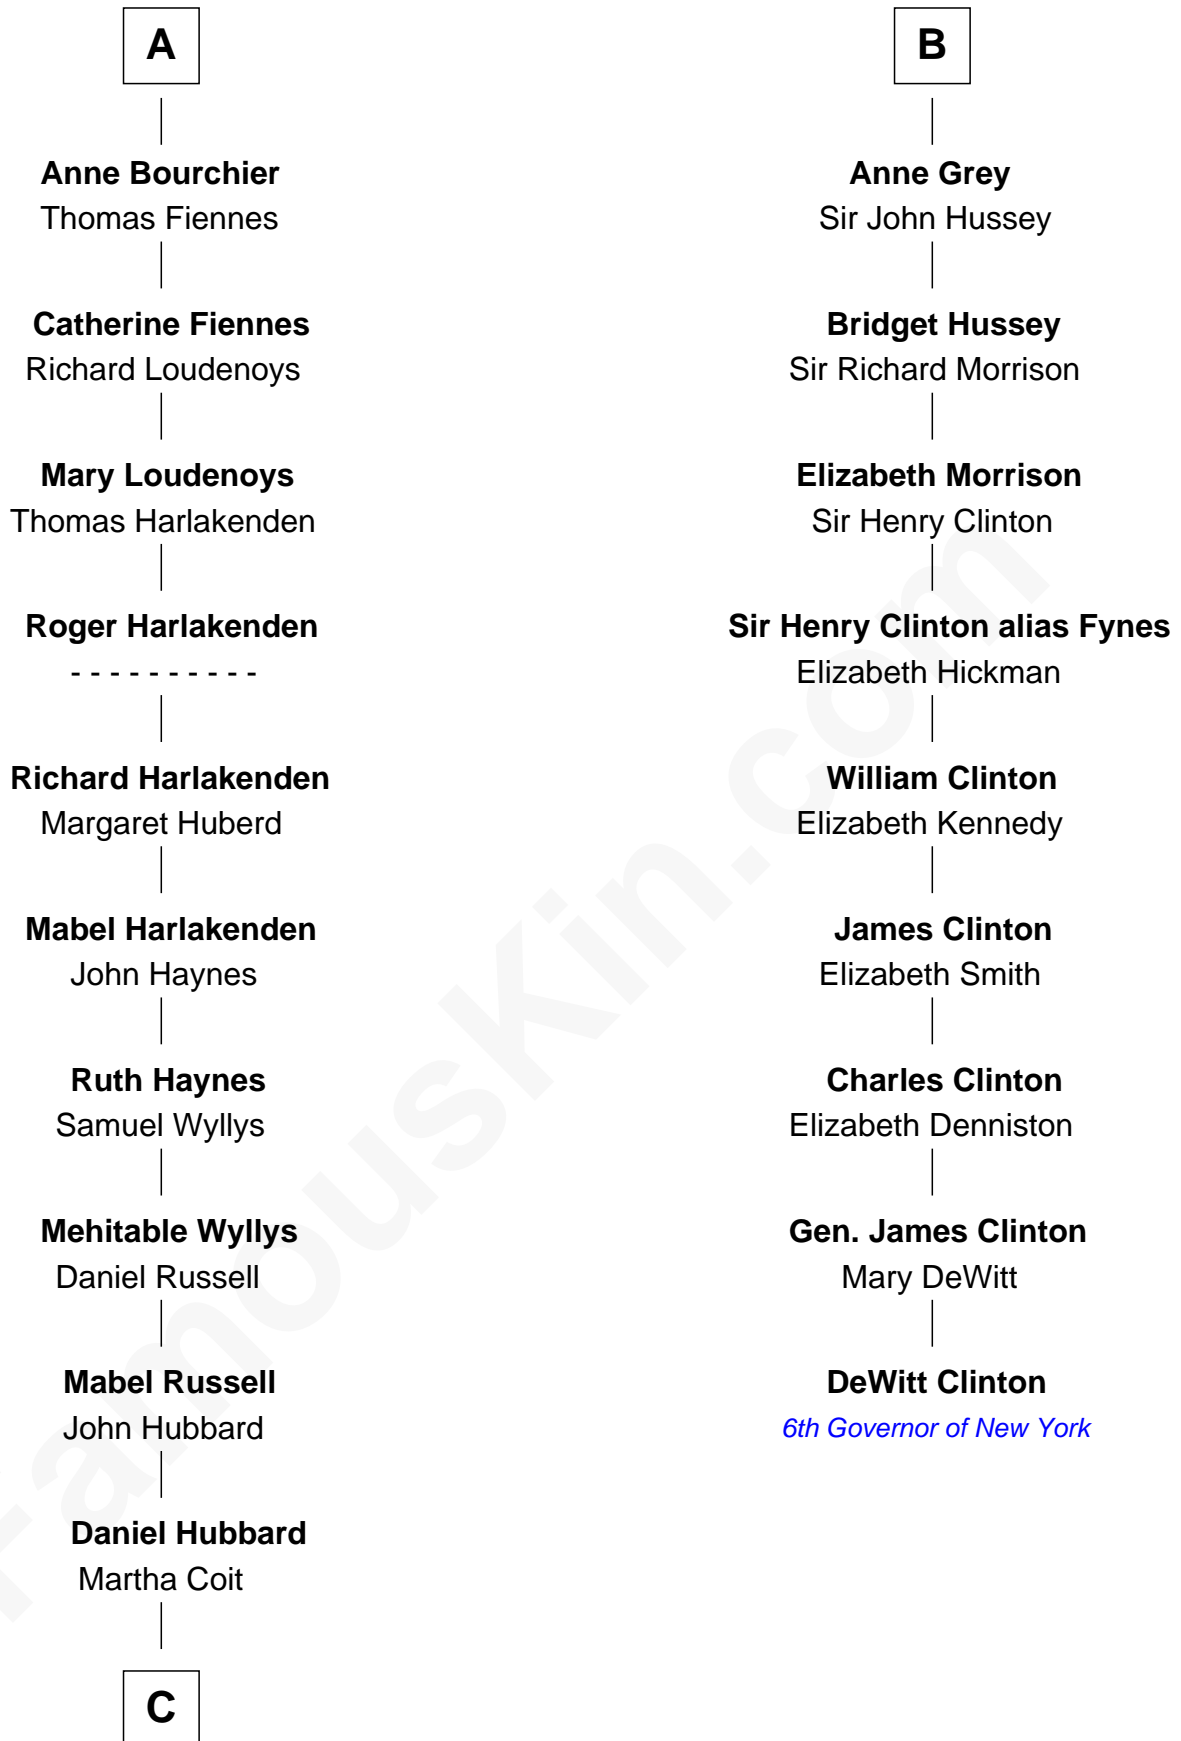

FamousKin.com
Relationship Chart of
Frank Lloyd Wright
American Architect

15th cousin 6 times removed of

DeWitt Clinton
6th Governor of New York

FamousKin.com