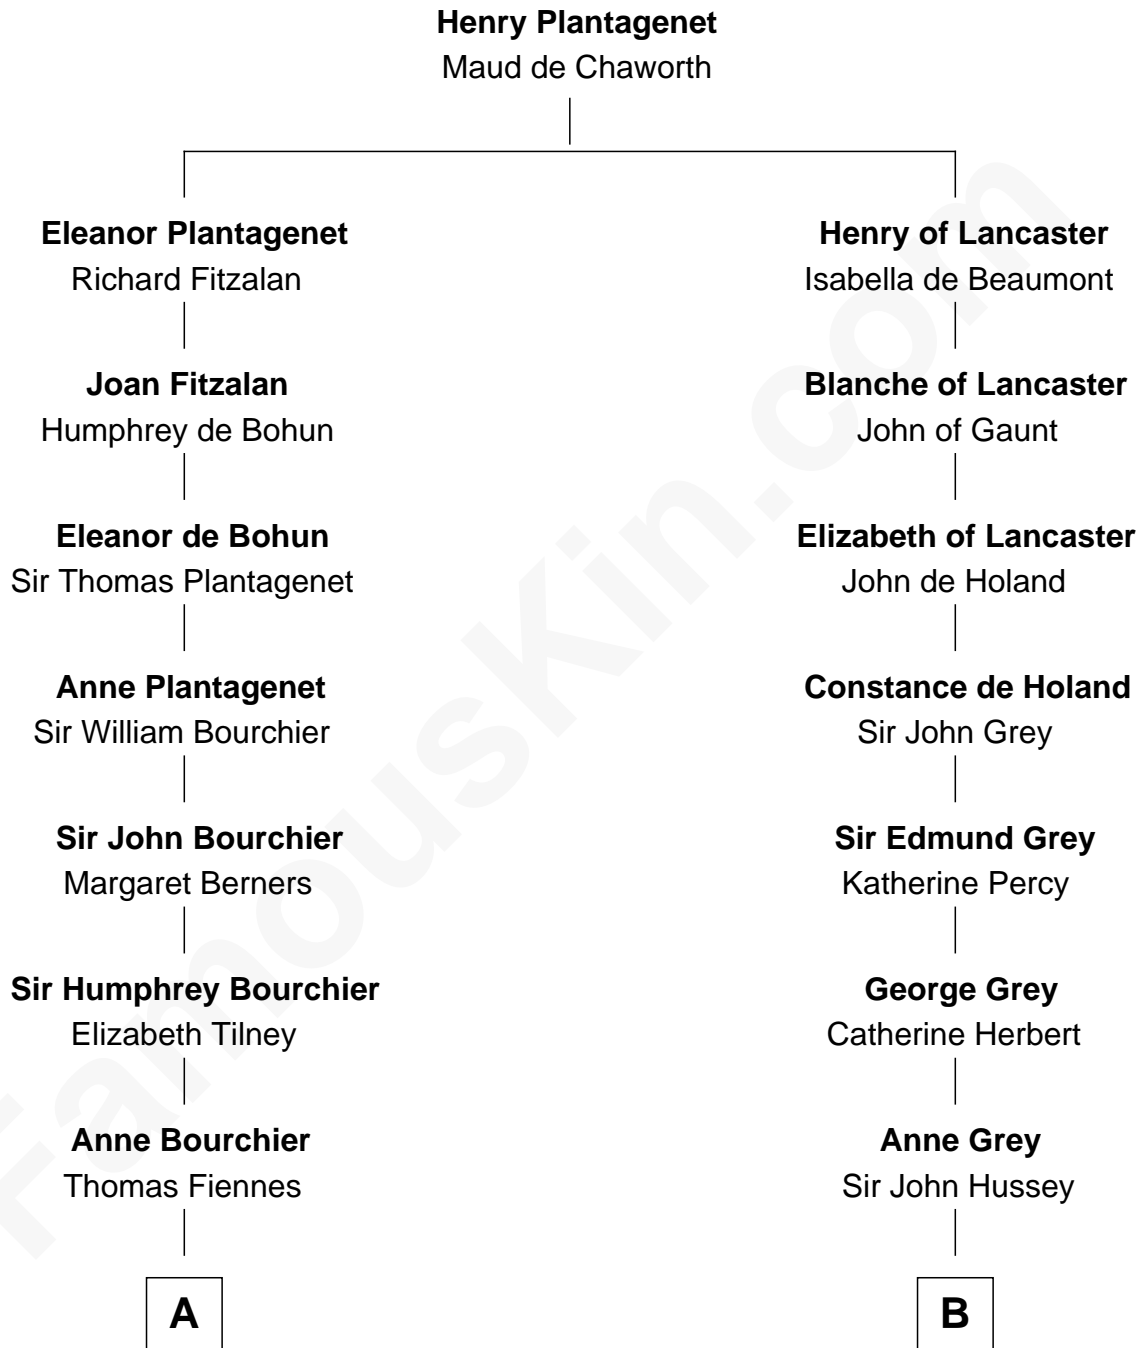

FamousKin.com
Relationship Chart of
Frank Lloyd Wright
American Architect

14th cousin 6 times removed of

DeWitt Clinton
6th Governor of New York

C

—
Martha Hubbard

David Wright

—
Rev. David Wright

Abigail Goddard

—
William Carey Wright

Anna Lloyd Jones

—
Frank Lloyd Wright

American Architect

FamousKin.com