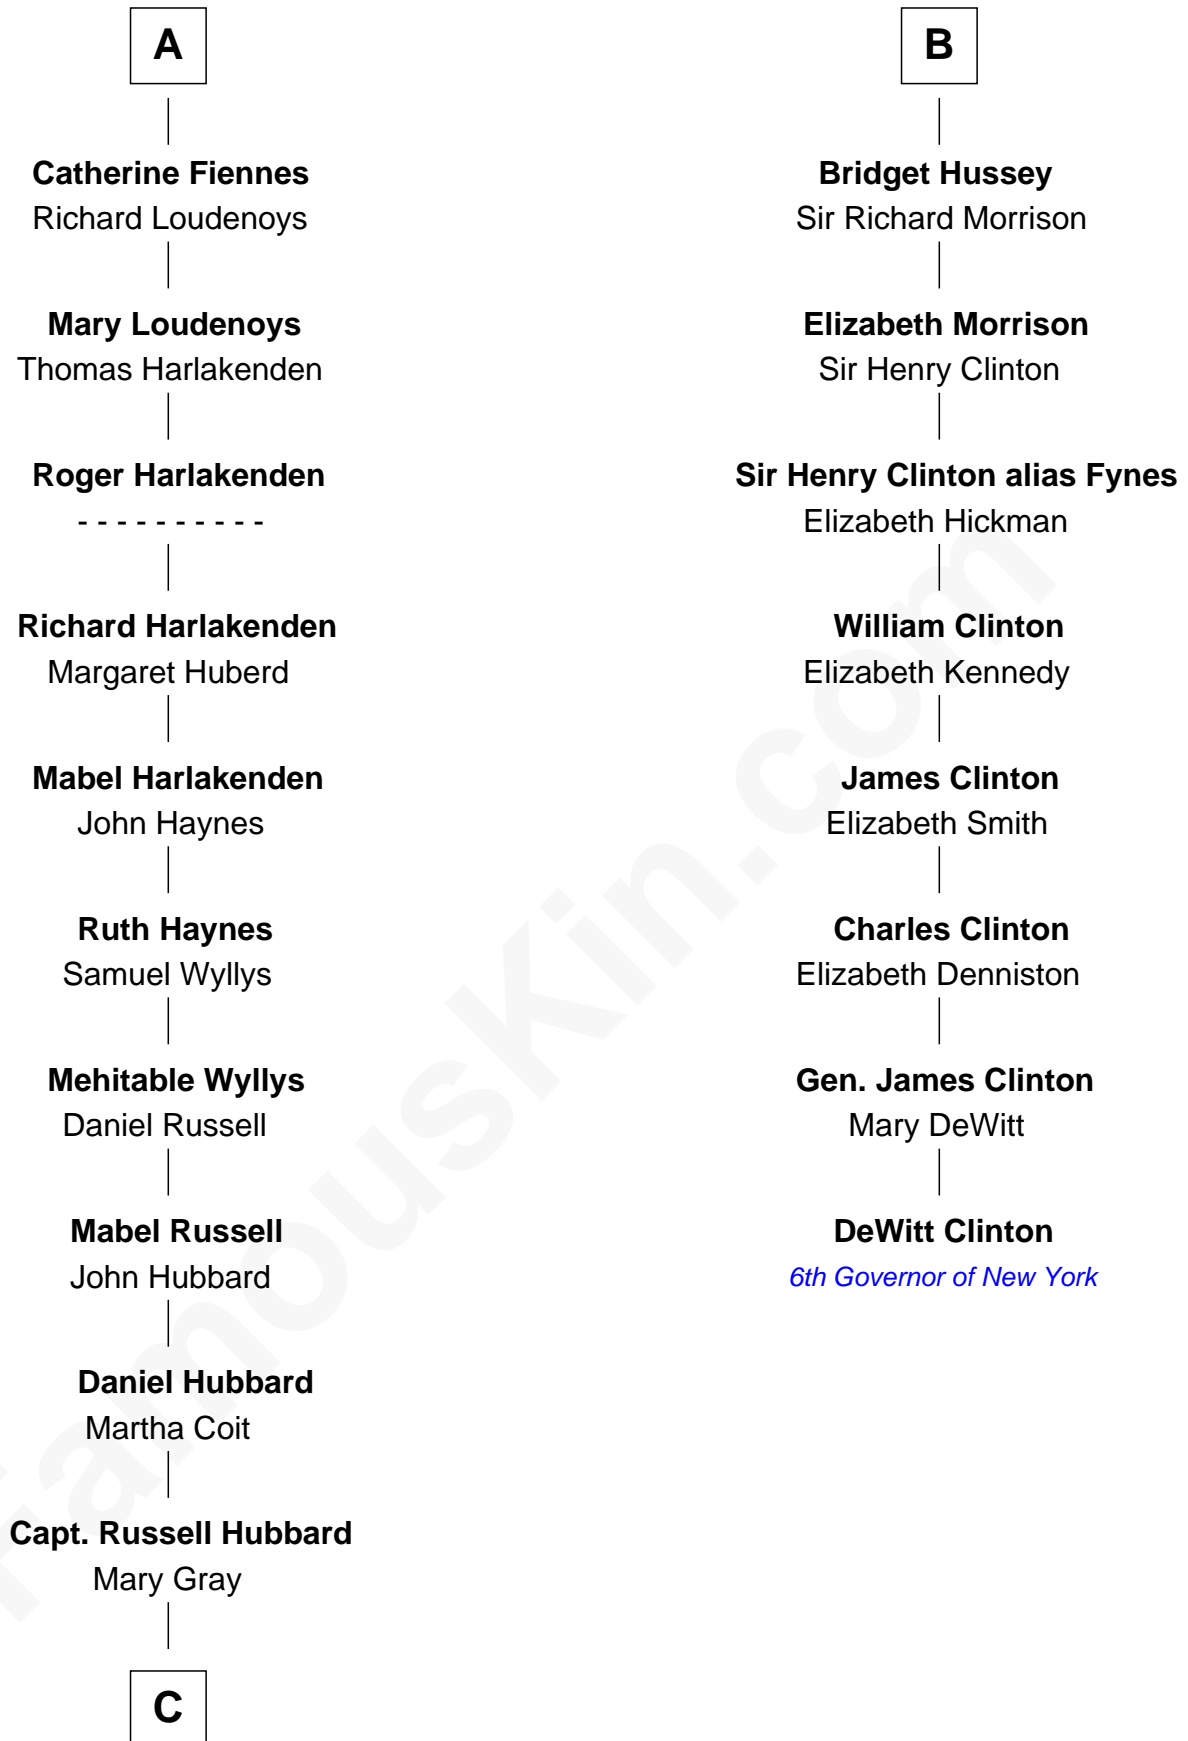

FamousKin.com
Relationship Chart of
Frank Lloyd Wright
American Architect

14th cousin 6 times removed of

DeWitt Clinton
6th Governor of New York

C

—
Martha Hubbard

David Wright

—
Rev. David Wright

Abigail Goddard

—
William Carey Wright

Anna Lloyd Jones

—
Frank Lloyd Wright

American Architect

FamousKin.com