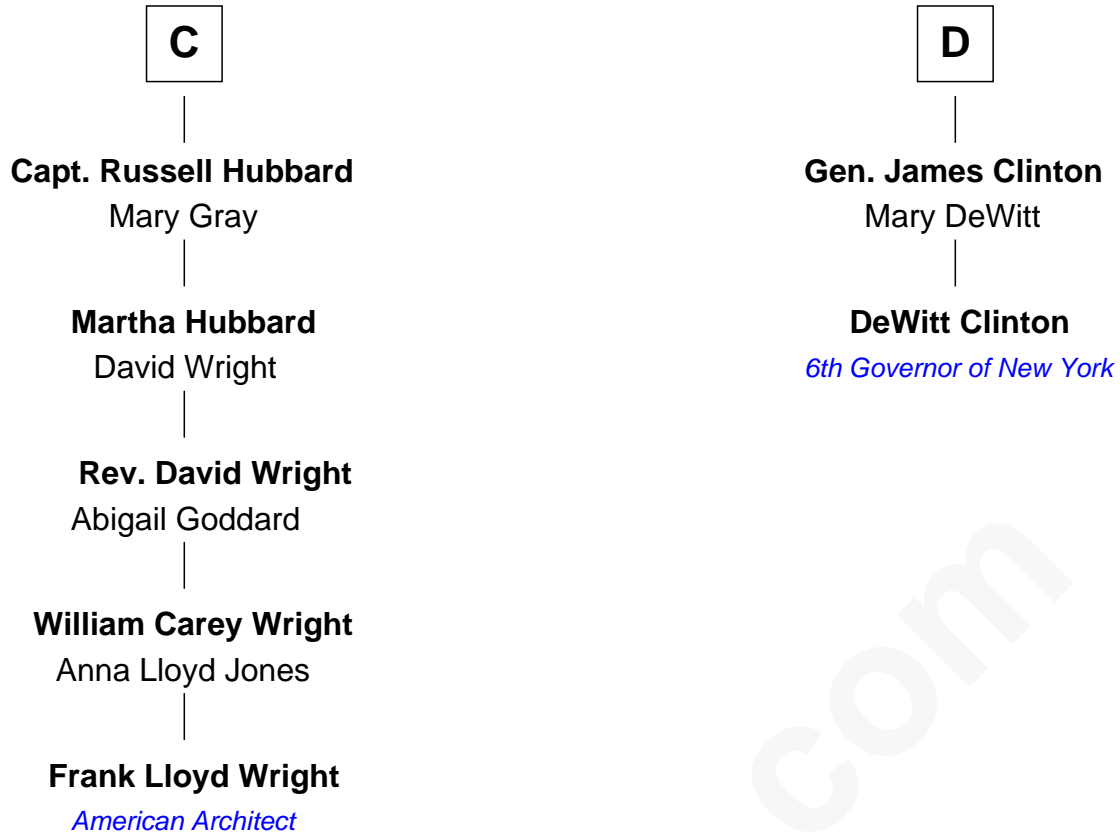

FamousKin.com
Relationship Chart of
Frank Lloyd Wright
American Architect

18th cousin 3 times removed of

DeWitt Clinton
6th Governor of New York

FamousKin.com