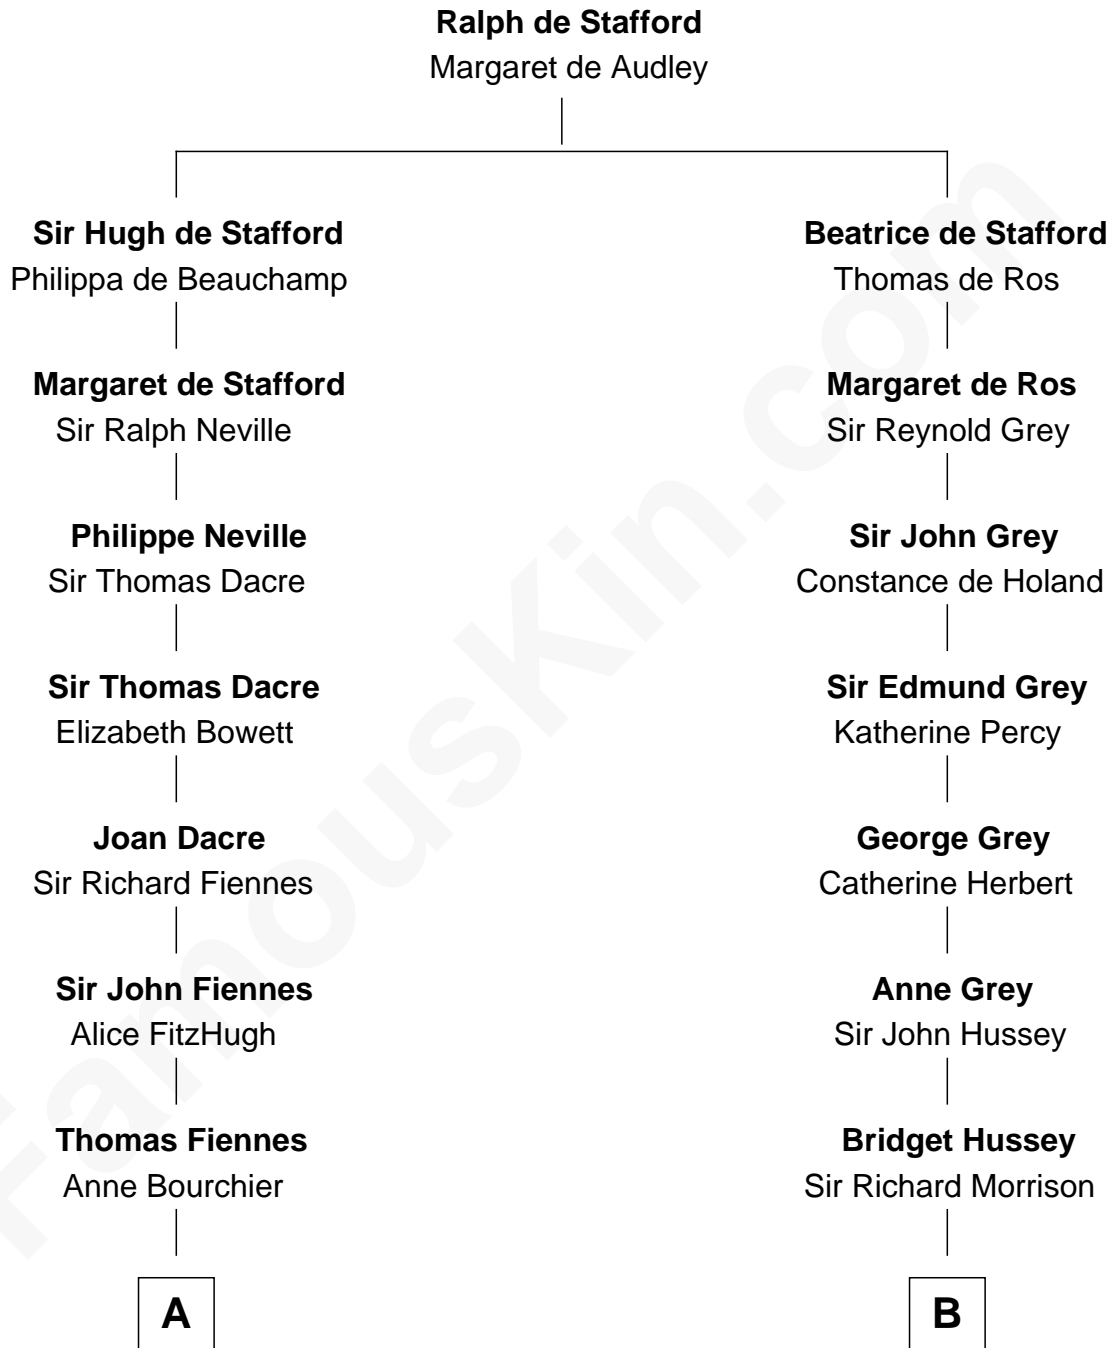

FamousKin.com
Relationship Chart of
Frank Lloyd Wright
American Architect

13th cousin 7 times removed of

DeWitt Clinton
6th Governor of New York

C

—
Martha Hubbard

David Wright

—
Rev. David Wright

Abigail Goddard

—
William Carey Wright

Anna Lloyd Jones

—
Frank Lloyd Wright

American Architect

FamousKin.com