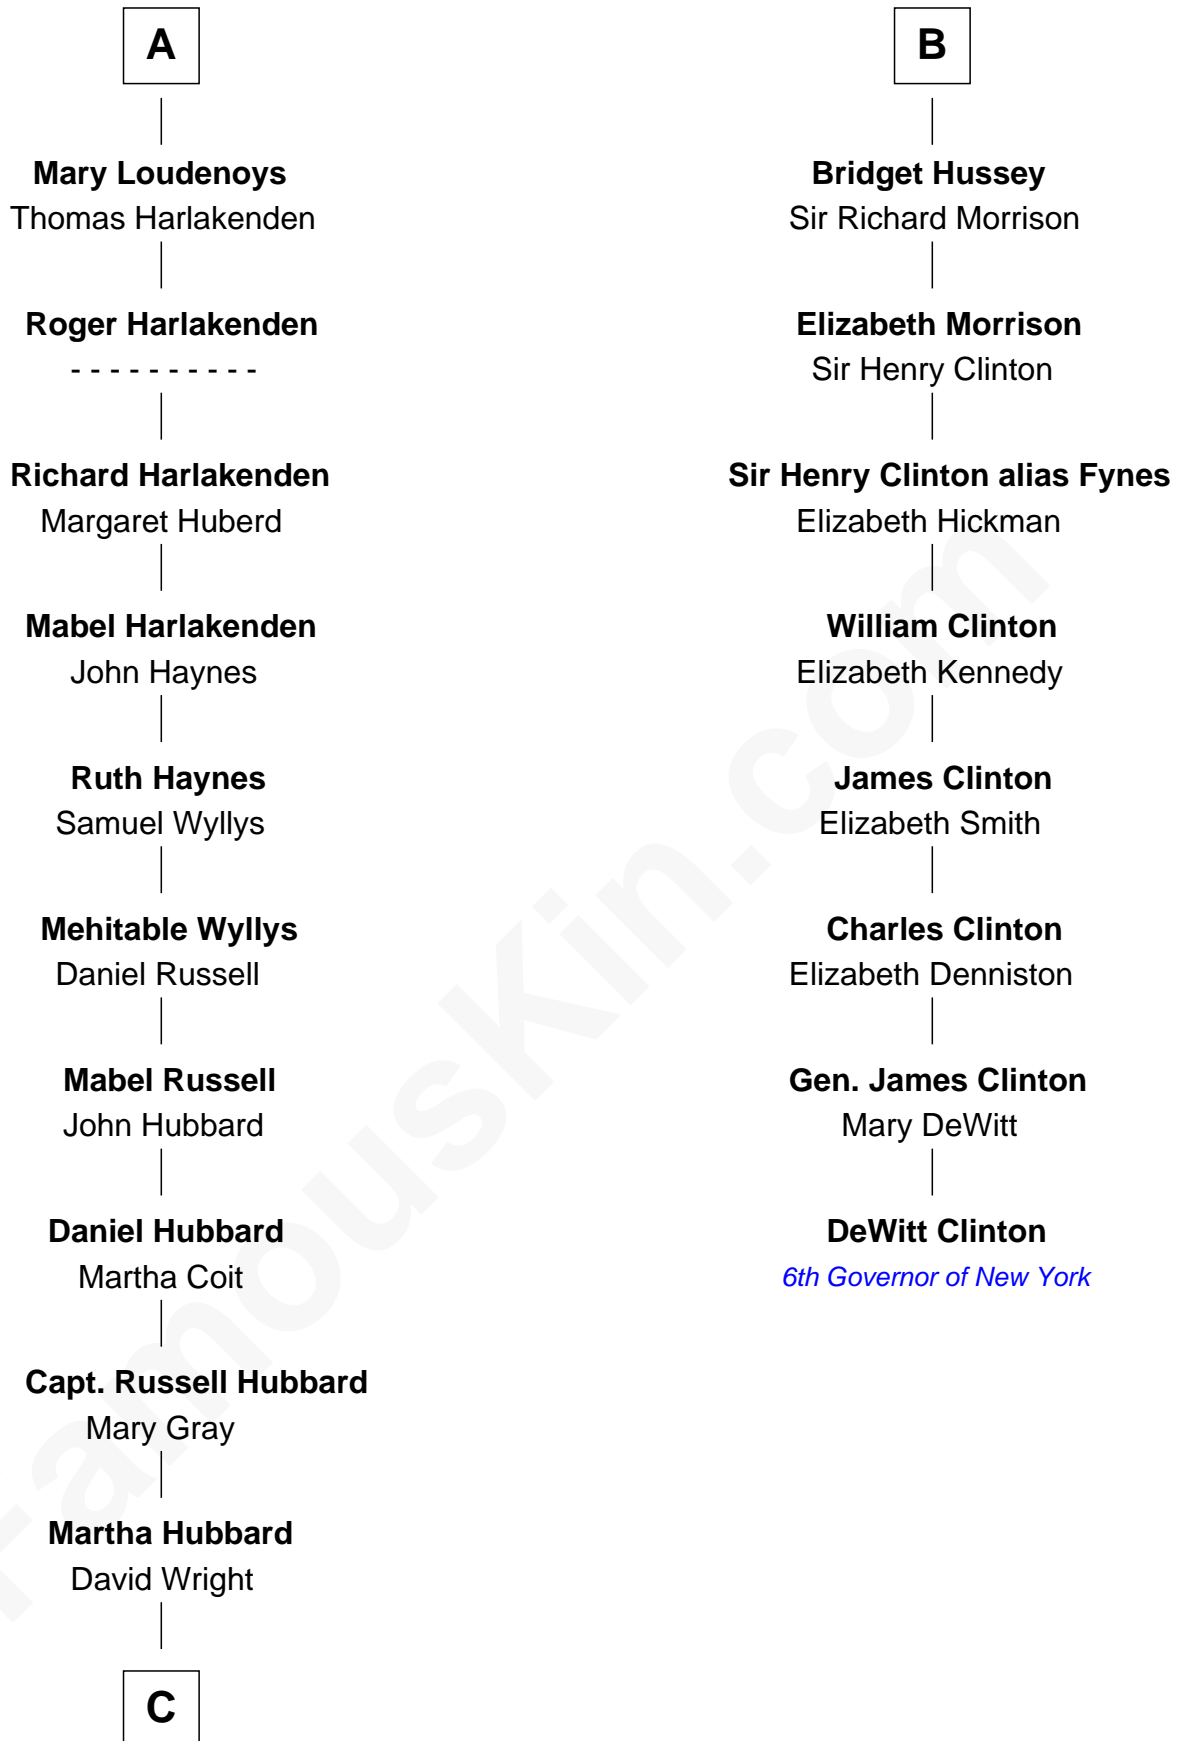

**FamousKin.com**  
**Relationship Chart of**  
**Frank Lloyd Wright**  
*American Architect*

14th cousin 5 times removed of

**DeWitt Clinton**  
*6th Governor of New York*

**C**

—  
**Rev. David Wright**

Abigail Goddard

—  
**William Carey Wright**

Anna Lloyd Jones

—  
**Frank Lloyd Wright**

*American Architect*

FamousKin.com