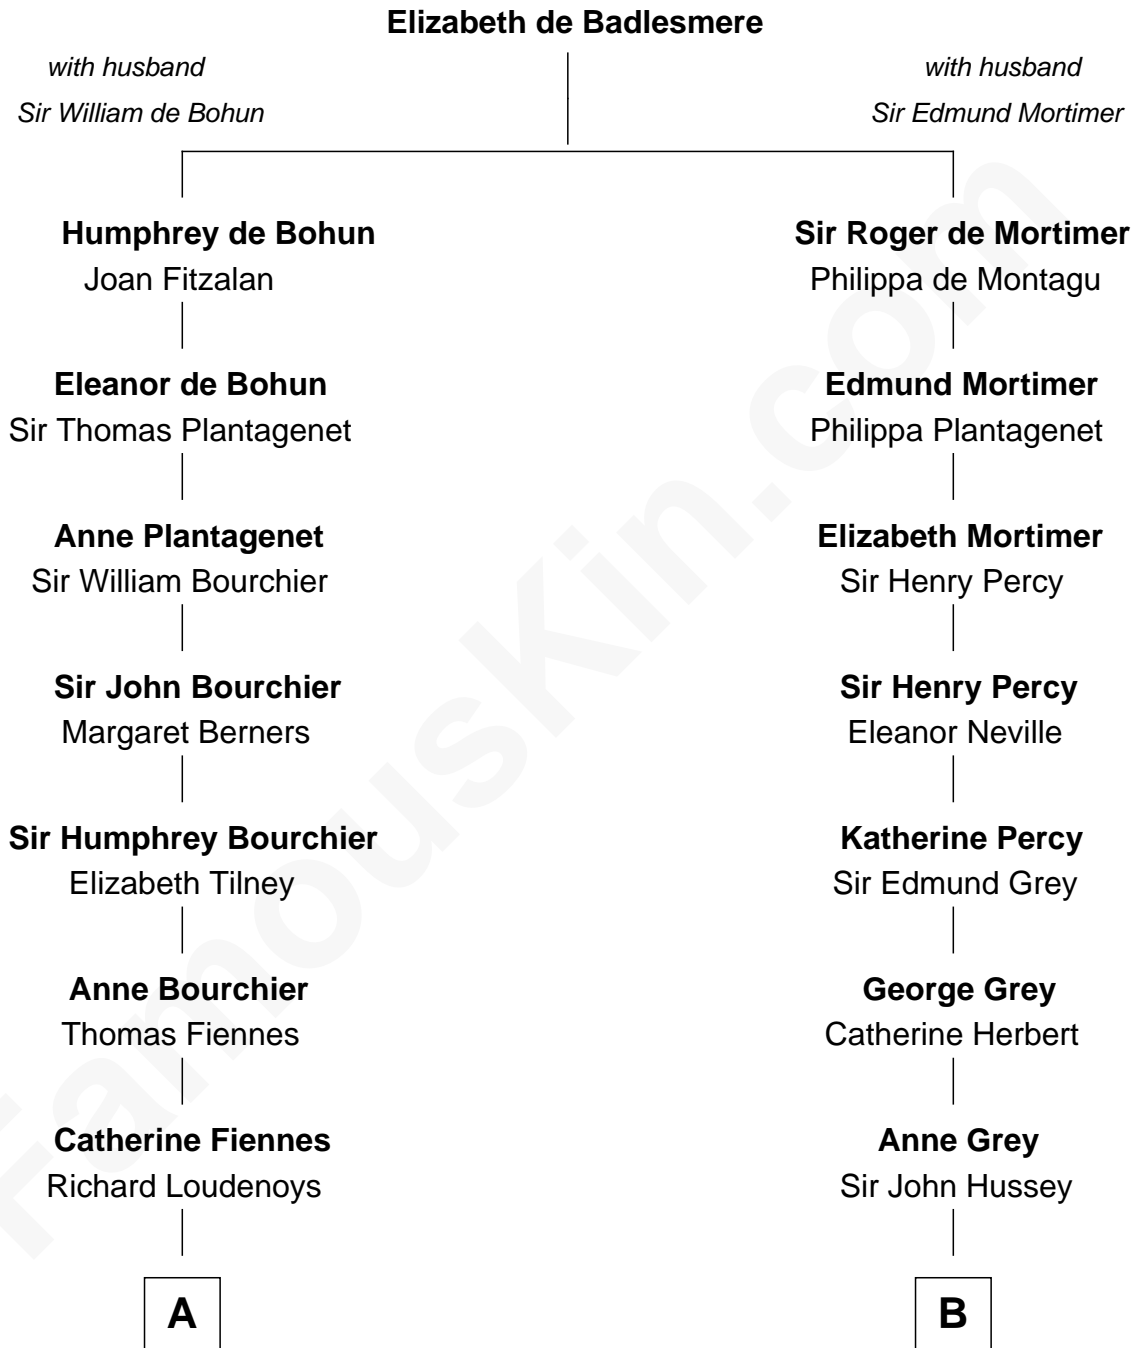

**FamousKin.com**  
**Relationship Chart of**  
**Frank Lloyd Wright**  
*American Architect*

14th cousin 5 times removed of

**DeWitt Clinton**  
*6th Governor of New York*

**C**

—  
**Rev. David Wright**

Abigail Goddard

—  
**William Carey Wright**

Anna Lloyd Jones

—  
**Frank Lloyd Wright**

*American Architect*

FamousKin.com