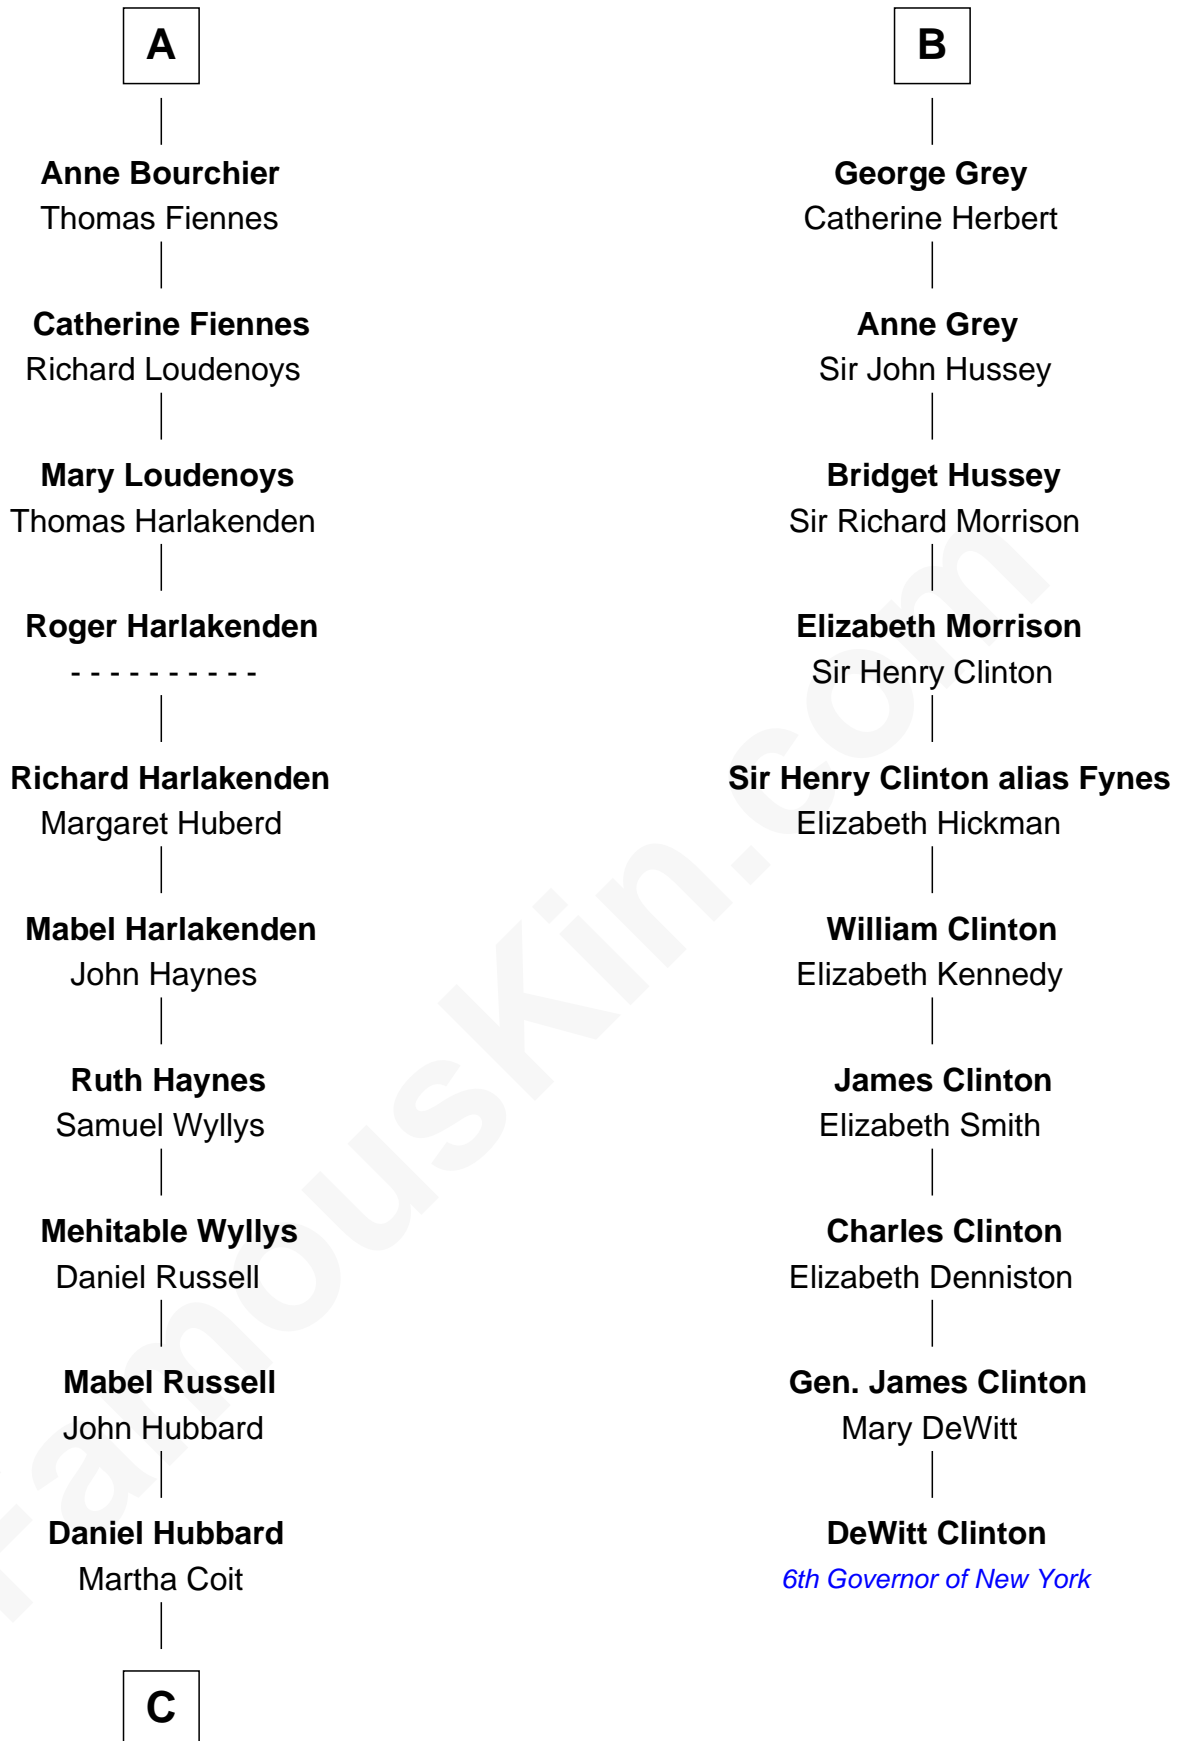

FamousKin.com
Relationship Chart of
Frank Lloyd Wright
American Architect

16th cousin 5 times removed of

DeWitt Clinton
6th Governor of New York

C

—
Capt. Russell Hubbard

Mary Gray

—
Martha Hubbard

David Wright

—
Rev. David Wright

Abigail Goddard

—
William Carey Wright

Anna Lloyd Jones

—
Frank Lloyd Wright

American Architect

FamousKin.com