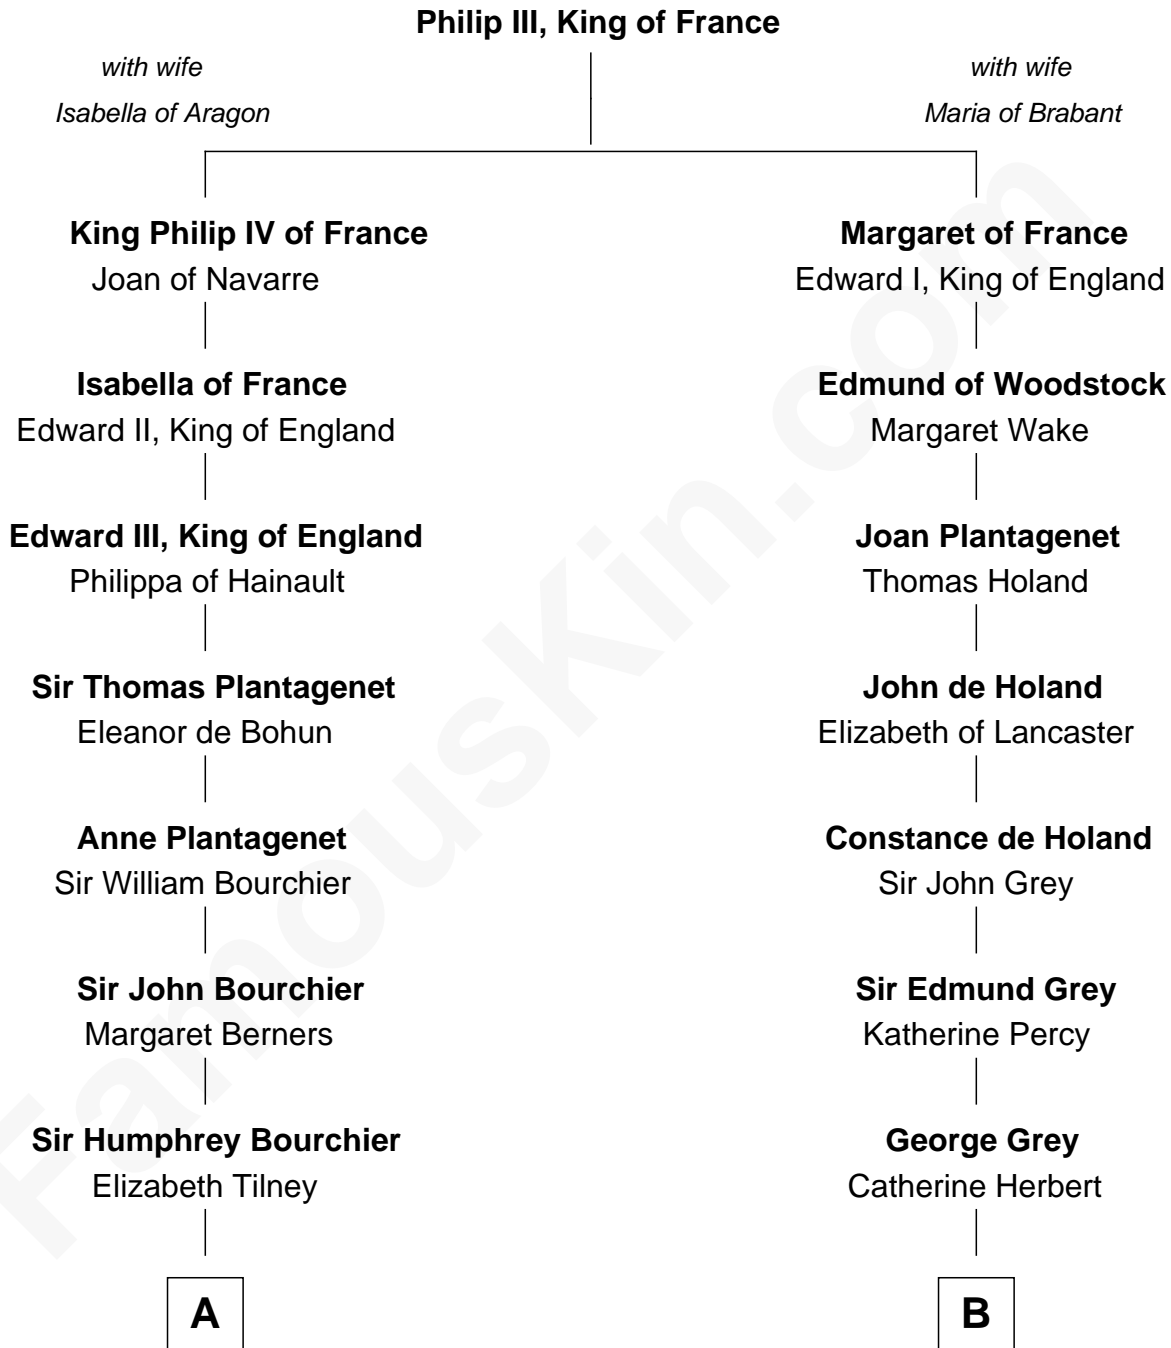

**FamousKin.com**  
**Relationship Chart of**  
**Frank Lloyd Wright**  
*American Architect*

15th cousin 6 times removed of

**DeWitt Clinton**  
*6th Governor of New York*

FamousKin.com