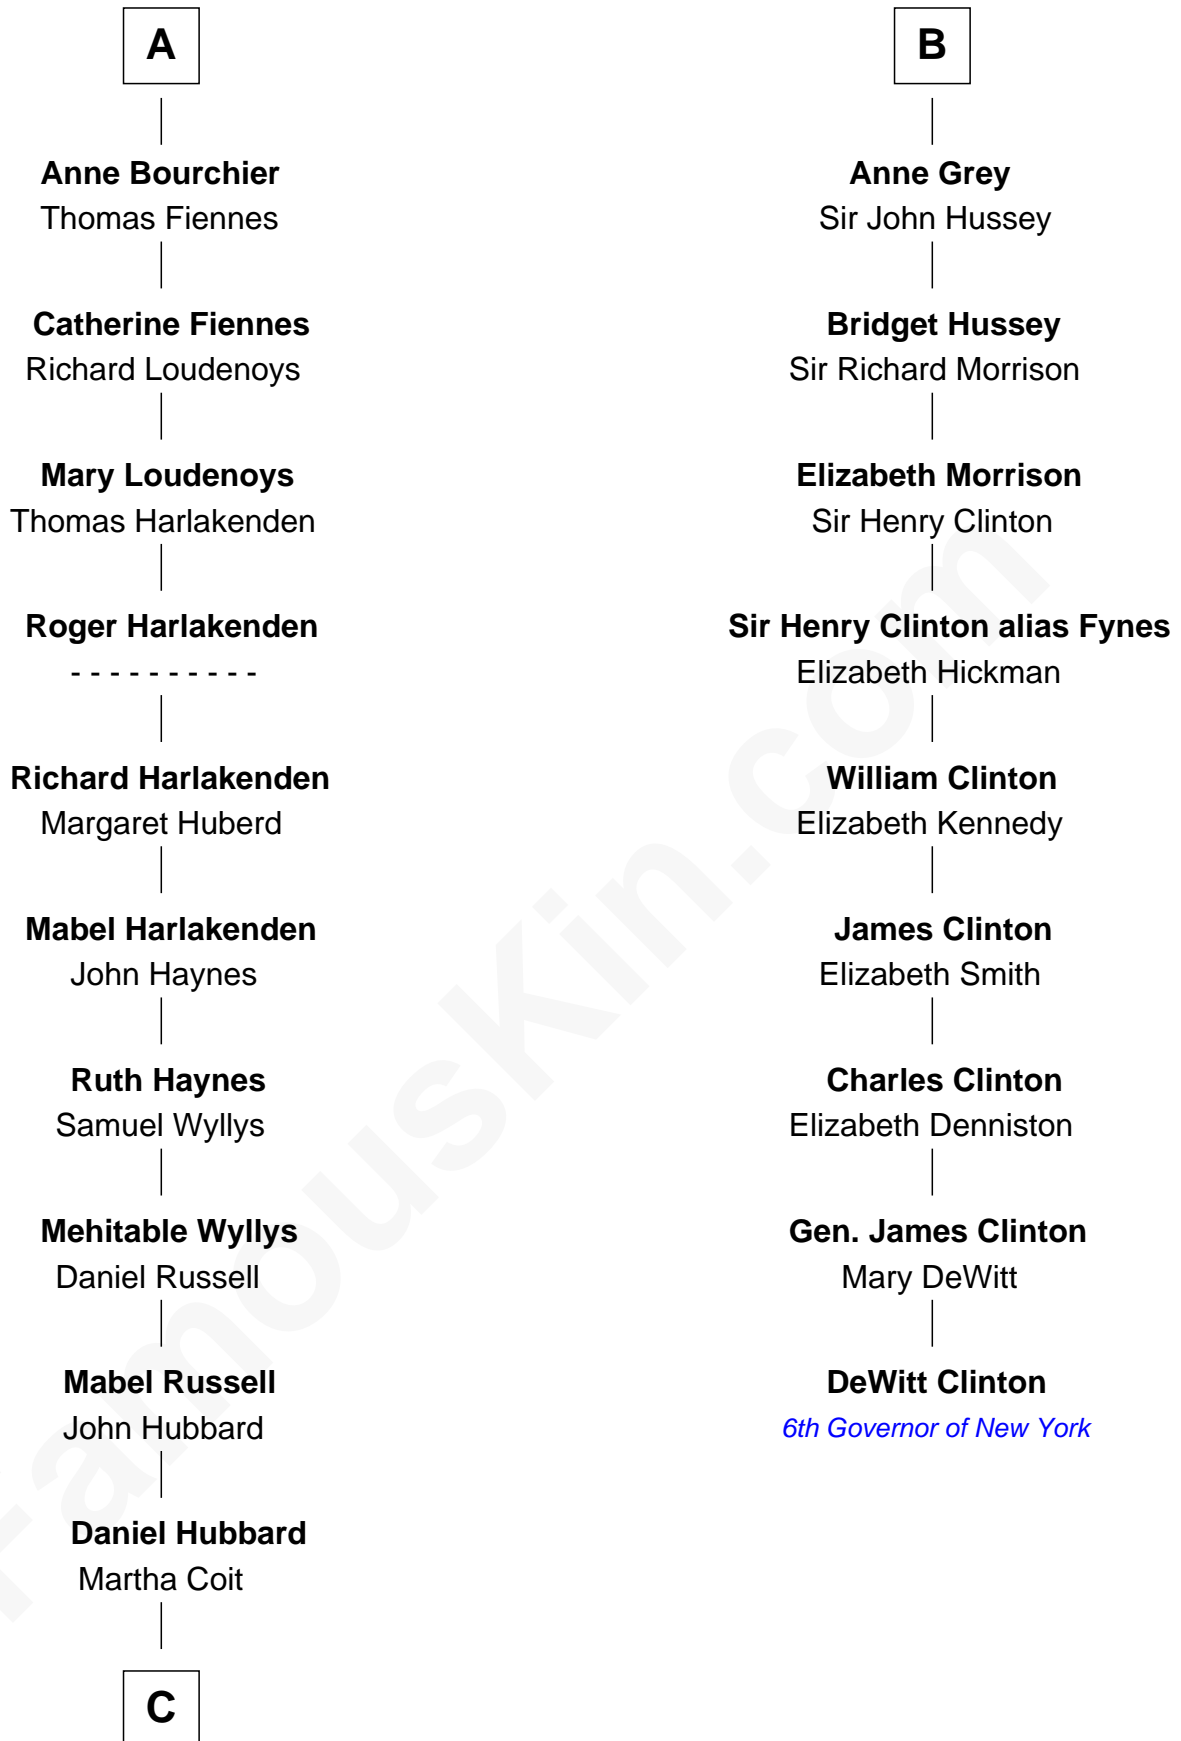

**FamousKin.com**  
**Relationship Chart of**  
**Frank Lloyd Wright**  
*American Architect*

15th cousin 6 times removed of

**DeWitt Clinton**  
*6th Governor of New York*

FamousKin.com