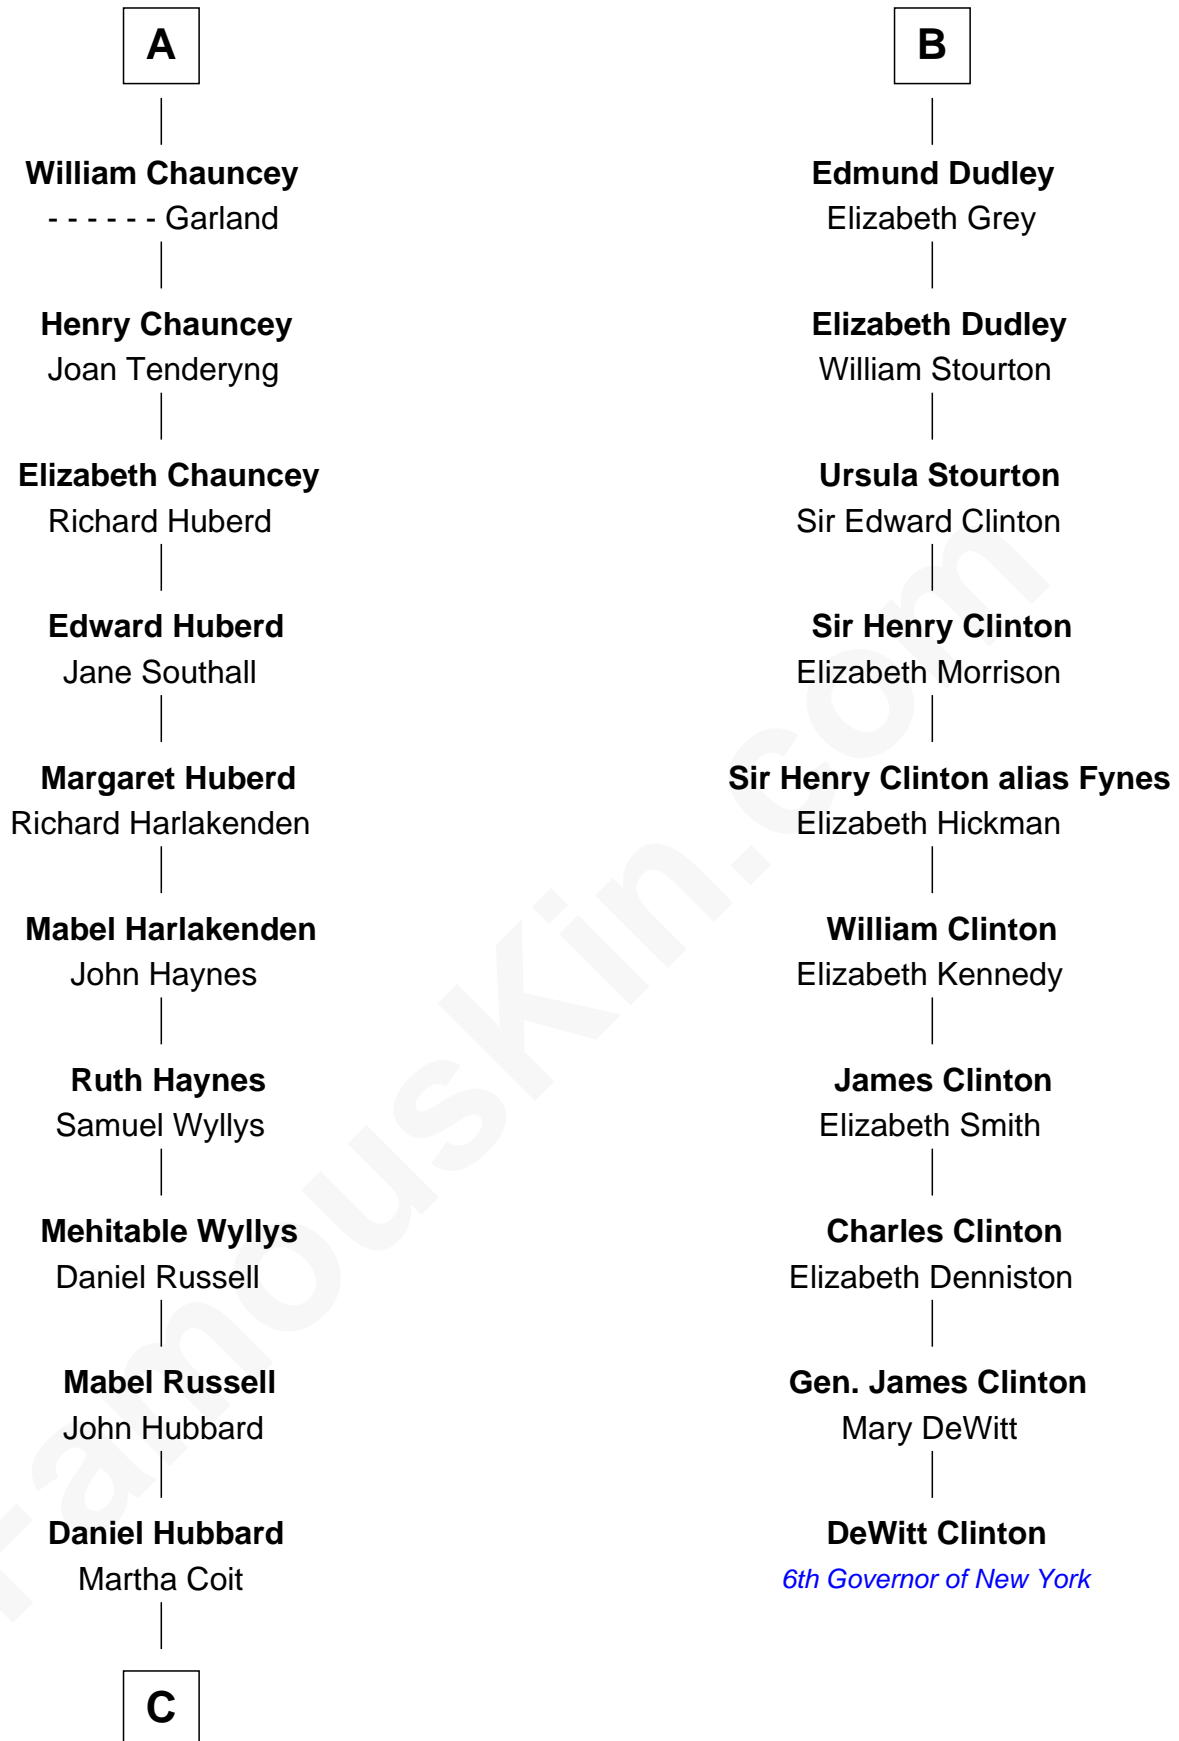

FamousKin.com
Relationship Chart of
Frank Lloyd Wright
American Architect

16th cousin 5 times removed of

DeWitt Clinton
6th Governor of New York

FamousKin.com