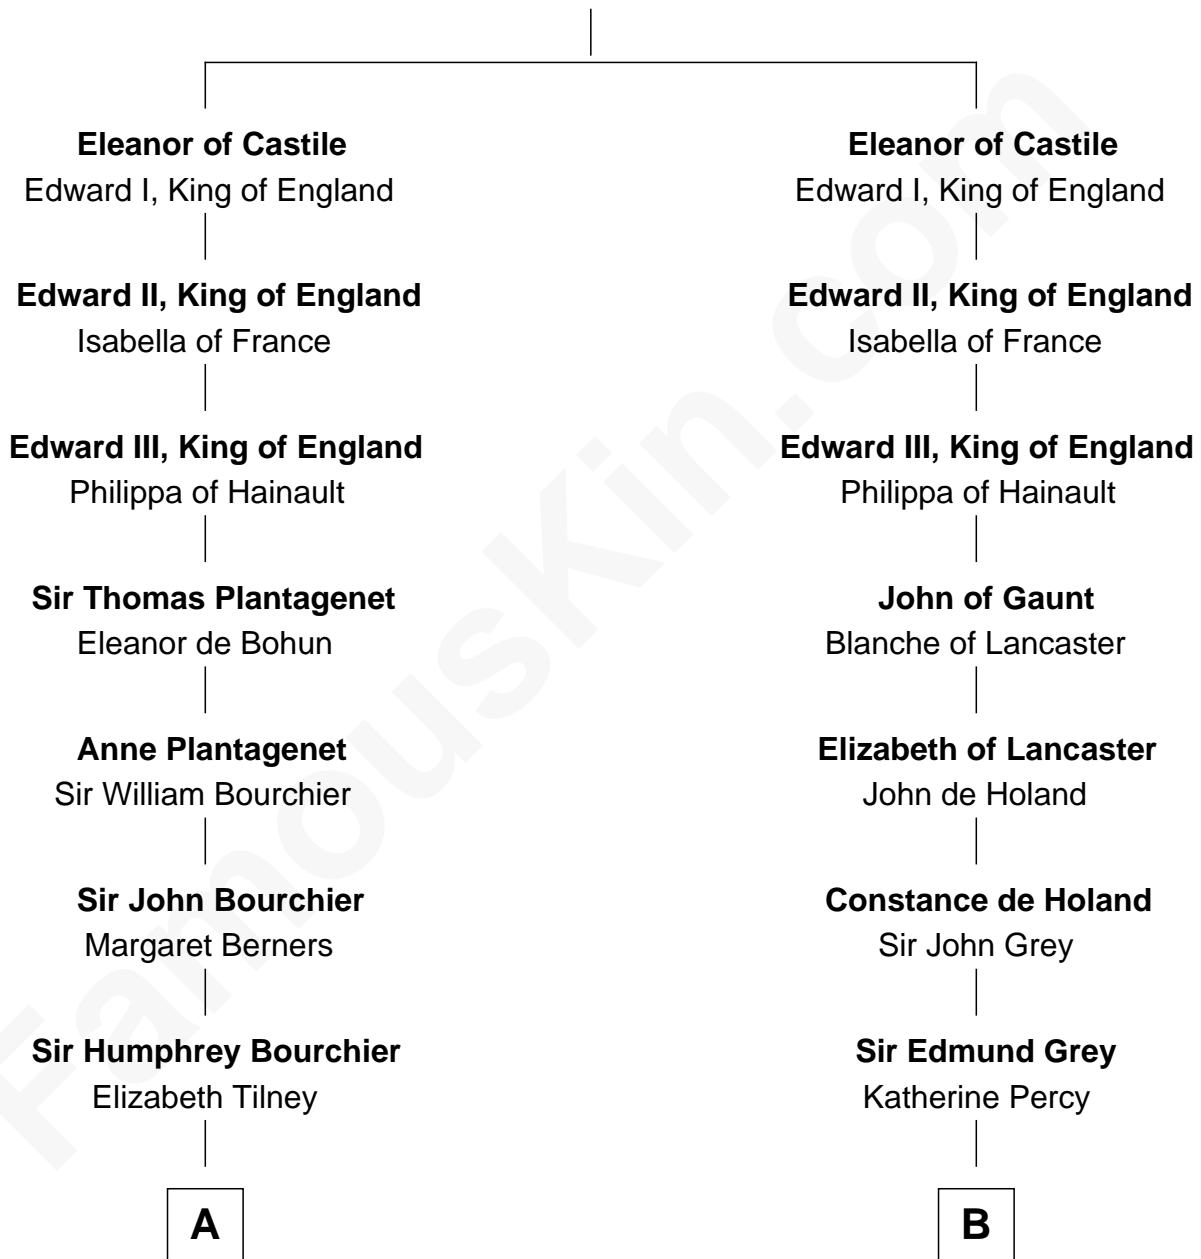

FamousKin.com
Relationship Chart of
Frank Lloyd Wright
American Architect

16th cousin 5 times removed of

DeWitt Clinton
6th Governor of New York

Ferdinand III, King of Castile
 Joanna of Ponthieu

FamousKin.com