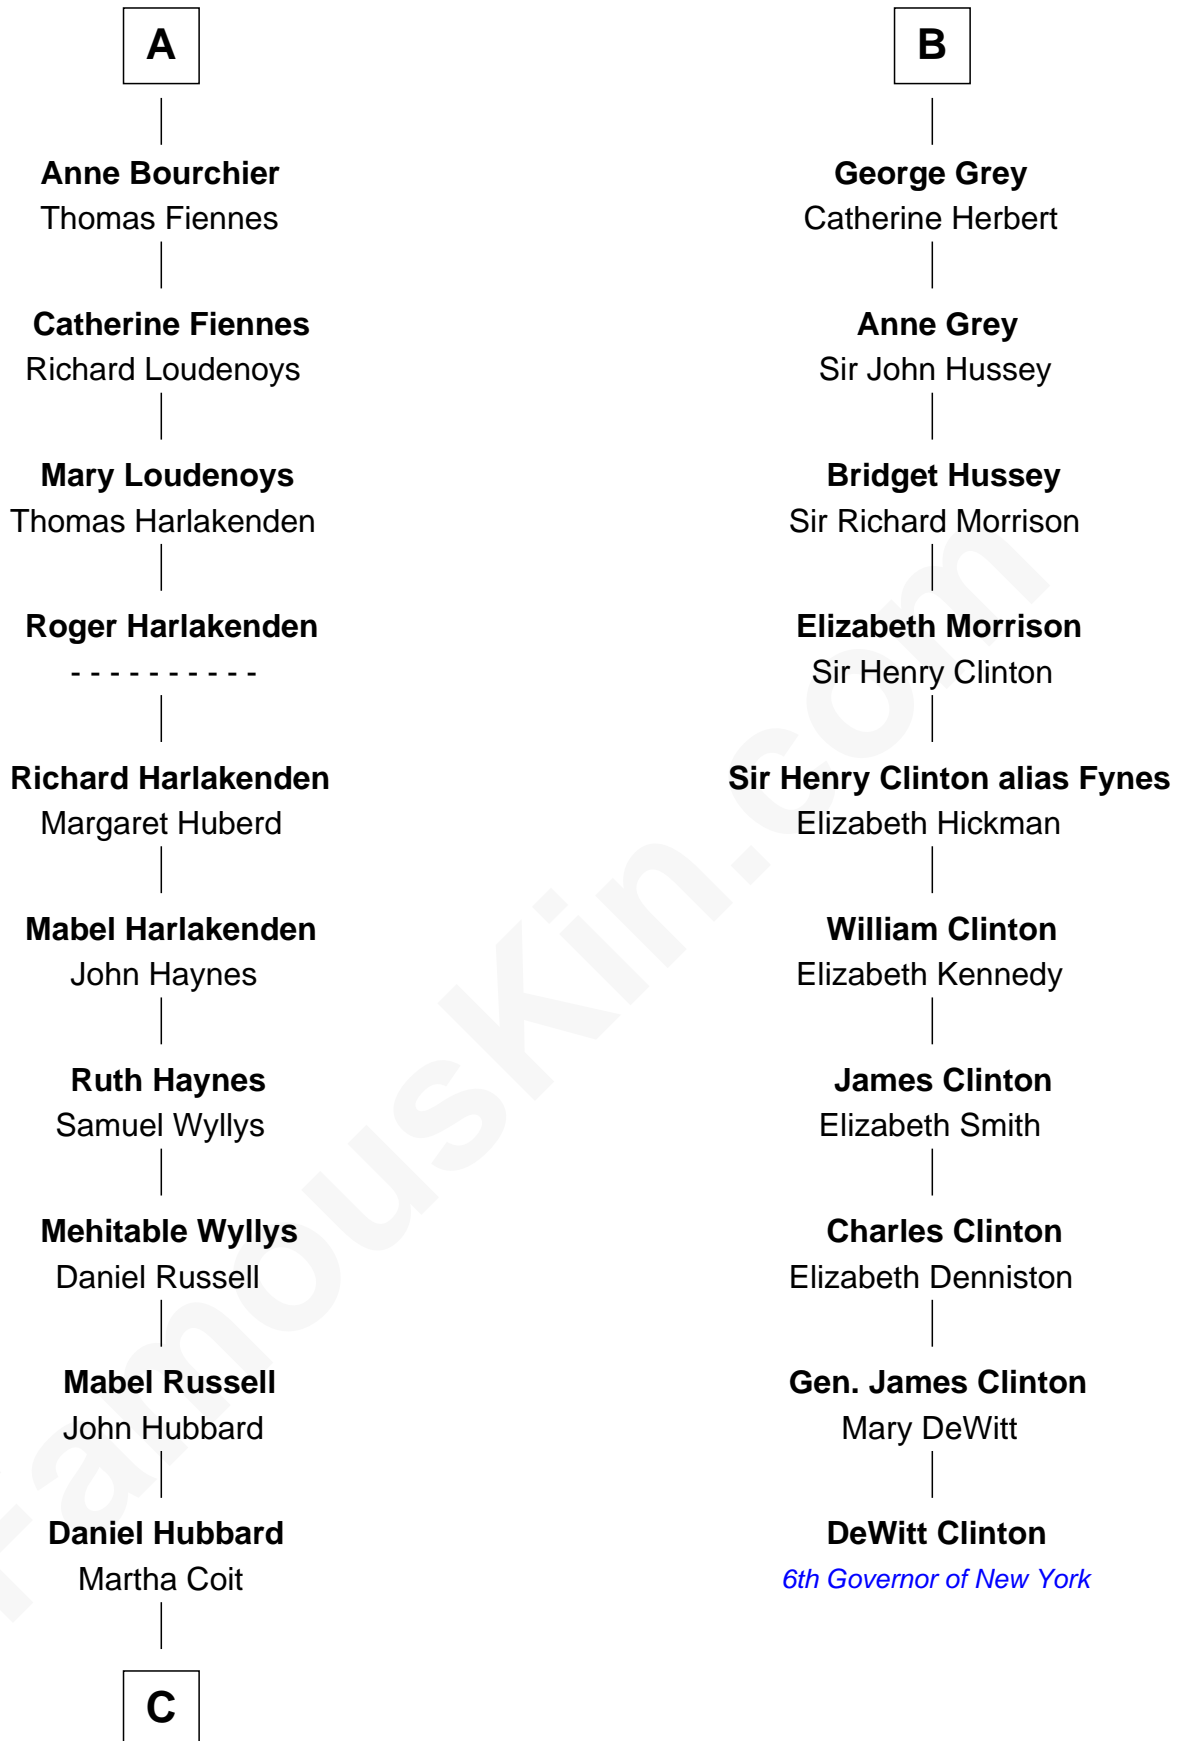

FamousKin.com
Relationship Chart of
Frank Lloyd Wright
American Architect

16th cousin 5 times removed of

DeWitt Clinton
6th Governor of New York

Ferdinand III, King of Castile
 Joanna of Ponthieu

FamousKin.com