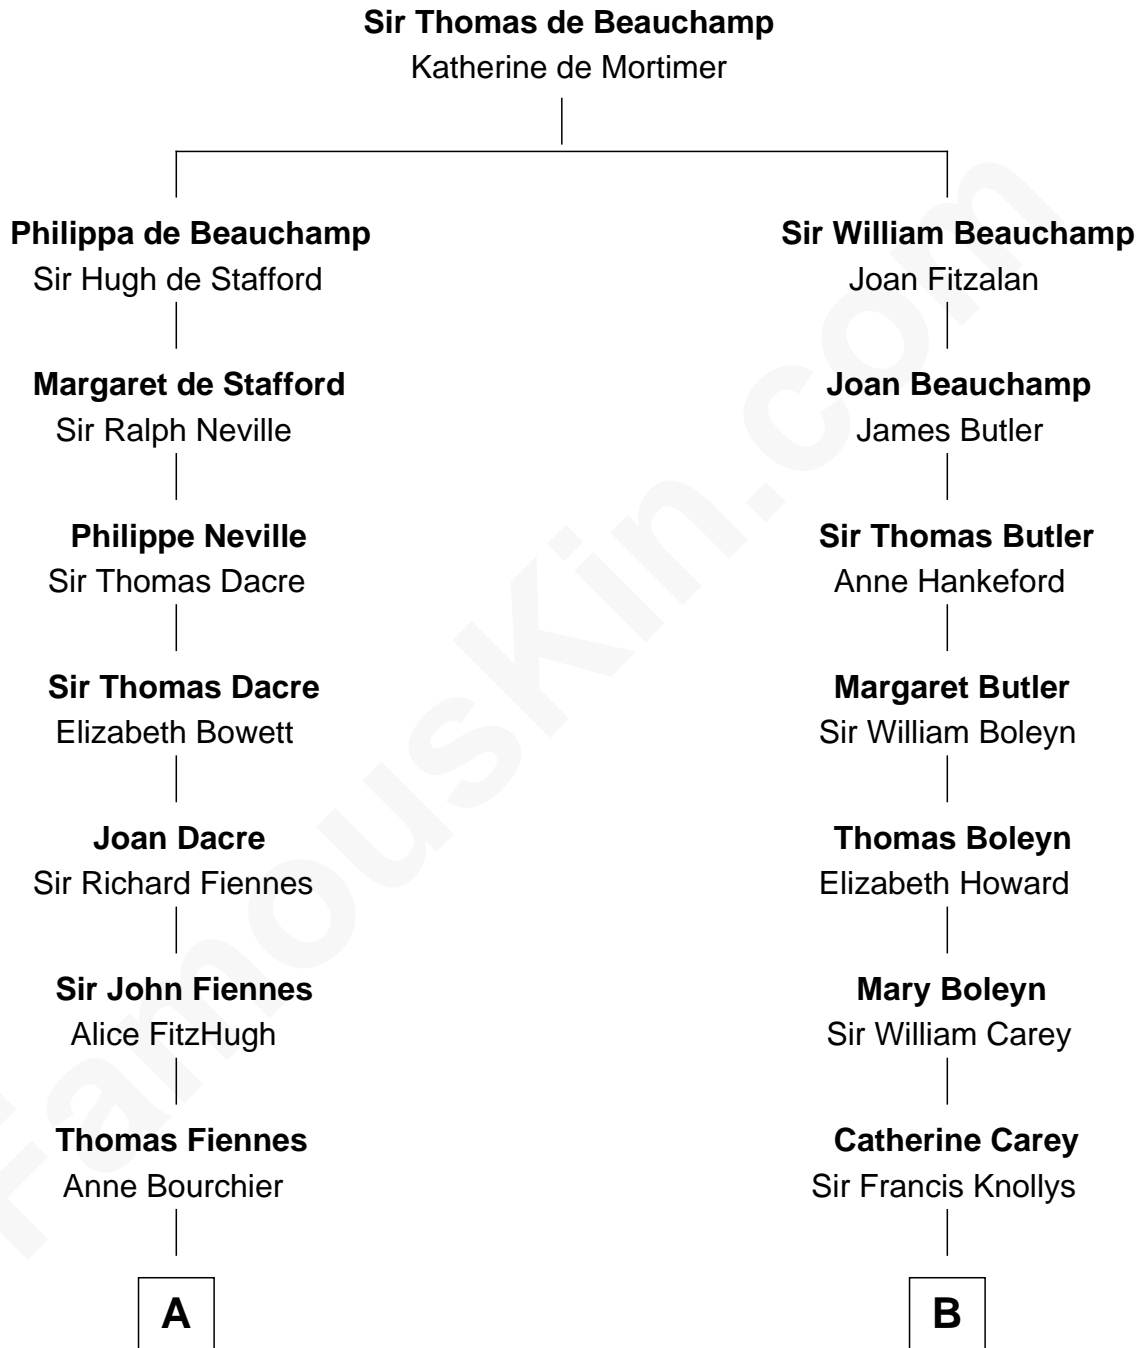

FamousKin.com
Relationship Chart of
Frank Lloyd Wright
American Architect

15th cousin 5 times removed of

Lt. Gen. James Brudenell
Leader of the "Charge of the Light Brigade"

C

—
Martha Hubbard

David Wright

—
Rev. David Wright

Abigail Goddard

—
William Carey Wright

Anna Lloyd Jones

—
Frank Lloyd Wright

American Architect

FamousKin.com